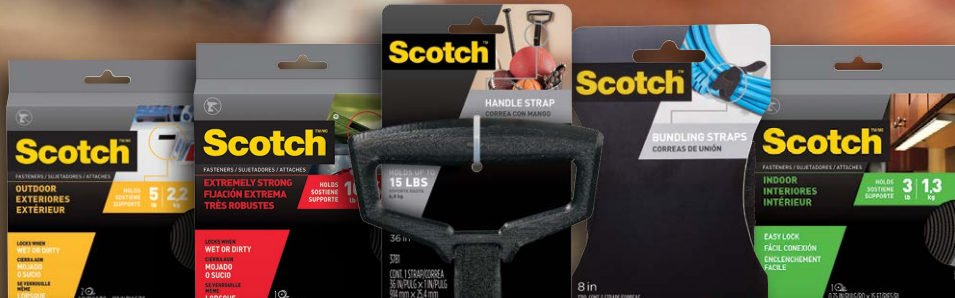

# Scotch™ Brand

FASTENERS  
**SERIOUSLY STRONG.**

Confidently conquer projects  
with Scotch™ Fastening Products.

## FASTENERS SERIOUSLY STRONG.

For a strong hold even in wet conditions and dirty environments, Scotch™ Indoor, Outdoor and Extreme Fasteners are the solution for your DIY projects. Featuring technology that lets you tackle heavyweight projects on difficult surfaces, they're perfect for your indoor, outdoor and extreme projects.