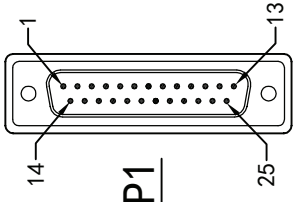

Datenblatt - Fiche technique - Data sheet

**11.01.1045**

ROLINE Paralleldruckerlabel DB25 ST - Centr.36 ST, grau, 4,5 m

ROLINE Câble parallèle d'imprimante DB25 M - Centr.36 M, gris, 4,5 m

ROLINE Parallel Printer Cable, DB25 M - C36 M, grey, 4.5 m

RoHS COMPLIANT

4500+100/-0MM

P1

DB 25P MALE

②④ ⑤ \*2PCS

"roline" 字樣(兩面都要有)

P2

CN 36P MALE

WIRE ADDRESS

P1	P2	P1	P2
1	1	14	14
2	2	15	32
3	3	16	31
4	4	17	36
5	5	18	33
6	6	19	19
7	7	20	21
8	8	21	23
9	9	22	25
10	10	23	27
11	11	24	29
12	12	25	30
13	13	SHELL	SHELL

NOTE:

1. CABLE: NON-UL 30AWG\*25C+AE (CU) OD=7.0MM JACKET: PVC BEIGE;
2. CONN: DB 25P MALE INSULATION: BLUE, SHELL NICKEL-PLATED;
3. CONN: CN 36P MALE INSULATION: BLUE, SHELL NICKEL-PLATED;
4. OUTER MOLD: PVC 45P BEIGE;
5. SCREW: #4-40UNC 2.3\*44MM BEIGE.

STICKER

1PCS/PE BAG (200\*300\*0.06MM) +HEAD +STICKER+25PCS/CTN (1.5')

Electronic Test:

1. 100% TEST OPEN SHORT MIS-WIRE;
2. INSULATION RESISTANCE: 5M OHM MIN;

Company	Rotronic	Goods Code	Draw	FC038 ZVF	Date	2012-06-20
ITEM NO	11.01.1045		Check		Date	
Goods NO			Approval		Date	
Signature	Unit (MM)					
Rotronic Co., Ltd			VER. A	REVISE	Date	
			D	C		
			B			