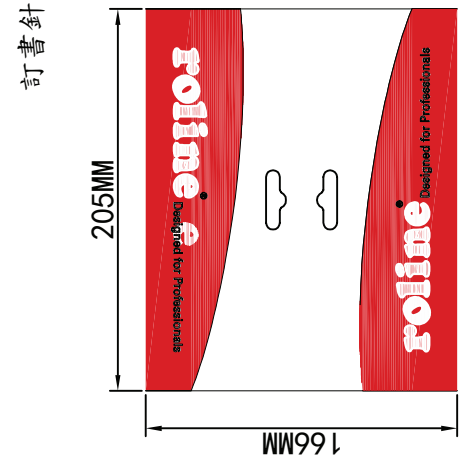

Datenblatt - Fiche technique - Data sheet

**11.01.1045**

ROLINE Paralleldruckerlabel DB25 ST - Centr.36 ST, grau, 4,5 m

ROLINE Câble parallèle d'imprimante DB25 M - Centr.36 M, gris, 4,5 m

ROLINE Parallel Printer Cable, DB25 M - C36 M, grey, 4.5 m

RoHS COMPLIANT

4500+100/-0MM

P1

DB 25P MALE

②④ ⑤ \*2PCS

"roline" 字樣(兩面都要有)

P2

CN 36P MALE

WIRE ADDRESS

P1	P2	P1	P2
1	1	14	14
2	2	15	32
3	3	16	31
4	4	17	36
5	5	18	33
6	6	19	19
7	7	20	21
8	8	21	23
9	9	22	25
10	10	23	27
11	11	24	29
12	12	25	30
13	13	SHELL	SHELL

NOTE:

1. CABLE: NON-UL 30AWG\*25C+AE (CU) OD=7.0MM JACKET: PVC BEIGE;
2. CONN: DB 25P MALE INSULATION: BLUE, SHELL NICKEL-PLATED;
3. CONN: CN 36P MALE INSULATION: BLUE, SHELL NICKEL-PLATED;
4. OUTER MOLD: PVC 45P BEIGE;
5. SCREW: #4-40UNC 2.3\*44MM BEIGE.

STICKER

1PCS/PE BAG (200\*300\*0.06MM) +HEAD +STICKER+25PCS/CTN (1.5')

Electronic Test:

1. 100% TEST OPEN SHORT MIS-WIRE;
2. INSULATION RESISTANCE: 5M OHM MIN;

Company	Rotronic	Goods Code	Draw	FC038 ZVF	Date	2012-06-20
ITEM NO	11.01.1045		Check		Date	
Goods NO			Approval		Date	
Signature	Unit (MM)					
Rotronic Co., Ltd			VER. A	REVISE	Date	
			D	C		
			B			