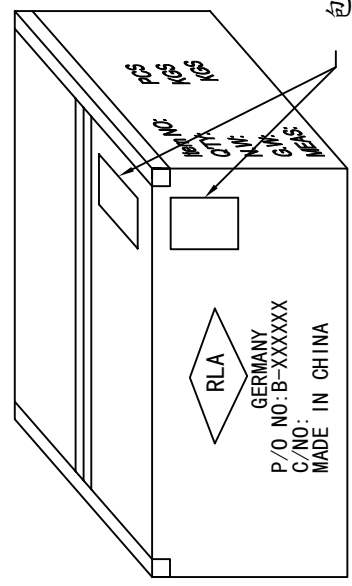

Datenblatt - Fiche technique - Data sheet

**11.01.1045**

ROLINE Paralleldruckerlabel DB25 ST - Centr.36 ST, grau, 4,5 m

ROLINE Câble parallèle d'imprimante DB25 M - Centr.36 M, gris, 4,5 m

ROLINE Parallel Printer Cable, DB25 M - C36 M, grey, 4.5 m

RoHS COMPLIANT

4500+100/-0MM

P1

DB 25P MALE

②④ ⑤ \*2PCS

"roline" 字樣(兩面都要有)

P2

CN 36P MALE

WIRE ADDRESS

P1	P2	P1	P2
1	1	14	14
2	2	15	32
3	3	16	31
4	4	17	36
5	5	18	33
6	6	19	19
7	7	20	21
8	8	21	23
9	9	22	25
10	10	23	27
11	11	24	29
12	12	25	30
13	13	SHELL	SHELL

NOTE:

1. CABLE: NON-UL 30AWG\*25C+AE (CU) OD=7.0MM JACKET: PVC BEIGE;
2. CONN: DB 25P MALE INSULATION: BLUE, SHELL NICKEL-PLATED;
3. CONN: CN 36P MALE INSULATION: BLUE, SHELL NICKEL-PLATED;
4. OUTER MOLD: PVC 45P BEIGE;
5. SCREW: #4-40UNC 2.3\*44MM BEIGE.

STICKER

1PCS/PE BAG (200\*300\*0.06MM) +HEAD +STICKER+25PCS/CTN (1.5')

Electronic Test:

1. 100% TEST OPEN SHORT MIS-WIRE;
2. INSULATION RESISTANCE: 5M OHM MIN;

Company	Rotronic	Goods Code	Draw	FC038 ZVF	Date	2012-06-20
ITEM NO	11.01.1045		Check		Date	
Goods NO			Approval		Date	
Signature	Unit (MM)					
Rotronic Co., Ltd			VER. A	REVISE	Date	
			D	C		
			B			