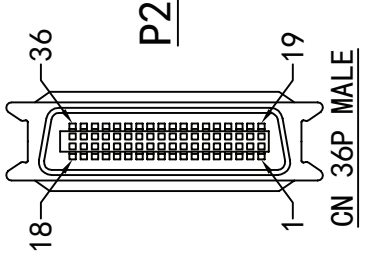

Datenblatt - Fiche technique - Data sheet

**11.01.1045**

ROLINE Paralleldruckerlabel DB25 ST - Centr.36 ST, grau, 4,5 m

ROLINE Câble parallèle d'imprimante DB25 M - Centr.36 M, gris, 4,5 m

ROLINE Parallel Printer Cable, DB25 M - C36 M, grey, 4.5 m

RoHS COMPLIANT

4500+100/-0MM

P1

DB 25P MALE

②④ ⑤ \*2PCS

"roline" 字樣(兩面都要有)

P2

CN 36P MALE

WIRE ADDRESS

P1	P2	P1	P2
1	1	14	14
2	2	15	32
3	3	16	31
4	4	17	36
5	5	18	33
6	6	19	19
7	7	20	21
8	8	21	23
9	9	22	25
10	10	23	27
11	11	24	29
12	12	25	30
13	13	SHELL	SHELL

NOTE:

1. CABLE: NON-UL 30AWG\*25C+AE (CU) OD=7.0MM JACKET: PVC BEIGE;
2. CONN: DB 25P MALE INSULATION: BLUE, SHELL NICKEL-PLATED;
3. CONN: CN 36P MALE INSULATION: BLUE, SHELL NICKEL-PLATED;
4. OUTER MOLD: PVC 45P BEIGE;
5. SCREW: #4-40UNC 2.3\*44MM BEIGE.

STICKER

1PCS/PE BAG (200\*300\*0.06MM) +HEAD +STICKER+25PCS/CTN (1.5')

Electronic Test:

1. 100% TEST OPEN SHORT MIS-WIRE;
2. INSULATION RESISTANCE: 5M OHM MIN;

Company	Rotronic	Goods Code	Draw	FC038 ZVF	Date	2012-06-20
ITEM NO	11.01.1045		Check		Date	
Goods NO			Approval		Date	
Signature	Unit (MM)					
Rotronic Co., Ltd			VER. A	REVISE	Date	
			D	C		
			B			