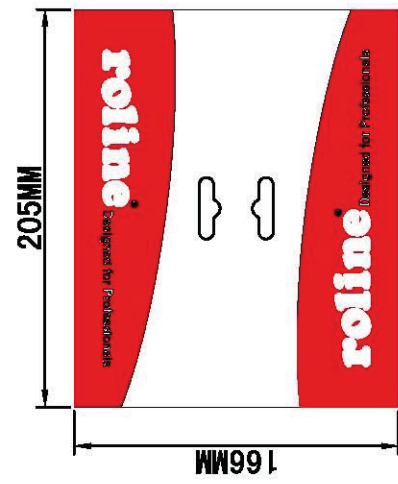

Datenblatt - Fiche technique - Data sheet

11.01.6218

ROLINE RS232-Kabel 9pol ST-BU, 1,8m

ROLINE Câble RS-232 9 pôles M/F, 1,8m

ROLINE RS232 Cable, DB9 M - F, 1.8 m

RoHS COMPLIANT

1800+50/-0MM

WIRE ADDRESS

- | | |
|-------|-------|
| P1 | P2 |
| 1 | 1 |
| 2 | 2 |
| 3 | 3 |
| 4 | 4 |
| 5 | 5 |
| 6 | 6 |
| 7 | 7 |
| 8 | 8 |
| 9 | 9 |
| SHELL | SHELL |

- NOTE:
1. CABLE: NON-JUL 30AWG*9C+AE OD=5.0MM JACKET: PVC BEIGE;
 2. CONN: DB 9P MALE INSULATION: BLACK, SHELL NICKEL-PLATED;
 3. CONN: DB 9P FEMALE INSULATION: BLACK, SHELL NICKEL-PLATED;
 4. OUTER MOLD: PVC 45P BEIGE;
 5. SCREW: #4-40UNC 2.3*44MM BEIGE.

Electronic Test:

1. 100% TEST OPEN SHORT MIS-WIRE;
2. INSULATION RESISTANCE: 5M OHM MIN;

STICKER

订书针

1PCS/PE BAG(200*300*0.06MM) + HEAD
+STICKER + 50PCS/CTN

外箱尺寸:
0.6' (42*28*16CM)
50PCS/箱

包装箱贴纸(客供)
条码朝外

Company	Goods Code	Draw	FC038	Jack	Date	2012-07-14
ITEM NO	11.01.6218	Check			Date	
Goods NO		Approval			Date	
origina1NO.	Unit (MM)					
			VER. A	REVISE		Date
Rotronic. Co., Ltd						