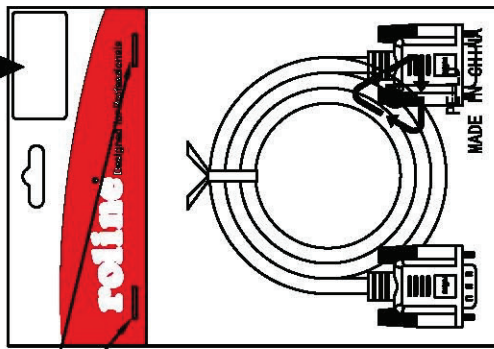

Datenblatt - Fiche technique - Data sheet

11.01.6218

ROLINE RS232-Kabel 9pol ST-BU, 1,8m

ROLINE Câble RS-232 9 pôles M/F, 1,8m

ROLINE RS232 Cable, DB9 M - F, 1.8 m

RoHS COMPLIANT

1800+50/-0MM

WIRE ADDRESS

- | | |
|-------|-------|
| P1 | P2 |
| 1 | 1 |
| 2 | 2 |
| 3 | 3 |
| 4 | 4 |
| 5 | 5 |
| 6 | 6 |
| 7 | 7 |
| 8 | 8 |
| 9 | 9 |
| SHELL | SHELL |

- NOTE:
1. CABLE: NON-JUL 30AWG*9C+AE OD=5.0MM JACKET: PVC BEIGE;
 2. CONN: DB 9P MALE INSULATION: BLACK, SHELL NICKEL-PLATED;
 3. CONN: DB 9P FEMALE INSULATION: BLACK, SHELL NICKEL-PLATED;
 4. OUTER MOLD: PVC 45P BEIGE;
 5. SCREW: #4-40UNC 2.3*44MM BEIGE.

Electronic Test:

1. 100% TEST OPEN SHORT MIS-WIRE;
2. INSULATION RESISTANCE: 5M OHM MIN;

STICKER

订书针

1PCS/PE BAG(200*300*0.06MM) + HEAD
+STICKER + 50PCS/CTN

外箱尺寸:
0.6' (42*28*16CM)
50PCS/箱

包装箱贴纸(客供)
条码朝外

Company	Goods Code	Draw	FC038	Jack	Date	2012-07-14
ITEM NO	11.01.6218	Check			Date	
Goods NO		Approval			Date	
origina1NO.	Unit (MM)					
			VER. A	REVISE		Date
Rotronic. Co., Ltd						