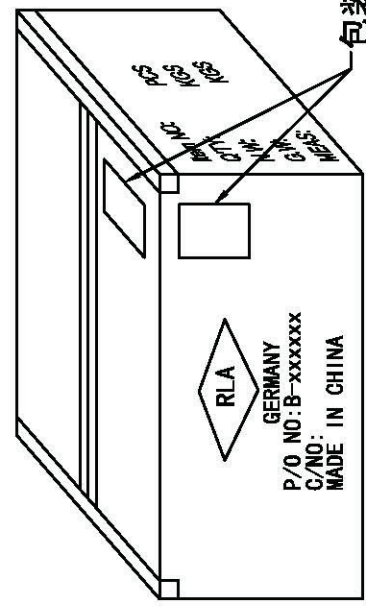

Datenblatt - Fiche technique - Data sheet

11.01.6218

ROLINE RS232-Kabel 9pol ST-BU, 1,8m

ROLINE Câble RS-232 9 pôles M/F, 1,8m

ROLINE RS232 Cable, DB9 M - F, 1.8 m

RoHS COMPLIANT

1800+50/-0MM

WIRE ADDRESS

- | | |
|-------|-------|
| P1 | P2 |
| 1 | 1 |
| 2 | 2 |
| 3 | 3 |
| 4 | 4 |
| 5 | 5 |
| 6 | 6 |
| 7 | 7 |
| 8 | 8 |
| 9 | 9 |
| SHELL | SHELL |

- NOTE:
1. CABLE: NON-JUL 30AWG*9C+AE OD=5.0MM JACKET: PVC BEIGE;
 2. CONN: DB 9P MALE INSULATION: BLACK, SHELL NICKEL-PLATED;
 3. CONN: DB 9P FEMALE INSULATION: BLACK, SHELL NICKEL-PLATED;
 4. OUTER MOLD: PVC 45P BEIGE;
 5. SCREW: #4-40UNC 2.3*44MM BEIGE.

Electronic Test:

1. 100% TEST OPEN SHORT MIS-WIRE;
2. INSULATION RESISTANCE: 5M OHM MIN;

STICKER

订书针

1PCS/PE BAG(200*300*0.06MM) + HEAD
+STICKER + 50PCS/CTN

外箱尺寸:
0.6' (42*28*16CM)
50PCS/箱

包装箱贴纸(客供)
条码朝外

Company	Goods Code	Draw	FC038	Jack	Date	2012-07-14
ITEM NO	11.01.6218	Check			Date	
Goods NO		Approval			Date	
origina1NO.	Unit (MM)					
			VER. A	REVISE		Date
Rotronic. Co., Ltd						