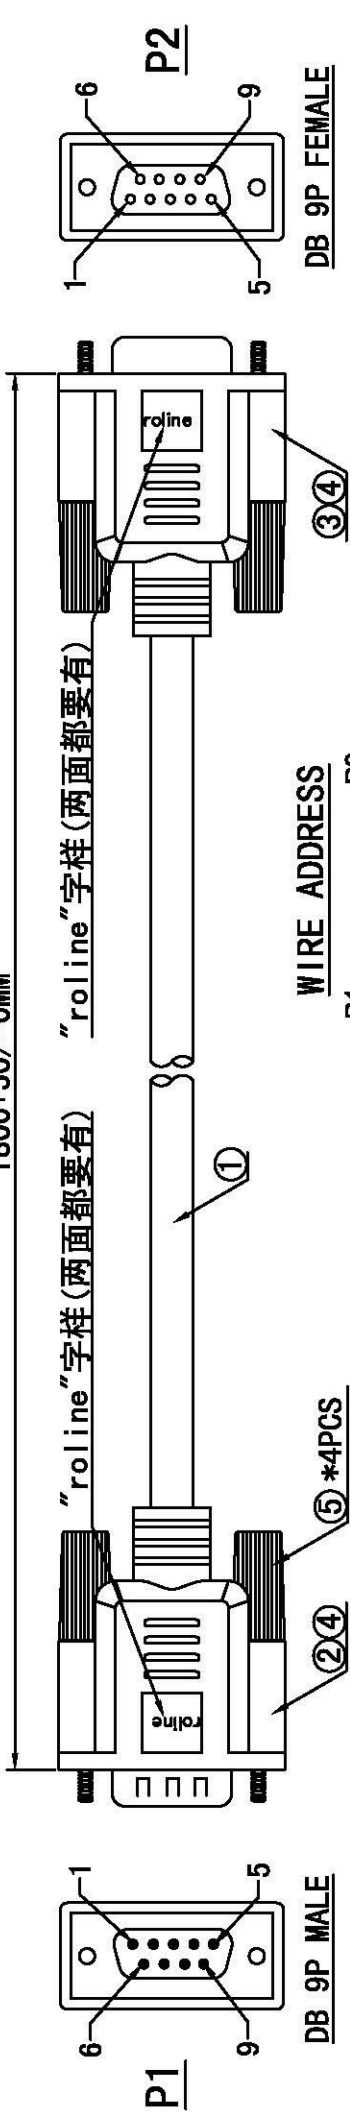

Datenblatt - Fiche technique - Data sheet

11.01.6218

ROLINE RS232-Kabel 9pol ST-BU, 1,8m

ROLINE Câble RS-232 9 pôles M/F, 1,8m

ROLINE RS232 Cable, DB9 M - F, 1.8 m

RoHS COMPLIANT

1800+50/-0MM

WIRE ADDRESS

- | | |
|-------|-------|
| P1 | P2 |
| 1 | 1 |
| 2 | 2 |
| 3 | 3 |
| 4 | 4 |
| 5 | 5 |
| 6 | 6 |
| 7 | 7 |
| 8 | 8 |
| 9 | 9 |
| SHELL | SHELL |

- NOTE:
1. CABLE: NON-JUL 30AWG*9C+AE OD=5.0MM JACKET: PVC BEIGE;
 2. CONN: DB 9P MALE INSULATION: BLACK, SHELL NICKEL-PLATED;
 3. CONN: DB 9P FEMALE INSULATION: BLACK, SHELL NICKEL-PLATED;
 4. OUTER MOLD: PVC 45P BEIGE;
 5. SCREW: #4-40UNC 2.3*44MM BEIGE.

Electronic Test:

1. 100% TEST OPEN SHORT MIS-WIRE;
2. INSULATION RESISTANCE: 5M OHM MIN;

STICKER

订书针

1PCS/PE BAG(200*300*0.06MM) + HEAD
+STICKER + 50PCS/CTN

外箱尺寸:
0.6' (42*28*16CM)
50PCS/箱

包装箱贴纸(客供)
条码朝外

Company	Goods Code	Draw	FC038	Jack	Date	2012-07-14
ITEM NO	11.01.6218	Check			Date	
Goods NO		Approval			Date	
origina1NO.	Unit (MM)					
			VER. A	REVISE		Date
Rotronic. Co., Ltd						