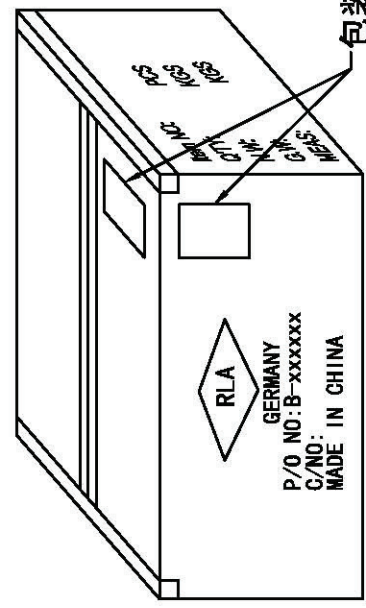

Datenblatt - Fiche technique - Data sheet

**11.01.6230**

ROLINE RS232-Kabel 9pol ST-BU, 3,0m

ROLINE Câble RS-232 9 pôles M/F, 3,0m

ROLINE RS232 Cable, DB9 M - F, 3 m

RoHS COMPLIANT

1800+50/-0MM

WIRE ADDRESS

- NOTE:
1. CABLE: NON-JUL 30AWG\*9C+AE OD=5.0MM JACKET: PVC BEIGE;
  2. CONN: DB 9P MALE INSULATION: BLACK, SHELL NICKEL-PLATED;
  3. CONN: DB 9P FEMALE INSULATION: BLACK, SHELL NICKEL-PLATED;
  4. OUTER MOLD: PVC 45P BEIGE;
  5. SCREW: #4-40UNC 2.3\*44MM BEIGE.

Electronic Test:

1. 100% TEST OPEN SHORT MIS-WIRE;
2. INSULATION RESISTANCE: 5M OHM MIN;

STICKER

订书针

外箱尺寸:  
0.6' (42\*28\*16CM)  
50PCS/箱

包装箱贴纸 (客供)  
条码朝外

HEAD

1PCS/PE BAG(200\*300\*0.06MM) + HEAD  
+STICKER + 50PCS/CTN

Company	Goods Code	Draw	FC038	Jack	Date	2012-07-14
ITEM NO	11.01.6218	Check			Date	
Goods NO		Approval			Date	
origina1NO.	Unit (MM)			VER. A	REVISE	Date
				Rotronic. Co., Ltd		
				D		
				C		
				B		