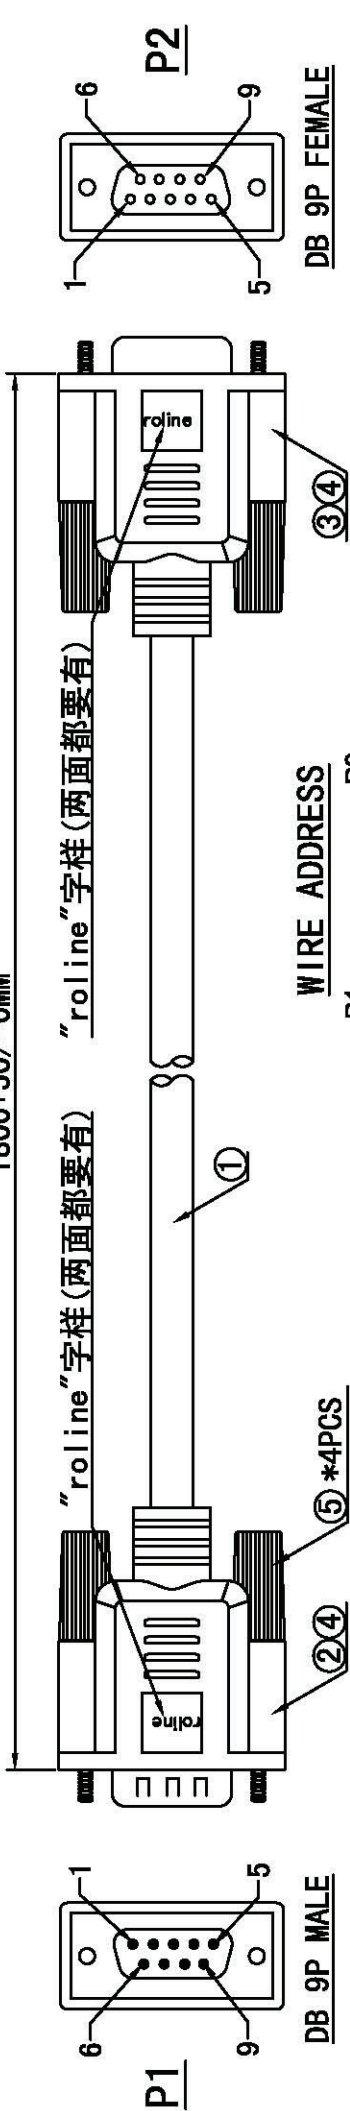

Datenblatt - Fiche technique - Data sheet

**11.01.6230**

ROLINE RS232-Kabel 9pol ST-BU, 3,0m

ROLINE Câble RS-232 9 pôles M/F, 3,0m

ROLINE RS232 Cable, DB9 M - F, 3 m

RoHS COMPLIANT

1800+50/-0MM

WIRE ADDRESS

- |       |       |
|-------|-------|
| P1    | P2    |
| 1     | 1     |
| 2     | 2     |
| 3     | 3     |
| 4     | 4     |
| 5     | 5     |
| 6     | 6     |
| 7     | 7     |
| 8     | 8     |
| 9     | 9     |
| SHELL | SHELL |

- NOTE:
1. CABLE: NON-JUL 30AWG\*9C+AE OD=5.0MM JACKET: PVC BEIGE;
  2. CONN: DB 9P MALE INSULATION: BLACK, SHELL NICKEL-PLATED;
  3. CONN: DB 9P FEMALE INSULATION: BLACK, SHELL NICKEL-PLATED;
  4. OUTER MOLD: PVC 45P BEIGE;
  5. SCREW: #4-40UNC 2.3\*44MM BEIGE.

Electronic Test:

1. 100% TEST OPEN SHORT MIS-WIRE;
2. INSULATION RESISTANCE: 5M OHM MIN;

STICKER

订书针

外箱尺寸:  
0.6' (42\*28\*16CM)  
50PCS/箱

包装箱贴纸 (客供)  
条码朝外

HEAD

1PCS/PE BAG(200\*300\*0.06MM) + HEAD  
+STICKER + 50PCS/CTN