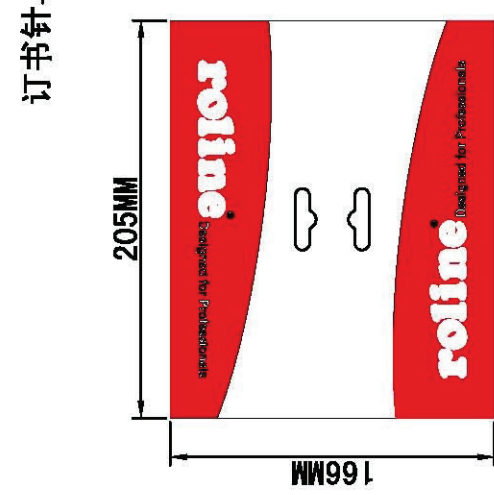

Datenblatt - Fiche technique - Data sheet

**11.01.6230**

ROLINE RS232-Kabel 9pol ST-BU, 3,0m

ROLINE Câble RS-232 9 pôles M/F, 3,0m

ROLINE RS232 Cable, DB9 M - F, 3 m

RoHS COMPLIANT

1800+50/-0MM

WIRE ADDRESS

- |       |       |
|-------|-------|
| P1    | P2    |
| 1     | 1     |
| 2     | 2     |
| 3     | 3     |
| 4     | 4     |
| 5     | 5     |
| 6     | 6     |
| 7     | 7     |
| 8     | 8     |
| 9     | 9     |
| SHELL | SHELL |

- NOTE:
1. CABLE: NON-JUL 30AWG\*9C+AE OD=5.0MM JACKET: PVC BEIGE;
  2. CONN: DB 9P MALE INSULATION: BLACK, SHELL NICKEL-PLATED;
  3. CONN: DB 9P FEMALE INSULATION: BLACK, SHELL NICKEL-PLATED;
  4. OUTER MOLD: PVC 45P BEIGE;
  5. SCREW: #4-40UNC 2.3\*44MM BEIGE.

Electronic Test:

1. 100% TEST OPEN SHORT MIS-WIRE;
2. INSULATION RESISTANCE: 5M OHM MIN;

STICKER

订书针

外箱尺寸:  
0.6' (42\*28\*16CM)  
50PCS/箱

包装箱贴纸 (客供)  
条码朝外

HEAD

1PCS/PE BAG(200\*300\*0.06MM) + HEAD  
+STICKER + 50PCS/CTN