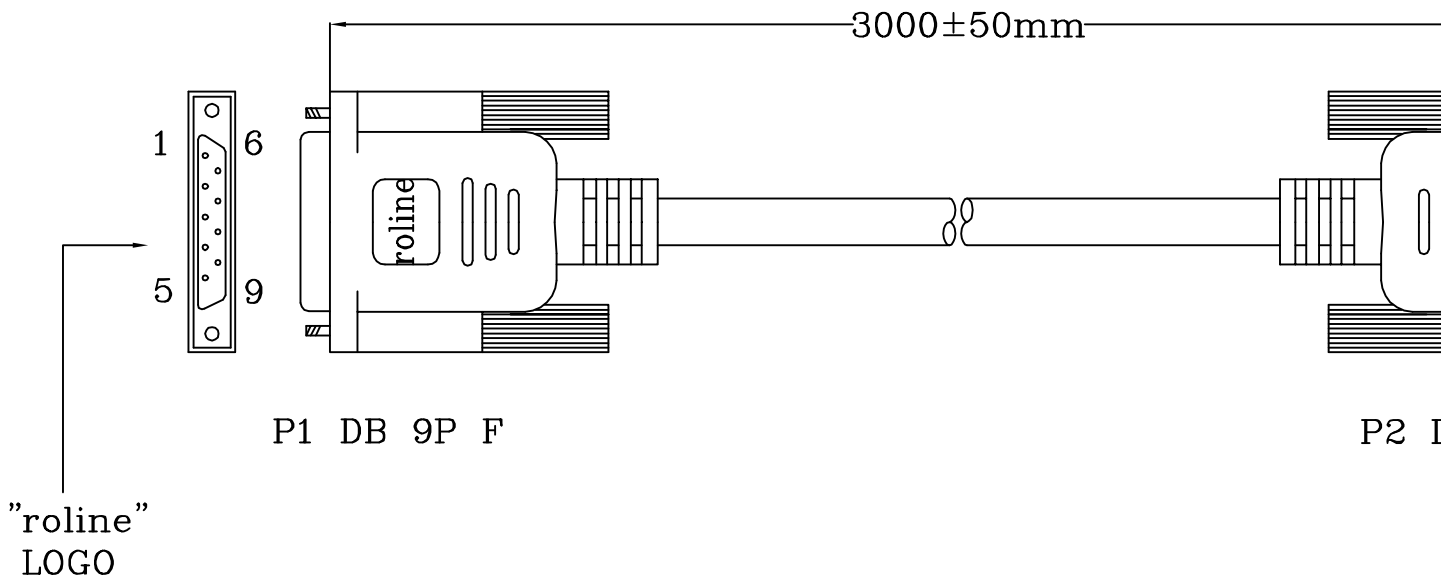

Datenblatt - Fiche technique - Data sheet

11.01.9030

ROLINE 9-9pol. Link-Kabel, 3,0m

ROLINE Câble Link, 9 pôles, 3,0m

ROLINE Serial Link Cable, DB9 F - F, 3 m

MATERIAL LIST

NO	DESCRIPTION	Q'TY
1	CABLE: NON-UL 28AWG 8C SINGLE SHIELD JACKET COLOR: BEIGE	1
2	DB9 FEMALE SOLDER TYPE	2
3	SCREW #4-40	4
4	INSIDE MOLDING	g
5	OUTSIDE MOLDING PVC COLOR: BEIGE	g

P.
P.
1
2
3
4
5
6,
7
9
SHIE

DRAWN BY	SCALE: N
CHECK BY	UNIT: m
APPROVED BY	REV: A.

REVISION	DESCRIPTION	APPROVED BY	DATE
----------	-------------	-------------	------

X-ON Electronics

Largest Supplier of Electrical and Electronic Components