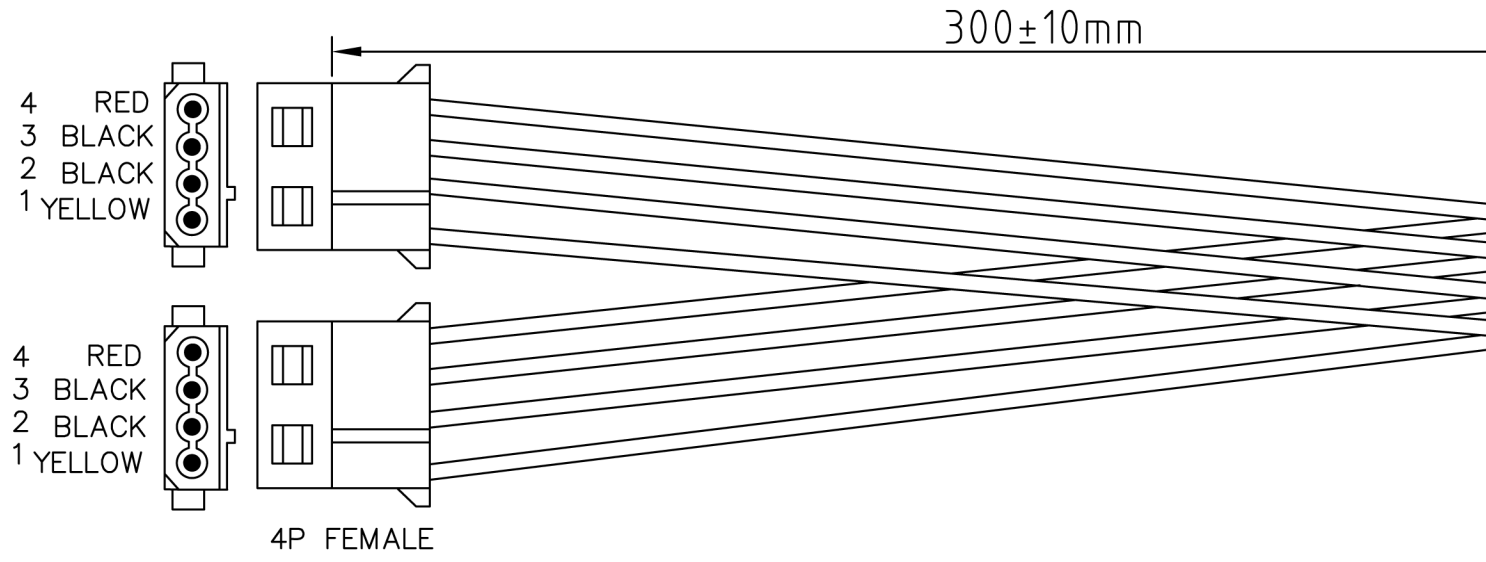

Datenblatt - Fiche technique - Data sheet

11.03.1005

ROLINE Y-Kabel 4 pol. HDD / 2 x 4 pol. HDD

ROLINE Câble en Y 4 pôles pour disques et disquettes

ROLINE Internal Y-Power Cable, 4-pin HDD to 2x 4-pin HDD, 0.3 m

NOTE:

1. CABLE: 18AWG,UL1007,-FOIL,8C,RED/BLACK/BLACK/YELLOW WIRE,PVC JACKET.
2. LENGTH: 300mm.
3. CONNECTOR: 4P FEMALE*2PCS,4P MALE*1PCS(WHITE COLOR)
4. CONTACTS:

1	2	3	4
1	2	3	4
1	2	3	4
YELLOW	BLACK	BLACK	RED
5. OPEN/SHORT TEST: 100% TEST.
INSULATION: 1M.