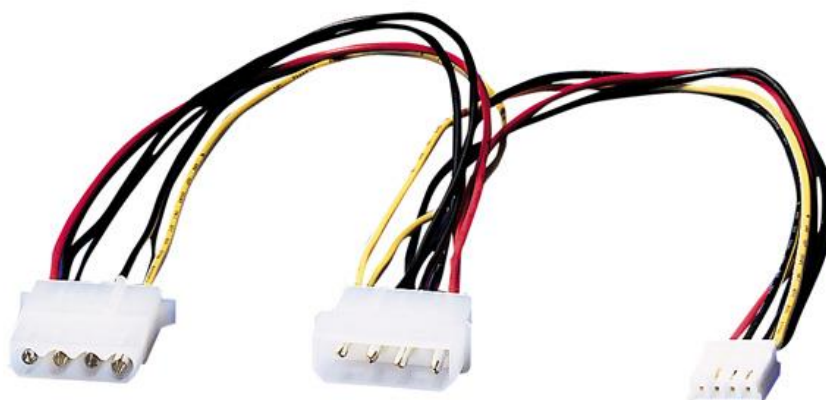

Datenblatt - Fiche technique - Data sheet

**11.03.1010**

ROLINE Y-Kabel 4 pol. HDD / 4 pol. HDD + 4 pol. FDD

ROLINE Câble en Y 4 pôles pour disques et disquettes

ROLINE Int. Y-Power Cable, 4-pin HDD to 4-pin HDD+4-pin FDD, 0.3 m

BLACK 3  
 BLACK 2  
 YELLOW 1

SMALL 4P FEMALE

NOTE:

1. CABLE: 18AWG,UL1007,YELLOW,BLACK,BL
2. LENGHT: 300mm.
3. CONNECTOR: Big 4P MALE\*1PCS,FEMALE\*

CONTACTS:

4P FEMALE	1	2
4P MALE	1	2
SMALL 4P FEMALE	1 YELLOW	2 BLACK