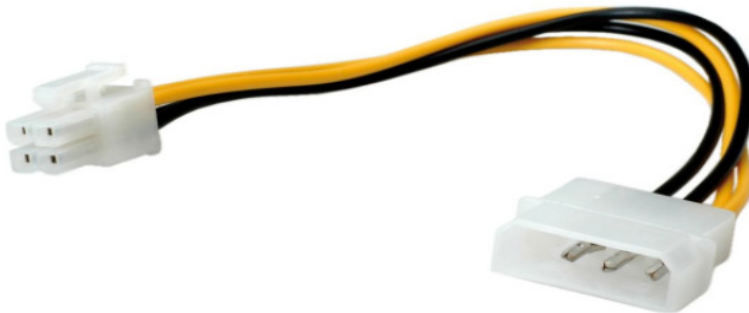

ROLINE Internal Power Cable, 4-pin HDD/ ATX12V-P4 4-pin Power, 0.15 m

Manufacturer ROLINE

Manufacturer No. 11.03.1019

Overview:

For connection of a power supply to a Intel Pentium mainboard with P4 port via standard power supply and HDD-4-pin power plug

- Connection: P4 male (Intel Mainboard) > HDD-4-pin power plug (3 pin connected)
- Cable length: 15cm

Product group	Cable
Product type	Power cable, internal
Length	0.15 m
Side 1 Connector Type	Molex 4-pin
Side 1 Connector Gender	Male
Side 2 Connector Type	ATX12V-P4 4-pin
Side 2 Connector Gender	Female