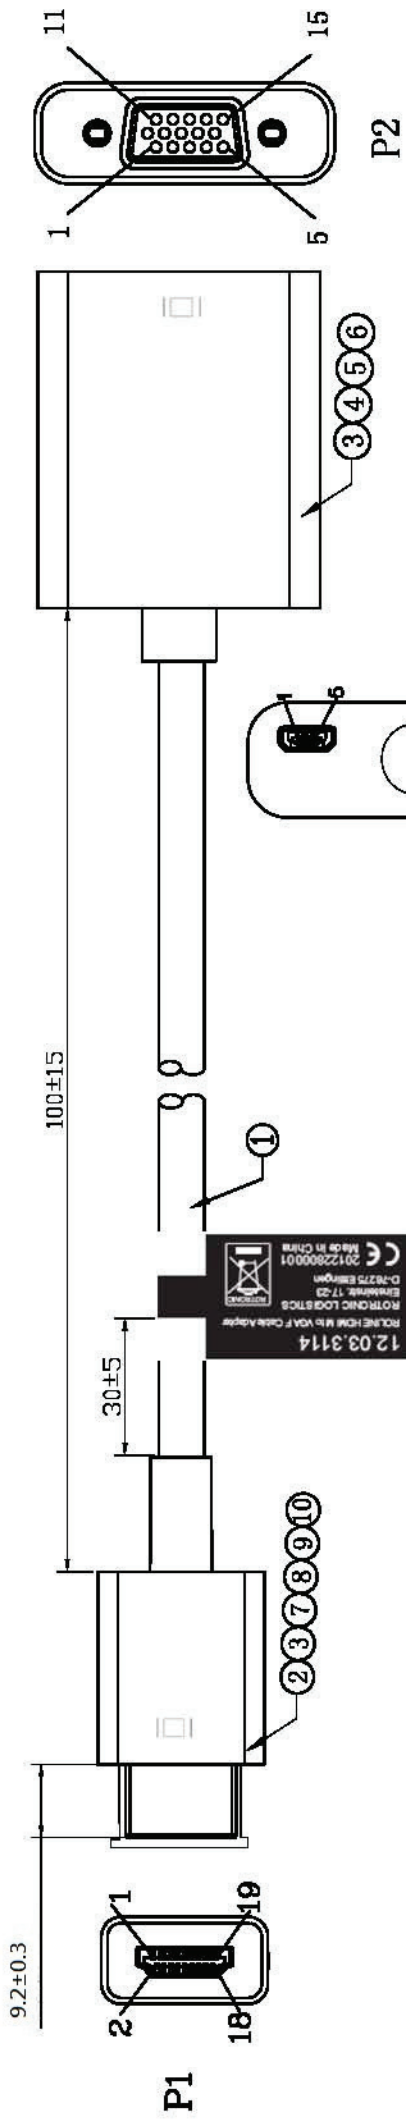

Datenblatt - Fiche technique - Data sheet

**12.03.3114**

ROLINE HDMI-VGA Adapterkabel, HDMI ST / VGA BU, 0,15 m

ROLINE Adaptateur HDMI-VGA, HDMI M-VGA F, 0,15 m

ROLINE HDMI-VGA Cableadapter, HDMI M - VGA F

**PIN ASSIGNMENT**

NO	QTY	UNIT	DESCRIPTION
10	5	g	PE
9	1	pcs	HDMI DUST CAP
8	1	pcs	HDMI AM ABS FRONT SHELL WHITE
7	1	pcs	HDMI AM ABS SHELL WHITE MARKING: <input type="checkbox"/> (PT:00L GREY BC)
6	1	pcs	VGA F (DMM) AM, CM, DM OR Micro BM/VGA P-Micro USB P-PC3.5 F PCB)ABS PRINT SHELL WHITE
5	1	pcs	VGA F (DMM) AM, CM, DM OR Micro BM/VGA P-Micro USB P-PC3.5 F PCB) ABS SHELL WHITE MARKING: <input type="checkbox"/> (PT:00L GREY BC)
4	1	SET	HDMI A Type to VGA Adapter INSULATION:GREY NICKEL PLATED PCB+SMT+SOLDER
3	8	g	65P WHITE PVC
2	1	pcs	HDMI A/M 19P INSULATION:BLACK SHELL NICKEL PLATED PIN GOLD PLATED
1	0.1	m	UL20276 [34AWG (7/0.06TC)*1PR+EAM)*5+32AWG(7/0.08TC)*5C +D (BC)+AB 85% (16/7/0.12AL) OD:4.5MM WHITE
NO			DESCRIPTION

REV.	DESCRIPTION	DATE
⊕	TOLERANCE INCHES M/M	
.X	.015 .30	
.XX	.010 .10	
.XXX	.005 .05	
DRAWN BY	JOE	
CHECK BY		
APPD BY		
<b>Rotronic Co., Ltd.</b> ROLINE HDMI to VGA Adapter Cable CUSTOMER : CUSTOMER P/N : 12.03.3114 SCALE NONE UNIT MM DATE 2013.01.11 DRAWING NO.: REV. A 1/2		