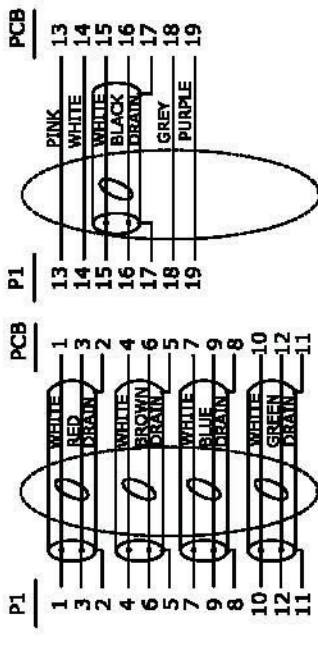

Datenblatt - Fiche technique - Data sheet

**12.03.3114**

ROLINE HDMI-VGA Adapterkabel, HDMI ST / VGA BU, 0,15 m

ROLINE Adaptateur HDMI-VGA, HDMI M-VGA F, 0,15 m

ROLINE HDMI-VGA Cableadapter, HDMI M - VGA F

**PIN ASSIGNMENT**

NO	QTY	UNIT	DESCRIPTION
10	5	g	PE
9	1	pcs	HDMI DUST CAP
8	1	pcs	HDMI AM ABS FRONT SHELL WHITE
7	1	pcs	HDMI AM ABS SHELL WHITE MARKING: <input type="checkbox"/> (PT:00L GREY BC)
6	1	pcs	VGA F (DMM) AM, CM, DM OR Micro BM/VGA P-Micro USB P-PC3.5 F PCB)ABS PRINT SHELL WHITE
5	1	pcs	VGA F (DMM) AM, CM, DM OR Micro BM/VGA P-Micro USB P-PC3.5 F PCB) ABS SHELL WHITE MARKING: <input type="checkbox"/> (PT:00L GREY BC)
4	1	SET	HDMI A Type to VGA Adapter INSULATION:GREY NICKEL PLATED PCB+SMT+SOLDER
3	8	g	65P WHITE PVC
2	1	pcs	HDMI A/M 19P INSULATION:BLACK SHELL NICKEL PLATED PIN GOLD PLATED
1	0.1	m	UL20276 [34AWG (7/0.06TC)*1PR+EAM)*5+32AWG(7/0.08TC)*5C +D (BC)+AB 85% (16/7/0.12AL) OD:4.5MM WHITE
NO			DESCRIPTION

REV.	DESCRIPTION	DATE
⊕	TOLERANCE INCHES M/M	
.X	.015 .30	
.XX	.010 .10	
.XXX	.005 .05	
DRAWN BY	JOE	
CHECK BY		
APPD BY		
<b>Rotronic Co., Ltd.</b> ROLINE HDMI to VGA Adapter Cable CUSTOMER : CUSTOMER P/N : 12.03.3114 SCALE NONE UNIT MM DATE 2013.01.11 DRAWING NO.: REV. A 1/2		