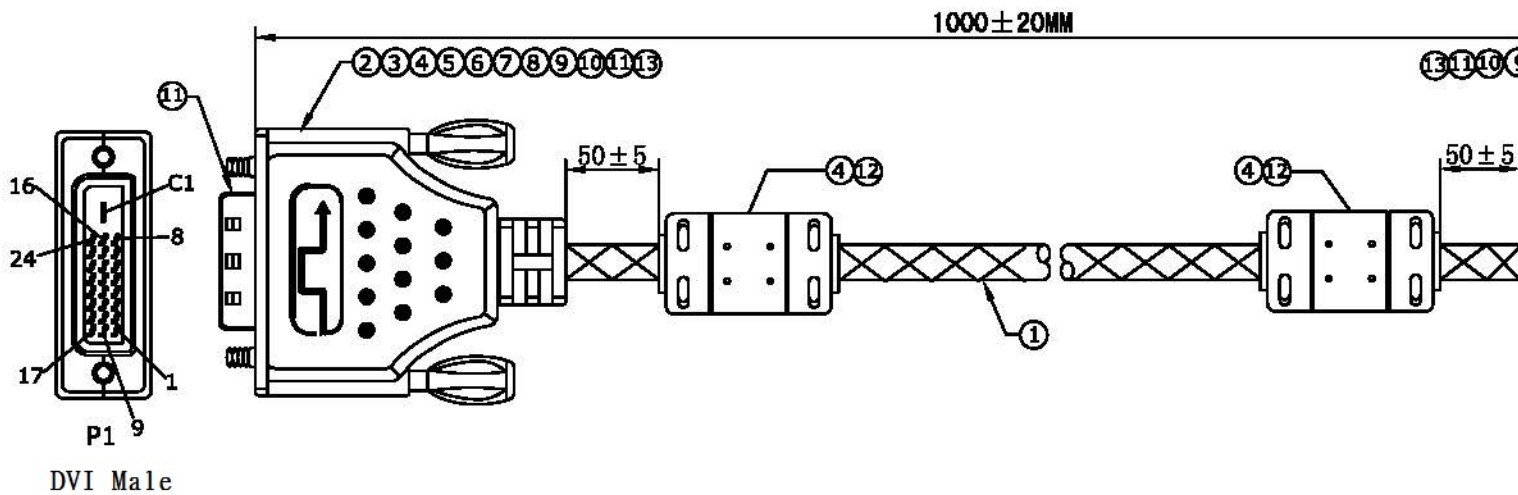

Datenblatt - Fiche technique - Data sheet

**11.04.5511**

ROLINE GOLD Monitorkabel DVI, ST-ST, (24+1) dual link, 1,0m

ROLINE GOLD Câble pour écran DVI, M-M, (24+1) dual link, 1,0m

ROLINE GOLD Monitor Cable, DVI (24+1), Dual Link, M/M, 1 m

**ELECTRICAL TEST:**

- 1.100% OPEN SHORT & MIS WIRE TEST
- 2.CONTACT RESISTANCE:2 OHM(MAX)
- 3.INSULATION RESISTANCE:10M OHM(MIN)
- 4.HI-POT TEST:DC 300V/10ms

NO	DESCRIPTION	QTY	UNIT	APPD BY
13	Wire Clip OD:7.3mm	2	pcs	
12	Ferrite core28.5*17.5*11.5MM	2	pcs	
11	DVI M TRANSPARENT DUST COVER	2	pcs	
10	DVI 24# Yellow down Shell aluminum alloy laser etching DVI LOGO	2	pcs	
9	DVI 24# Yellow up Shell aluminum alloy laser etching DVI LOGO	2	pcs	
8	#4-40UNC 4*38.5 Gold-plated screws	4	pcs	
7	TUBE BLACK : φ 1.5*22mm THICK	0.044	m	
6	TUBE BLACK : φ 1.0*12mm THIN	0.188	m	
5	BLACK Ø2.0*10mmTHIN	0.14	m	
4	45P BLACK PVC	40	g	
3	TRANSPARENT PE	6	g	
2	DVI(24+1) M SOLDER TYPE, GOLD PLATED SHELL, BLACK INSULATION	2	pcs	
1	UL20276 (30AWG*1PR+EAM)*7C+30AWG*1PR+30AWG*3C+AEB 85%AL OD:7.3MM WITH BLACK/YELLOW NET	1	M	

TOLERANCE	INCHES
.X	.015
.XX	.010
.XXX	.005

DRAWN BY  
CHECK BY  
APPD BY