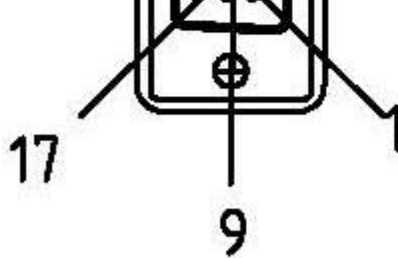

Datenblatt - Fiche technique - Data sheet

11.04.5513

ROLINE GOLD Monitorkabel DVI, ST-ST, (24+1) dual link, 3,0m

ROLINE GOLD Câble pour écran DVI, M-M, (24+1) dual link, 3,0m

ROLINE GOLD Monitor Cable, DVI (24+1), Dual Link, M/M, 3 m

BACK SIDE

NOTE:

1.CABLE: [28AWG(7/0.127 T.C)×1P+DRAIN WIRE+AL/MY
28AWG(7/0.127 T.C)×3C+AL/MYLAR+DRAIN W
JACKET:PVC OD: 8.6±0.15mm, COLOR:BLACK(NK

2.CONNECTOR:

P1&P2:DVI 24+1 MALE, GOLD FLASH CONTACT,

3.SHIELD: GOLD PLATED SHELL.