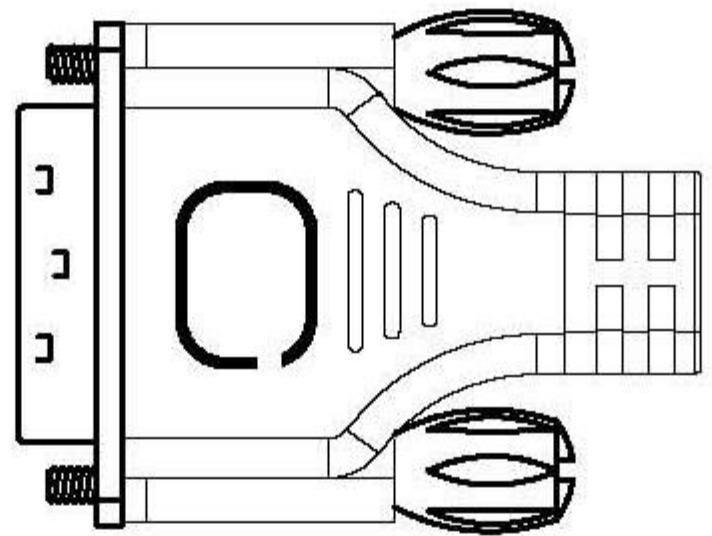

Datenblatt - Fiche technique - Data sheet

11.04.5513

ROLINE GOLD Monitorkabel DVI, ST-ST, (24+1) dual link, 3,0m

ROLINE GOLD Câble pour écran DVI, M-M, (24+1) dual link, 3,0m

ROLINE GOLD Monitor Cable, DVI (24+1), Dual Link, M/M, 3 m

BACK SIDE

NOTE:

1.CABLE: [28AWG(7/0.127 T.C)×1P+DRAIN WIRE+AL/MY
28AWG(7/0.127 T.C)×3C+AL/MYLAR+DRAIN W
JACKET:PVC OD: 8.6±0.15mm, COLOR:BLACK(NK

2.CONNECTOR:

P1&P2:DVI 24+1 MALE, GOLD FLASH CONTACT,

3.SHIELD: GOLD PLATED SHELL.

P1&P2:COPPER FOIL 360° SOLDER TO CONNE

4.HOOD: P1&P2: ASS'Y TYPE, ALUMINUM HOOD GOLD P
SR: MOLDED TYPE, PVC 30P, COLOR:BLACK(NK

5.TEST REQUEST:

(1) 100% SHORT OPEN & MIS WIRE TEST.

(2) CONTACT RESISITANCE 3 OHMS MAX.