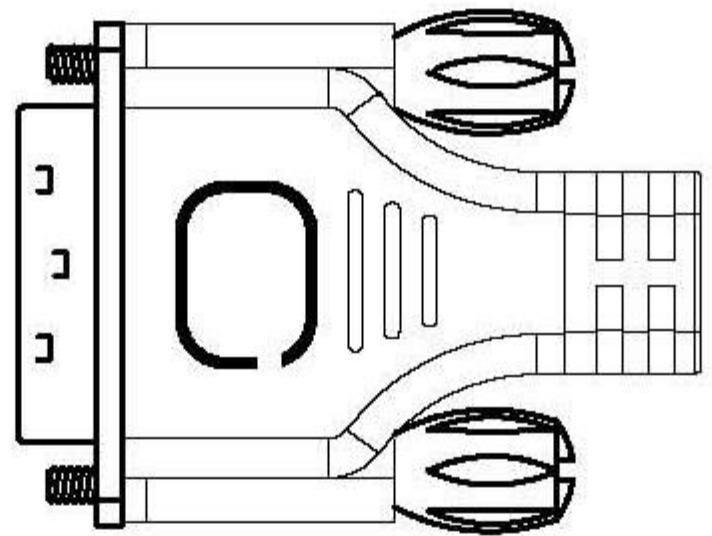

Datenblatt - Fiche technique - Data sheet

**11.04.5514**

ROLINE GOLD Monitorkabel DVI, ST-ST, (24+1) dual link, 5,0m

ROLINE GOLD Câble pour écran DVI, M-M, (24+1) dual link, 5,0m

ROLINE GOLD Monitor Cable, DVI (24+1), Dual Link, M/M, 5 m

BACK SIDE

NOTE:

1.CABLE: [28AWG(7/0.127 T.C)×1P+DRAIN WIRE+AL/MY  
28AWG(7/0.127 T.C)×3C+AL/MYLAR+DRAIN W  
JACKET:PVC OD: 8.6±0.15mm, COLOR:BLACK(NK

2.CONNECTOR:

P1&P2:DVI 24+1 MALE, GOLD FLASH CONTACT,

3.SHIELD: GOLD PLATED SHELL.

P1&P2:COPPER FOIL 360° SOLDER TO CONNE

4.HOOD: P1&P2: ASS'Y TYPE, ALUMINUM HOOD GOLD P  
SR: MOLDED TYPE, PVC 30P, COLOR:BLACK(NK

5.TEST REQUEST:

(1) 100% SHORT OPEN & MIS WIRE TEST.

(2) CONTACT RESISITANCE 3 OHMS MAX.