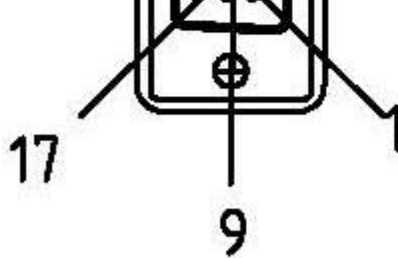

Datenblatt - Fiche technique - Data sheet

**11.04.5514**

ROLINE GOLD Monitorkabel DVI, ST-ST, (24+1) dual link, 5,0m

ROLINE GOLD Câble pour écran DVI, M-M, (24+1) dual link, 5,0m

ROLINE GOLD Monitor Cable, DVI (24+1), Dual Link, M/M, 5 m

BACK SIDE

NOTE:

1.CABLE: [28AWG(7/0.127 T.C)×1P+DRAIN WIRE+AL/MY  
28AWG(7/0.127 T.C)×3C+AL/MYLAR+DRAIN W  
JACKET:PVC OD: 8.6±0.15mm, COLOR:BLACK(NK

2.CONNECTOR:

P1&P2:DVI 24+1 MALE, GOLD FLASH CONTACT,

3.SHIELD: GOLD PLATED SHELL.