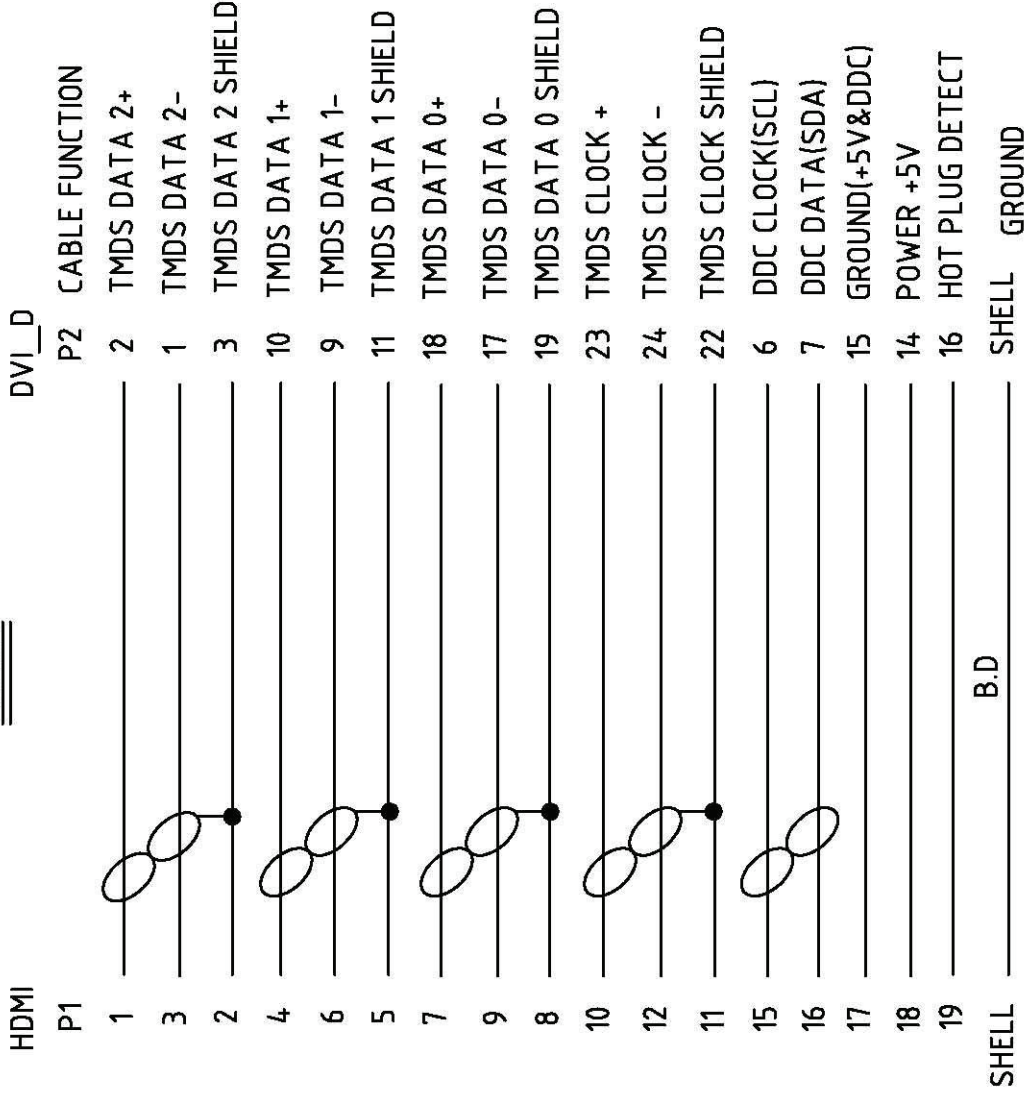

REV	DESCRIPTION	DATE
C	RCR # 111228-5 EDIT PACKING, ADD BARCODE NO.	05/14/08'
D	RCR # 111228-4 ADD LENGTH, EDIT TEST	12/26/11'

PIN OUT

Tolerance	Inch	M/M
X	.015	.30
XX	.010	.10
XXX	.005	.05

Draw
FANNIE 12/26/11'

Check

Engr

Rotronic Co., Ltd.

ROLINE DVI Cable, DVI M - HDMI M, 1m, black

Item No.: see the chart

Scale	NONE	Units	M/M	Third Angle Projection

REV: D Sheet: 2/2