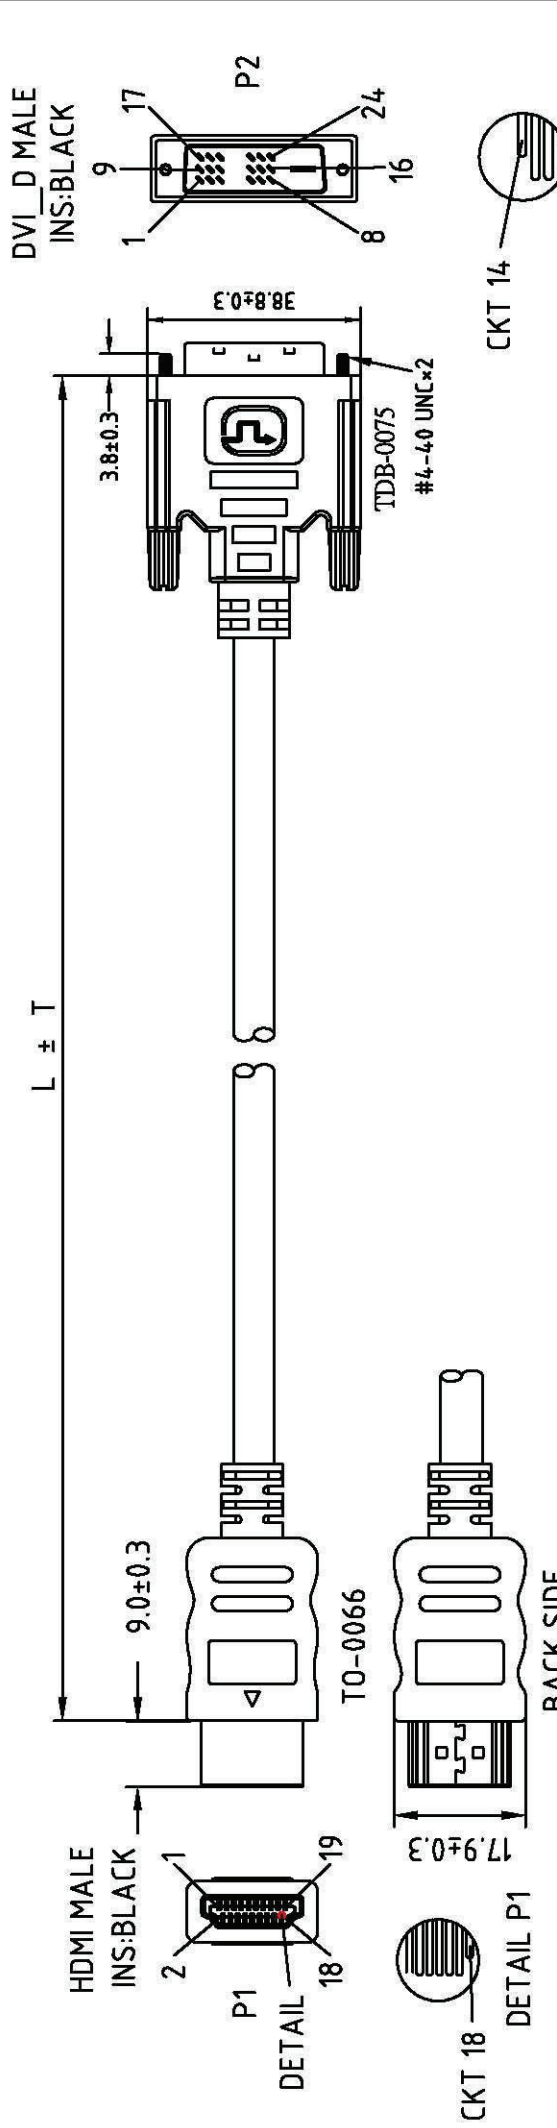

Datenblatt - Fiche technique - Data sheet

11.04.5519

ROLINE Kabel DVI (18+1) ST - HDMI ST, 1,0m

ROLINE Câble de raccordement pour écran DVI (18+1) M /HDMI M, 1,0m

ROLINE DVI Cable, DVI (18+1) - HDMI, M/M, 1 m

ROHS-COMPLIANT

REV	DESCRIPTION	DATE
C	RCR # 180514-5 EDIT PACKING, ADD BARCODE NO.	05/14/08'
D	RCR # 111228-4 ADD LENGTH, EDIT TEST	12/26/11'

NOTE:

- CABLE: UL-20276 [30AWG(7/0.10 T.C)x1P INS:FOAM-SKIN-PE + D.W(7/0.127 T.C) + AL/MY(SPREAD THE WRING)]x4C + 28AWG(7/0.127 T.C)x1P INS:HD-PE + 30AWG(7/0.10 T.C)x3C INS:HD-PE + AL/MY + B.D(85%) PVC JACKET; OD:6.0±0.2mm COLOR:BLACK(NK-K01),(SPACE SHUTTLE).
- CONNECTOR:
- SHIELD P1:INNER MOLD MUST BE WRAPPED COPPER 360° TO CONNECTOR SHELL & CABLE BRAID
- HOOD:P1&P2:MOLDED TYPE,PVC 45P,COLOR:BLACK(NK-K01).
- ELECTRICAL TEST:
 - (1)100% OPEN SHORT & MIS WIRE TEST.
 - (2)CONTACT RESISTANCE (SEE LIST) Max.
 - (3)INSULATION RESISTANCE 10M ohm Min.
- PACKING:EACH PC / POLY BAG + HEADER CARD(ROLINE,SIZE:205×84mm) + P/N LABEL.

Tolerance	Inch	M/M
X	.015	.30
XX	.010	.10
XXX	.005	.05
Draw		
FANNIE 12/26/11'		
Chek		
Engr		

P/N	L(mm)	T(mm)	PCS/CTN	BAR CODE NO.	CONTACT RESISTANCE
11.04.5519	1000	20	20	7611990198115	3Ω
11.04.5552	5000	50	10	7611990158300	5Ω
11.04.5532	3000	30	20	7611990158294	3Ω
11.04.5522	2000	30	20	7611990158287	3Ω

Rotronic Co., Ltd.

ROLINE DVI Cable, DVI M - HDMI M, 1m, black

Item No.: see the chart

Scale	NONE	Units	M/M	Third Angle Projection
REV:D	Sheet. 1/2			

REV	DESCRIPTION	DATE
C	RCR # 111228-5 EDIT PACKING, ADD BARCODE NO.	05/14/08'
D	RCR # 111228-4 ADD LENGTH, EDIT TEST	12/26/11'