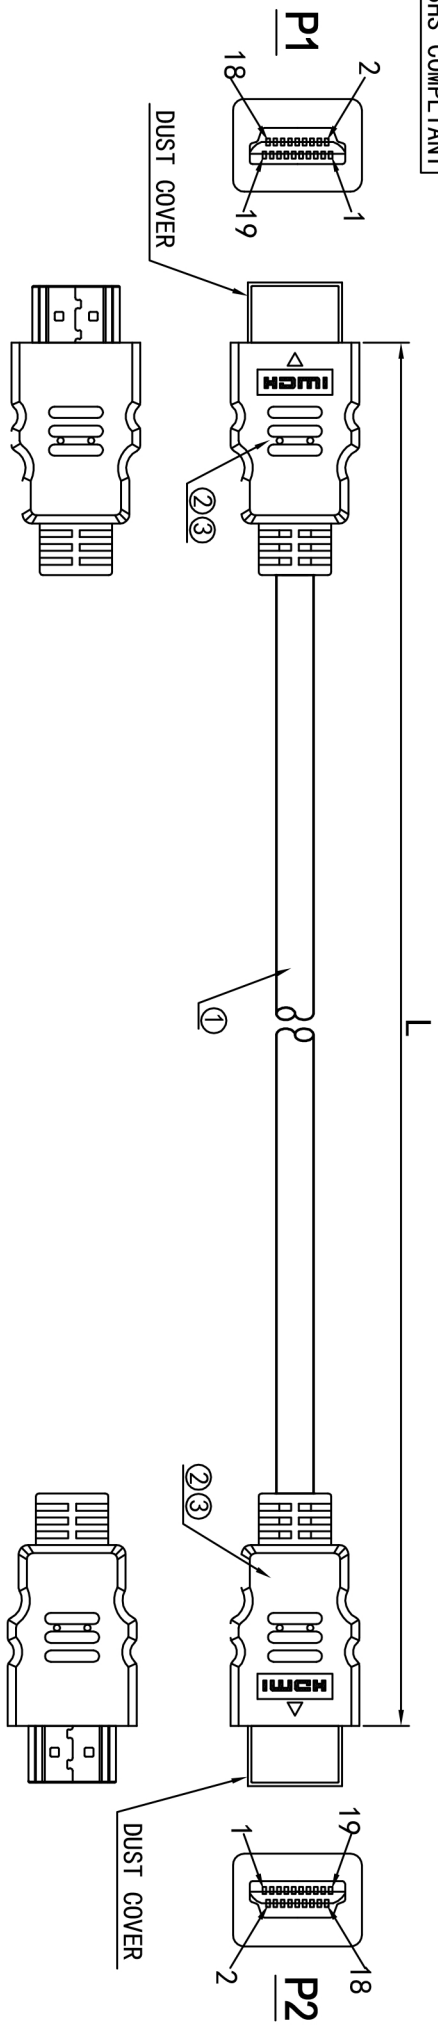

Datenblatt - Fiche technique - Data sheet

11.04.5543

ROLINE HDMI High Speed Kabel mit Ethernet, schwarz, 3,0 m

ROLINE Câble HDMI High Speed avec Ethernet, noir, 3,0 m

ROLINE HDMI High Speed Cable + Ethernet, M/M, black, 3.0 m

- NOTES:**
1. CABLE: UL20276 (30AWG*1P+EAM)*5+30AWG*4C
+AEB (CU WIRE, AM BRAID) OD=6.0MM JACKET: PVC BLACK;
High Speed HDMI™ Cable with Ethernet
 2. CONN: HDMI A/M INSULATION: BLACK, SHELL NICKEL-PLATED;
 3. OUTER MOLD: PVC 45P BLACK;

ELECTRICAL TEST:

1. 100% TEST OPEN SHORT MIS-WIRE;
2. INSULATION RESISTANCE: 2M OHM MIN;

ITEM NO	L(MM)	T(MM)	HEAD SIZE	LABEL	INNER CTN	OUT CTN
11.04.5541	1000	+50/-0	205*166MM	LABEL1	10PCS/INNER CTN, (SIZE:17*12.5*23.5CM)	40PCS/OUT CTN (0.8:36*26.5*25CM)
11.04.5542	2000	+50/-0	205*166MM	LABEL2	10PCS/INNER CTN, (SIZE:21*15.8*20.5CM)	40PCS/OUT CTN (1.2:44*33*22CM)
11.04.5543	3000	+50/-0	205*166MM	LABEL3	10PCS/INNER CTN, (SIZE:21*15.8*20.5CM)	40PCS/OUT CTN (1.2:44*33*22CM)

WIRE ADDRESS

Company	Rotronic	Goods Code		Draw	FC038 ZYF	Date	2012-03-30	Rotronic. Co., Ltd	D	
ITEM NO	11.04.554X	Drawing Evidence:		Check		Date			C	
Goods NO		Unit (MM)		Approval		Date		B		
original NO.								VER. A	REVISE	Date