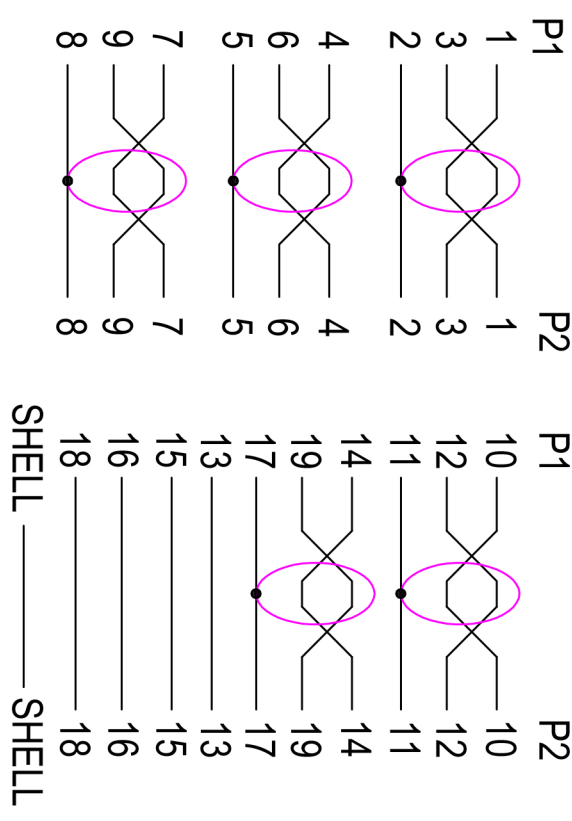

WIRE ADDRESS

Company	Rotronic	Goods Code		Draw	FC038 ZYF	Date	2012-03-30	Rotronic. Co., Ltd	D	
ITEM NO	11.04.554X	Drawing Evidence:		Check		Date			C	
Goods NO		Unit (MM)		Approval		Date		B		
original NO.								VER. A	REVISE	Date