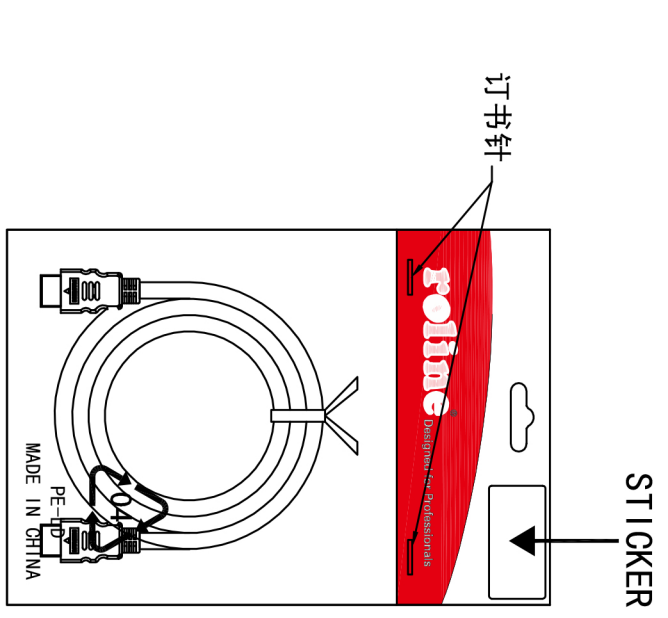

Datenblatt - Fiche technique - Data sheet

11.04.5543

ROLINE HDMI High Speed Kabel mit Ethernet, schwarz, 3,0 m

ROLINE Câble HDMI High Speed avec Ethernet, noir, 3,0 m

ROLINE HDMI High Speed Cable + Ethernet, M/M, black, 3.0 m

ELECTRICAL TEST:

1. 100% TEST OPEN SHORT MIS-WIRE;
2. INSULATION RESISTANCE: 2M OHM MIN;

ITEM NO	L(MM)	T(MM)	HEAD SIZE	LABEL	INNER CTN	OUT CTN
11.04.5541	1000	+50/-0	205*166MM	LABEL1	10PCS/INNER CTN, (SIZE:17*12.5*23.5CM)	40PCS/OUT CTN (0.8:36*26.5*25CM)
11.04.5542	2000	+50/-0	205*166MM	LABEL2	10PCS/INNER CTN, (SIZE:21*15.8*20.5CM)	40PCS/OUT CTN (1.2:44*33*22CM)
11.04.5543	3000	+50/-0	205*166MM	LABEL3	10PCS/INNER CTN, (SIZE:21*15.8*20.5CM)	40PCS/OUT CTN (1.2:44*33*22CM)

WIRE ADDRESS

Company	Rotronic	Goods Code		Draw	FC038 ZYF	Date	2012-03-30	Rotronic. Co., Ltd	D	
ITEM NO	11.04.554X	Drawing Evidence:		Check		Date			C	
Goods NO		Unit (MM)		Approval		Date		B		
original NO.								VER. A	REVISE	Date

STICKER (LABEL 1)

STICKER (LABEL 2)

STICKER (LABEL 3)

包装箱贴纸(贴内箱)
条码朝外(客供)

纸箱尺寸见第一张图面表格!

HEAD

1PCS/PE BAG (200*300*0.06MM) +HEAD+STICKER
+10PCS / INNER CTN+40PCS/CTN

Company	Rotronic	Goods Code		Draw	FC038 ZYF	Date	2012-03-30	Rotronic, Co., Ltd	D	
ITEM NO	11.04.554X		Drawing Evidence:	Check		Date			C	
Goods NO				Approval		Date			B	
Original NO.		Unit (MM)						VER. A	REVISE	Date