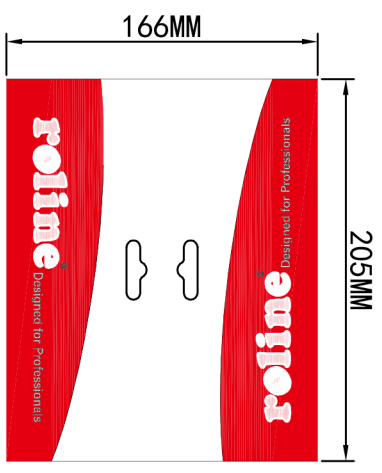

Datenblatt - Fiche technique - Data sheet

11.04.5543

ROLINE HDMI High Speed Kabel mit Ethernet, schwarz, 3,0 m

ROLINE Câble HDMI High Speed avec Ethernet, noir, 3,0 m

ROLINE HDMI High Speed Cable + Ethernet, M/M, black, 3.0 m

ELECTRICAL TEST:

1. 100% TEST OPEN SHORT MIS-WIRE;
2. INSULATION RESISTANCE: 2M OHM MIN;

ITEM NO	L(MM)	T(MM)	HEAD SIZE	LABEL	INNER CTN	OUT CTN
11.04.5541	1000	+50/-0	205*166MM	LABEL1	10PCS/INNER CTN, (SIZE:17*12.5*23.5CM)	40PCS/OUT CTN (0.8:36*26.5*25CM)
11.04.5542	2000	+50/-0	205*166MM	LABEL2	10PCS/INNER CTN, (SIZE:21*15.8*20.5CM)	40PCS/OUT CTN (1.2:44*33*22CM)
11.04.5543	3000	+50/-0	205*166MM	LABEL3	10PCS/INNER CTN, (SIZE:21*15.8*20.5CM)	40PCS/OUT CTN (1.2:44*33*22CM)

STICKER (LABEL 1)

STICKER (LABEL 2)

STICKER (LABEL 3)

包装箱贴纸(贴内箱)
条码朝外(客供)

纸箱尺寸见第一张图面表格!

HEAD

1PCS/PE BAG (200*300*0.06MM) +HEAD+STICKER
+10PCS / INNER CTN+40PCS/CTN

Company	Rotronic	Goods Code		Draw	FC038 ZYF	Date	2012-03-30	Rotronic, Co., Ltd	D	
ITEM NO	11.04.554X		Drawing Evidence:	Check		Date			C	
Goods NO				Approval		Date			B	
Original NO.		Unit (MM)						VER. A	REVISE	Date