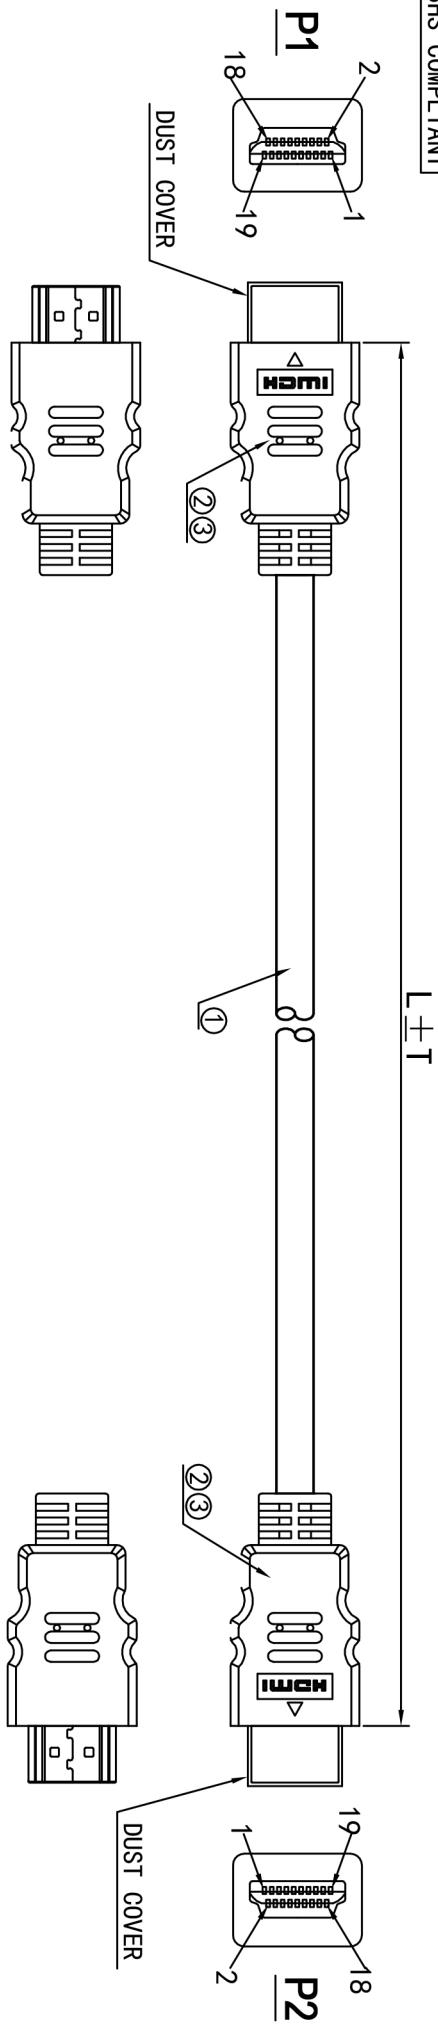

Datenblatt - Fiche technique - Data sheet

11.04.5572

ROLINE Monitorkabel HDMI High Speed, ST-ST, 2,0m

ROLINE Câble de raccordement pour écran HDMI High Speed M-M, 2,0m

ROLINE HDMI High Speed Cable, M/M, 2 m

- NOTES:**
1. CABLE: UL20276 (28AWG*1P+EAM)*4+28AWG*1P+28AWG*5C+AEB OD=7.3MM JACKET: PVC BLACK;
 - (HIGH SPEED HDMI CABLE)
 2. CONN: HDMI A/M INSULATION: BLACK, SHELL NICKEL-PLATED;
 3. OUTER MOLD: PVC 45P BLACK;

- ELECTRICAL TEST:**
1. 100% TEST OPEN SHORT MIS-WIRE;
 2. INSULATION RESISTANCE: 2M OHM MIN;

ITEM NO	L(MM)	T(MM)	HEAD SIZE	LABEL	PACK
11.04.5571	1000	±30	205*166MM	LABEL1	20PCS/CTN
11.04.5572	2000	±30	205*166MM	LABEL2	20PCS/CTN
11.04.5573	3000	±30	205*166MM	LABEL3	20PCS/CTN
11.04.5575	5000	±50	205*166MM	LABEL4	10PCS/CTN
11.04.5576	10000	±100	D0 N0T	LABEL5	5PCS/CTN

Company	Rotronic	Goods Code		Draw	F0038 ZYF	Date	2012-02-25	D	
ITEM NO	11.04.557X	Drawing Evidence:		Check		Date		C	
Goods NO		Unit (MM)		Approval		Date		B	
original NO.								VER. A	REVISE
									Date