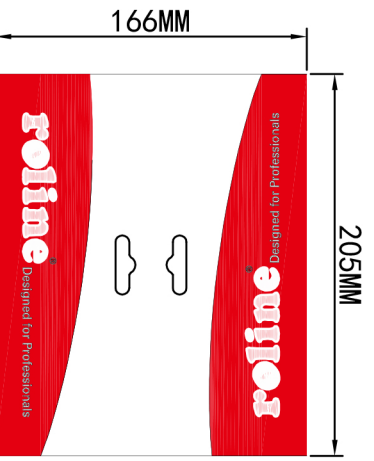

RoHS COMPLIANT

包装箱贴纸 (客供)