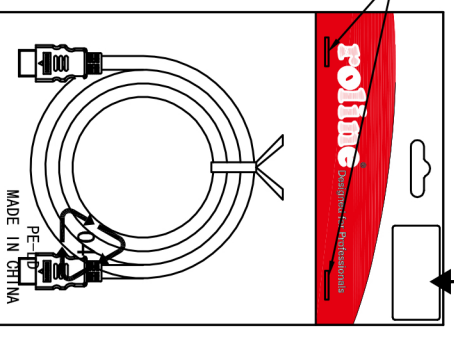

Company	Rotronic	Goods Code		Draw	FC038 ZYF	Date	2012-02-25	D	
ITEM NO	11.04.557X			Check		Date		C	
Goods NO				Approval		Date		B	
Original NO.		Unit (MM)						VER. A	REVISE
								Date	

Rotronic Co., Ltd.