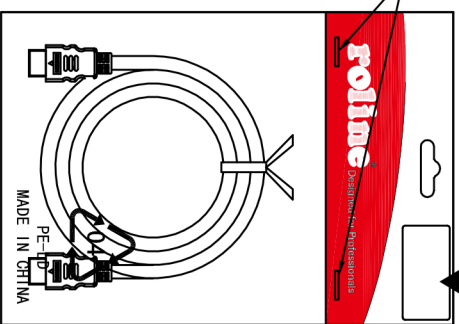

Company	Rotronic	Goods Code		Draw	FC038 ZYF	Date	2012-02-25	D	
ITEM NO	11.04.557X			Check		Date		C	
Goods NO				Approval		Date		B	
Original NO.		Unit (MM)						VER. A	REVISE
								Date	

Rotronic Co., Ltd.