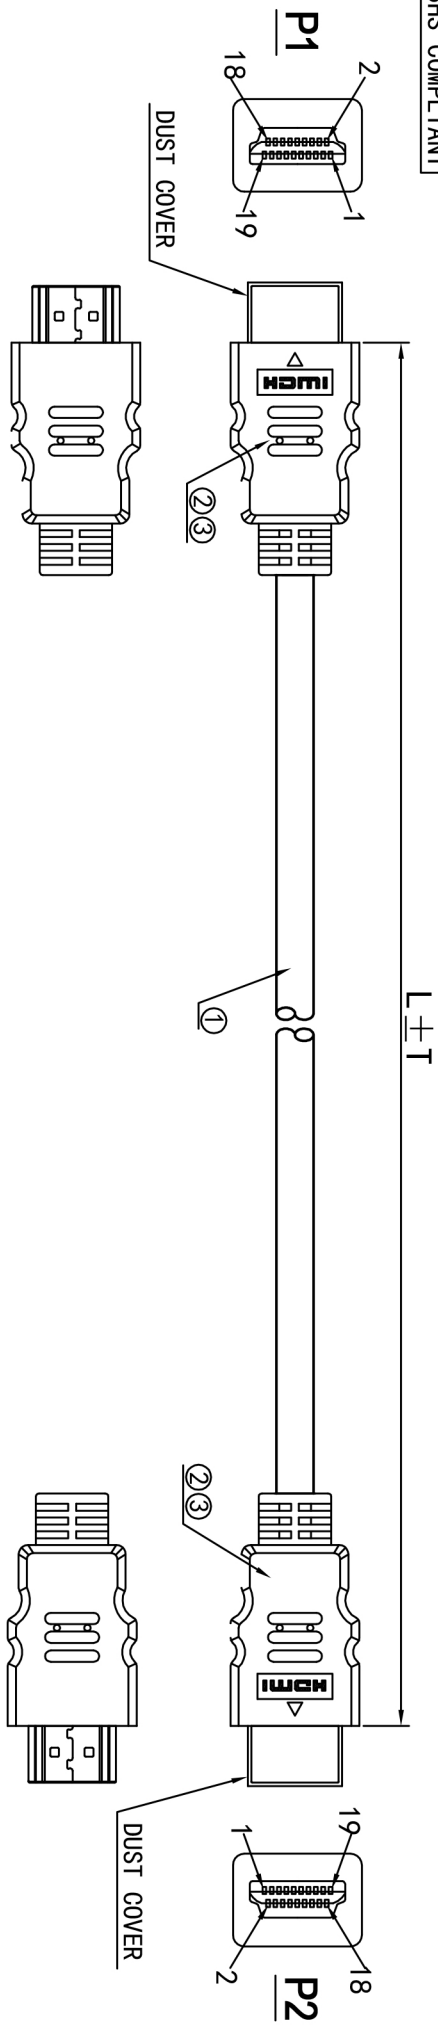

Datenblatt - Fiche technique - Data sheet

11.04.5573

ROLINE Monitorkabel HDMI High Speed, ST-ST, 3,0m

ROLINE Câble de raccordement pour écran HDMI High Speed M-M, 3,0m

ROLINE HDMI High Speed Cable, M/M, 3 m

- NOTES:**
1. CABLE: UL20276 (28AWG*1P+EAM)*4+28AWG*1P+28AWG*5C+AEB OD=7.3MM JACKET: PVC BLACK;
 - (HIGH SPEED HDMI CABLE)
 2. CONN: HDMI A/M INSULATION: BLACK, SHELL NICKEL-PLATED;
 3. OUTER MOLD: PVC 45P BLACK;

- ELECTRICAL TEST:**
1. 100% TEST OPEN SHORT MIS-WIRE;
 2. INSULATION RESISTANCE: 2M OHM MIN;

ITEM NO	L(MM)	T(MM)	HEAD SIZE	LABEL	PACK
11.04.5571	1000	±30	205*166MM	LABEL1	20PCS/CTN
11.04.5572	2000	±30	205*166MM	LABEL2	20PCS/CTN
11.04.5573	3000	±30	205*166MM	LABEL3	20PCS/CTN
11.04.5575	5000	±50	205*166MM	LABEL4	10PCS/CTN
11.04.5576	10000	±100	D0 N0T	LABEL5	5PCS/CTN

Company	Rotronic	Goods Code		Draw	F0038 ZYF	Date	2012-02-25	D	
ITEM NO	11.04.557X	Drawing Evidence:		Check		Date		C	
Goods NO		Unit (MM)		Approval		Date		B	
original NO.						Date		VER. A	REVISE
									Date