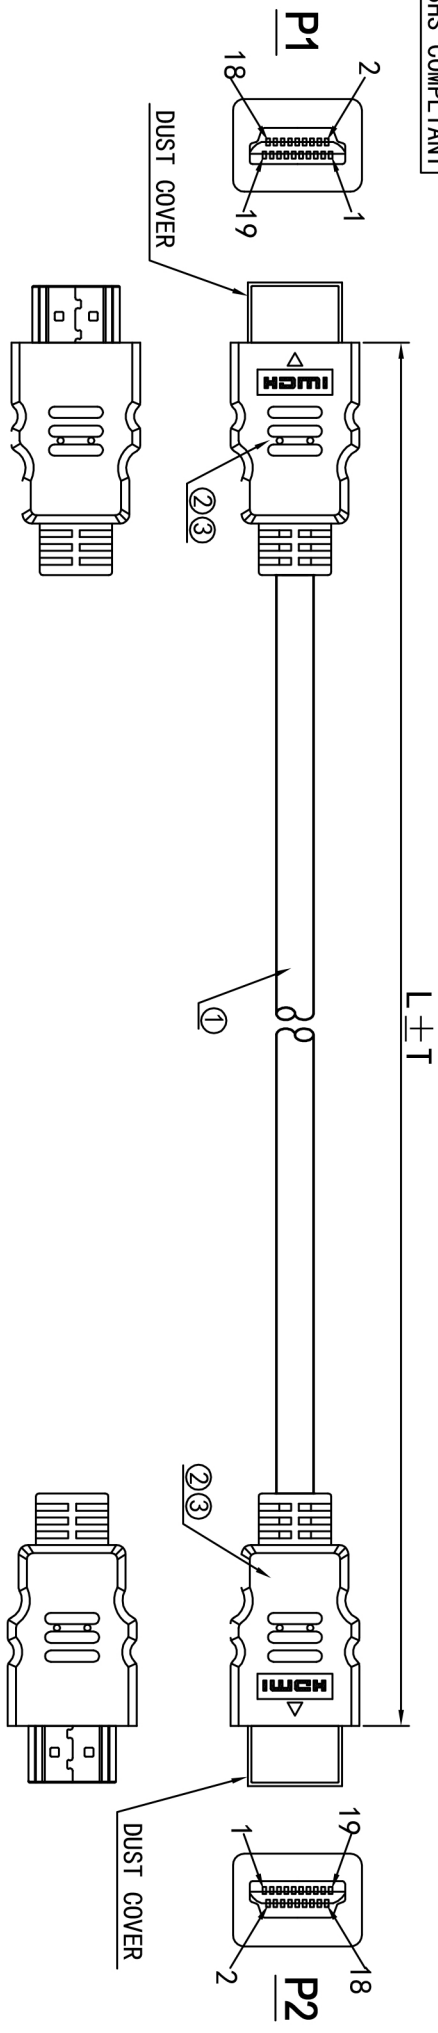

Datenblatt - Fiche technique - Data sheet

11.04.5575

ROLINE Monitorkabel HDMI High Speed, ST-ST, 5,0m

ROLINE Câble de raccordement pour écran HDMI High Speed M-M, 5,0m

ROLINE HDMI High Speed Cable, M/M, 5 m

- NOTES:**
1. CABLE: UL20276 (28AWG*1P+EAM)*4+28AWG*1P+28AWG*5C+AEB OD=7.3MM JACKET: PVC BLACK;
 - (HIGH SPEED HDMI CABLE)
 2. CONN: HDMI A/M INSULATION: BLACK, SHELL NICKEL-PLATED;
 3. OUTER MOLD: PVC 45P BLACK;

- ELECTRICAL TEST:**
1. 100% TEST OPEN SHORT MIS-WIRE;
 2. INSULATION RESISTANCE: 2M OHM MIN;

ITEM NO	L(MM)	T(MM)	HEAD SIZE	LABEL	PACK
11.04.5571	1000	±30	205*166MM	LABEL1	20PCS/CTN
11.04.5572	2000	±30	205*166MM	LABEL2	20PCS/CTN
11.04.5573	3000	±30	205*166MM	LABEL3	20PCS/CTN
11.04.5575	5000	±50	205*166MM	LABEL4	10PCS/CTN
11.04.5576	10000	±100	D0 N0T	LABEL5	5PCS/CTN

Company	Rotronic	Goods Code		Draw	F0038 ZYF	Date	2012-02-25	D	
ITEM NO	11.04.557X		Drawing Evidence:	Check		Date		C	
Goods NO				Approval		Date		B	
originalNO.		Unit (MM)				Date		VER. A	REVISE
									Date