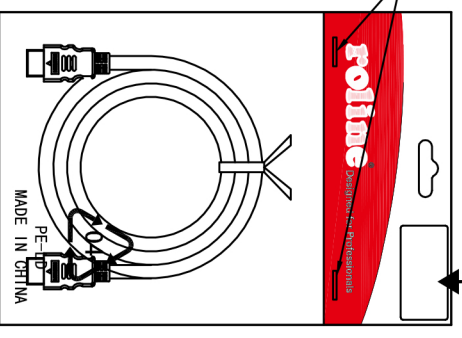

包装箱贴纸 (客供)

STICKER

订书针

Company	Rotronic	Goods Code		Draw	FC038 ZYF	Date	2012-02-25	D	
ITEM NO	11.04.557X	Drawing Evidence:		Check		Date		C	
Goods NO		Unit (MM)		Approval		Date		B	
Original NO.								VER. A	REVISE
									Date

Rotronic Co., Ltd.