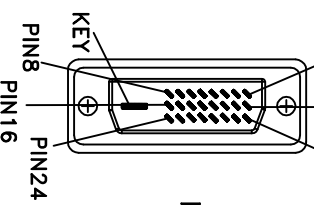

Datenblatt - Fiche technique - Data sheet

**11.04.5595**

ROLINE Monitorkabel DVI, ST-ST, (24+1) dual link, 10m

ROLINE Câble DVI pour écran, M-M, (24+1) dual link, 10,0m

ROLINE Monitor Cable, DVI (24+1), Dual Link, M/M, 10 m

# ROHS-COMPLIANT

LTR	REV.	DESCRIPTION	DATE
A*2	B	ECR # 071205-4 ADD LENGTH	12/05/07'
A*2	C	ECR # 080509-7 EDIT PACKING,ADD BAR CODE	05/09/08'

L+T

DVI\_D M

PLASTIC:BLACK

PIN24  
PIN16  
PIN8

P1

DVI\_D M

PLASTIC:BLACK

PIN1  
PIN9  
PIN17  
PIN8  
PIN16

P2

WIRE CONNECTION

P1	WIRE COLOR	P2
1		1
2		2
3		3
3		3
4		4
5		5
6		6
7		7
9		9
10		10
11		11
11		11
12		12
13		13
14		14
15		15
16		16
17		17
18		18
19		19
19		19
20		20
21		21
22		22
23		23
24		24
SHELL	BRAID SHIELDS	SHELL

REMARK:

- CABLE:UL -20276 [28AWG(7/0.127)\*1P+DRAIN WIRE+AL/MY+MYLAR]\*7C+28AWG(7/0.127)\*1P+28AWG(7/0.127)\*3C+AL/MYLAR+BRAID SHIELDS(85%)+T.C PVC JACKET, OD: 8.6±0.15mm, COLOR:BLACK(INK-K01).
- CONNECTOR:  
P1&P2:DVI\_D 25P: 24P+KEY MALE, GOLD FLASH CONTACT, NICKEL PLATED SHELL.
- SHIELD: P1&P2 COPPER FOIL 360° SOLDERED TO CONNECTOR SHELL & CABLE SHIELDING
- HOOD:  
P1&P2:MOLDED TYPE, PVC 45P, COLOR:BLACK(INK-K01)
- FERRITE CORE: (28.5\*17.5\*9.5) x 2
- TEST REQUEST:  
(1) 100% SHORT OPEN & MIS WIRE TEST.  
(2) CONTACT RESISTANCE 3 OHMS MAX.  
(3) INSULATION RESISTANCE 10M OHMS MIN.  
(4) HI-POT VOLTAGE: 300V DC.
- PACKING: EACH PC / POLY BAG + P/N LABEL