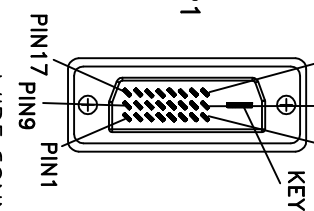

Datenblatt - Fiche technique - Data sheet

**11.04.5595**

ROLINE Monitorkabel DVI, ST-ST, (24+1) dual link, 10m

ROLINE Câble DVI pour écran, M-M, (24+1) dual link, 10,0m

ROLINE Monitor Cable, DVI (24+1), Dual Link, M/M, 10 m

# ROHS-COMPLIANT

LTR	REV.	DESCRIPTION	DATE
A*2	B	ECR # 071205-4 ADD LENGTH	12/05/07'
A*2	C	ECR # 080509-7 EDIT PACKING,ADD BAR CODE	05/09/08'

L+T

DVI\_D M

PLASTIC:BLACK

PIN24  
PIN16  
PIN8

P1

DVI\_D M

PLASTIC:BLACK

PIN1  
PIN9  
PIN17  
PIN8  
PIN16

P2

WIRE CONNECTION

P1	WIRE COLOR	P2
1		1
2		2
3		3
3		3
4		4
5		5
6		6
7		7
9		9
10		10
11		11
11		11
12		12
13		13
14		14
15		15
16		16
17		17
18		18
19		19
19		19
20		20
21		21
22		22
23		23
24		24
SHELL	BRAID SHIELDS	SHELL

REMARK:

- CABLE:UL -20276 [28AWG(7/0.127)\*1P+DRAIN WIRE+AL/MY+MYLAR]\*7C+28AWG(7/0.127)\*1P+28AWG(7/0.127)\*3C+AL/MYLAR+BRAID SHIELDS(85%)+T.C PVC JACKET, OD: 8.6±0.15mm, COLOR:BLACK(INK-K01).
- CONNECTOR:  
P1&P2:DVI\_D 25P: 24P+KEY MALE, GOLD FLASH CONTACT, NICKEL PLATED SHELL.
- SHIELD: P1&P2 COPPER FOIL 360° SOLDERED TO CONNECTOR SHELL & CABLE SHIELDING
- HOOD:  
P1&P2:MOLDED TYPE, PVC 45P, COLOR:BLACK(INK-K01)
- FERRITE CORE: (28.5\*17.5\*9.5) x 2
- TEST REQUEST:  
(1) 100% SHORT OPEN & MIS WIRE TEST.  
(2) CONTACT RESISTANCE 3 OHMS MAX.  
(3) INSULATION RESISTANCE 10M OHMS MIN.  
(4) HI-POT VOLTAGE: 300V DC.
- PACKING: EACH PC / POLY BAG + P/N LABEL