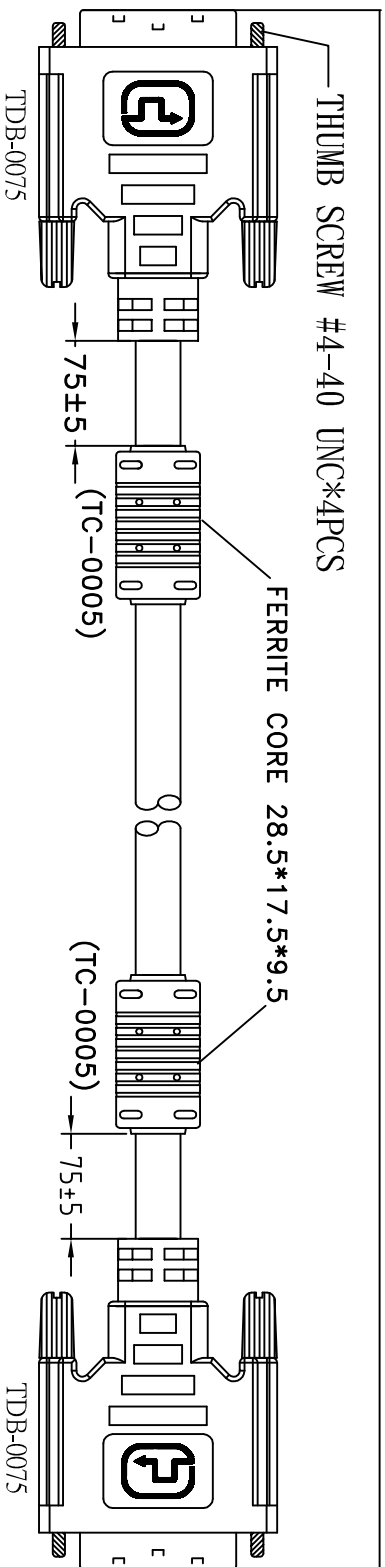

Datenblatt - Fiche technique - Data sheet

**11.04.5595**

ROLINE Monitorkabel DVI, ST-ST, (24+1) dual link, 10m

ROLINE Câble DVI pour écran, M-M, (24+1) dual link, 10,0m

ROLINE Monitor Cable, DVI (24+1), Dual Link, M/M, 10 m

# ROHS-COMPLIANT

LTR	REV.	DESCRIPTION	DATE
A*2	B	ECR # 071205-4 ADD LENGTH	12/05/07'
A*2	C	ECR # 080509-7 EDIT PACKING,ADD BAR CODE	05/09/08'

L+T

DVI\_D M

PLASTIC:BLACK

PIN24  
PIN16  
PIN8

P1

DVI\_D M

PLASTIC:BLACK

PIN1  
PIN9  
PIN17  
PIN8  
PIN16

P2

WIRE CONNECTION

P1	WIRE COLOR	P2
1		1
2		2
3		3
3		3
4		4
5		5
6		6
7		7
9		9
10		10
11		11
11		11
12		12
13		13
14		14
15		15
16		16
17		17
18		18
19		19
19		19
20		20
21		21
22		22
23		23
24		24
SHELL	BRAID SHIELDS	SHELL

REMARK:

- CABLE:UL -20276 [28AWG(7/0.127)\*1P+DRAIN WIRE+AL/MY+MYLAR]\*7C+28AWG(7/0.127)\*1P+28AWG(7/0.127)\*3C+AL/MYLAR+BRAID SHIELDS(85%)+T.C PVC JACKET, OD: 8.6±0.15mm, COLOR:BLACK(INK-K01).
- CONNECTOR:  
P1&P2:DVI\_D 25P: 24P+KEY MALE, GOLD FLASH CONTACT, NICKEL PLATED SHELL.
- SHIELD: P1&P2 COPPER FOIL 360° SOLDERED TO CONNECTOR SHELL & CABLE SHIELDING
- HOOD:  
P1&P2:MOLDED TYPE, PVC 45P, COLOR:BLACK(INK-K01)
- FERRITE CORE: (28.5\*17.5\*9.5) x 2
- TEST REQUEST:  
(1) 100% SHORT OPEN & MIS WIRE TEST.  
(2) CONTACT RESISTANCE 3 OHMS MAX.  
(3) INSULATION RESISTANCE 10M OHMS MIN.  
(4) HI-POT VOLTAGE: 300V DC.
- PACKING: EACH PC / POLY BAG + P/N LABEL