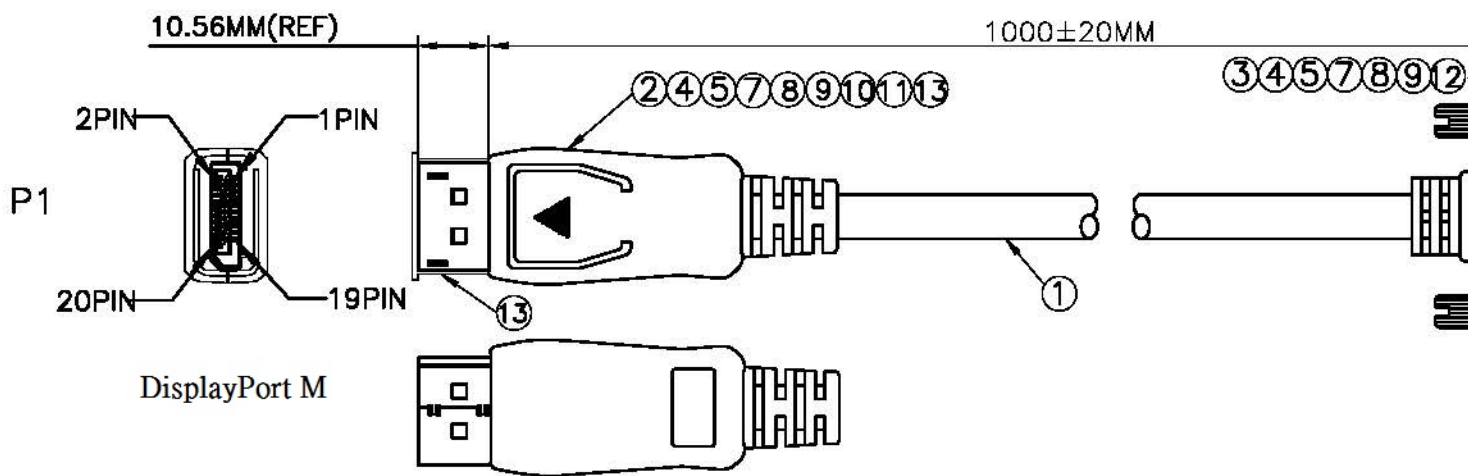

Datenblatt - Fiche technique - Data sheet

11.04.5613

ROLINE DisplayPort Kabel DP ST - DVI ST, 1,0m

ROLINE Câble DisplayPort DP M - DVI M, 1,0m

ROLINE DisplayPort Cable, DP-DVI (24+1), M/M, 1 m

ELECTRICAL TEST:
 1.100% OPEN & SHORT & MIS WIRE TEST
 2.CONTACT RESISTANCE:2 OHM(MAX)
 3.INSULATION RESISTANCE:10M OHM(MIN)
 4.HI-POT TEST:DC 300V/10ms

PCB

- 1 -
- 2 -
- 3 -
- 6 -
- 7 -
- 9 -
- 10 -
- 11 -
- 14 -
- 15 -
- 16 -

Shel

NO	DESCRIPTION	Q'TY	UNIT
13	DisplayPort M TRANSPARENT DUST COVER	1	pcs
12	DVI M TRANSPARENT DUST COVER	1	pcs
11	Display Port M ABS Up SHELL, COLOR:BLACK	1	pcs
10	Display Port M ABS Down SHELL, COLOR:BLACK	1	pcs
9	H.S.T:Ø1.5*42mm	1	pcs
8	H.S.T:Ø1.0*10mm	8	pcs
7	H.S.T:Ø2.0*10mm	8	pcs
6	#4-40UNC 2.8*45MM NICKEL PLATED	2	pcs
5	45P PVC COLOR:BLACK	38	g
4	TRANSPARENT PE	5	g
3	DVI(24+1)M SOLDER TYPE, SHELL NICKEL, PIN GOLD	1	pcs
2	DISPLAY PORT M+PCB+SMT	1	set
1	UL 20276 (30AWG*1PR+EAM)*4+30AWG*1PR+30AWG*3C+AEB(AL16*7/0.12) OD:5.5mm Black	1	M
NO	DESCRIPTION	Q'TY	UNIT

TOLERAN		INCHES	
.X	.015		
.XX	.010		
.XXX	.005		
DRAWN BY			
CHECK BY			
APPD BY			

X-ON Electronics

Largest Supplier of Electrical and Electronic Components

Click to view similar products for [Roline manufacturer](#):