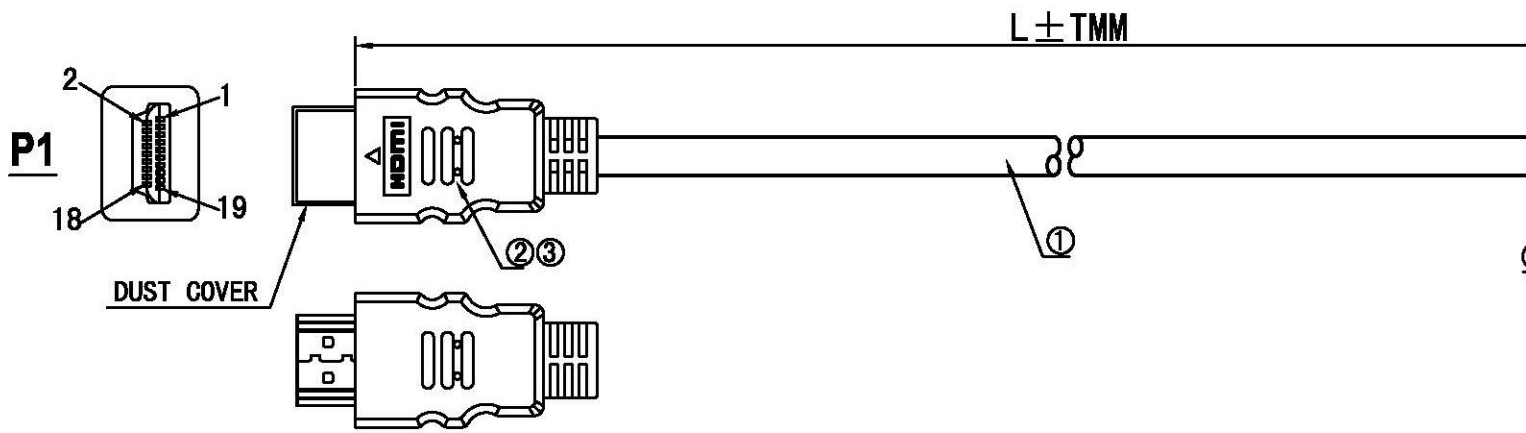

Datenblatt - Fiche technique - Data sheet

11.04.5701

ROLINE HDMI High Speed Kabel mit Ethernet, weiss, 1,0m

ROLINE Câble HDMI High Speed avec Ethernet, blanc, 1,0m

ROLINE HDMI High Speed Cable + Ethernet, M/M, 1 m

NOTES:

1. CABLE: UL20276 (28AWG*1P+EAM)*5C+28AWG*4C
 + AEB OD=7.3MM JACKET: PVC White

CABLE PRINT: High Speed HDMI™ Cable with Ethernet

2. CONN: HDMI A/M INSULATION: BLACK, SHELL GOLD-PLATED

3. OUTER MOLD: 45P white

RoHS & REACH compliant

ELECTRICAL TEST:

1. 100% TEST OPEN SHORT MIS-WIRE;

2. INSULATION RESISTANCE: 2M OHM MIN;

WIRE ADDRESS

ITEM NO.	L (MM)	T (MM)
11.04.5701	1000	+40/-0
11.04.5703	3000	+60/-0

ITEM NO.	11.04.5701, 11.04.5703	Draw	FC038 XW	Date	2014-06-10	rotronic
DESC.	ROLINE HDMI High Speed Cable w/Ethernet, AM/AM, white	Check		Date		
original NO.	Unit (MM)	Approval		Date		