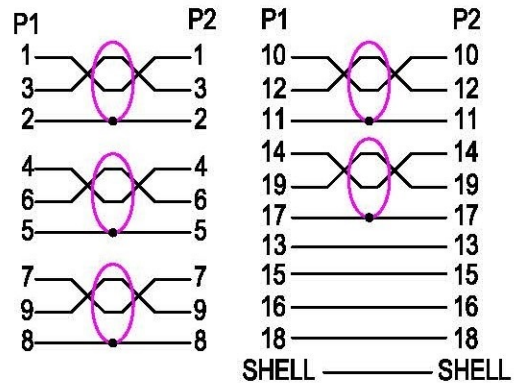

Datenblatt - Fiche technique - Data sheet

11.04.5701

ROLINE HDMI High Speed Kabel mit Ethernet, weiss, 1,0m

ROLINE Câble HDMI High Speed avec Ethernet, blanc, 1,0m

ROLINE HDMI High Speed Cable + Ethernet, M/M, 1 m

NOTES:

1. CABLE: UL20276 (28AWG*1P+EAM)*5C+28AWG*4C
 + AEB OD=7.3MM JACKET: PVC White

CABLE PRINT: High Speed HDMI™ Cable with Ethernet

2. CONN: HDMI A/M INSULATION: BLACK, SHELL GOLD-PLATED

3. OUTER MOLD: 45P white

RoHS & REACH compliant

ELECTRICAL TEST:

1. 100% TEST OPEN SHORT MIS-WIRE;

2. INSULATION RESISTANCE: 2M OHM MIN;

WIRE ADDRESS

ITEM NO.	L (MM)	T (MM)
11.04.5701	1000	+40/-0
11.04.5703	3000	+60/-0

ITEM NO.	11.04.5701, 11.04.5703	Draw	FC038 XW	Date	2014-06-10	rotronic
DESC.	ROLINE HDMI High Speed Cable w/Ethernet, AM/AM, white	Check		Date		
original NO.	Unit (MM)	Approval		Date		