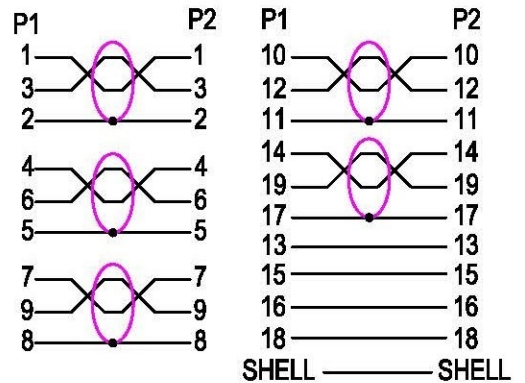

Datenblatt - Fiche technique - Data sheet

11.04.5703

ROLINE HDMI High Speed Kabel mit Ethernet, weiss, 3,0m

ROLINE Câble HDMI High Speed avec Ethernet, blanc, 3,0m

ROLINE HDMI High Speed Cable + Ethernet, M/M, 3 m

NOTES:

1. CABLE: UL20276 (28AWG*1P+EAM)*5C+28AWG*4C
 + AEB OD=7.3MM JACKET: PVC White

CABLE PRINT: High Speed HDMI™ Cable with Ethernet

2. CONN: HDMI A/M INSULATION: BLACK, SHELL GOLD-PLATED

3. OUTER MOLD: 45P white

RoHS & REACH compliant

ELECTRICAL TEST:

- 1. 100% TEST OPEN SHORT MIS-WIRE;
- 2. INSULATION RESISTANCE: 2M OHM MIN;

WIRE ADDRESS

ITEM NO.	L (MM)	T (MM)
11.04.5701	1000	+40/-0
11.04.5703	3000	+60/-0

ITEM NO.	11.04.5701, 11.04.5703	Draw	FC038 XW	Date	2014-06-10	rotronic
DESC.	ROLINE HDMI High Speed Cable w/Ethernet, AM/AM, white	Check		Date		
original NO.	Unit (MM)	Approval		Date		