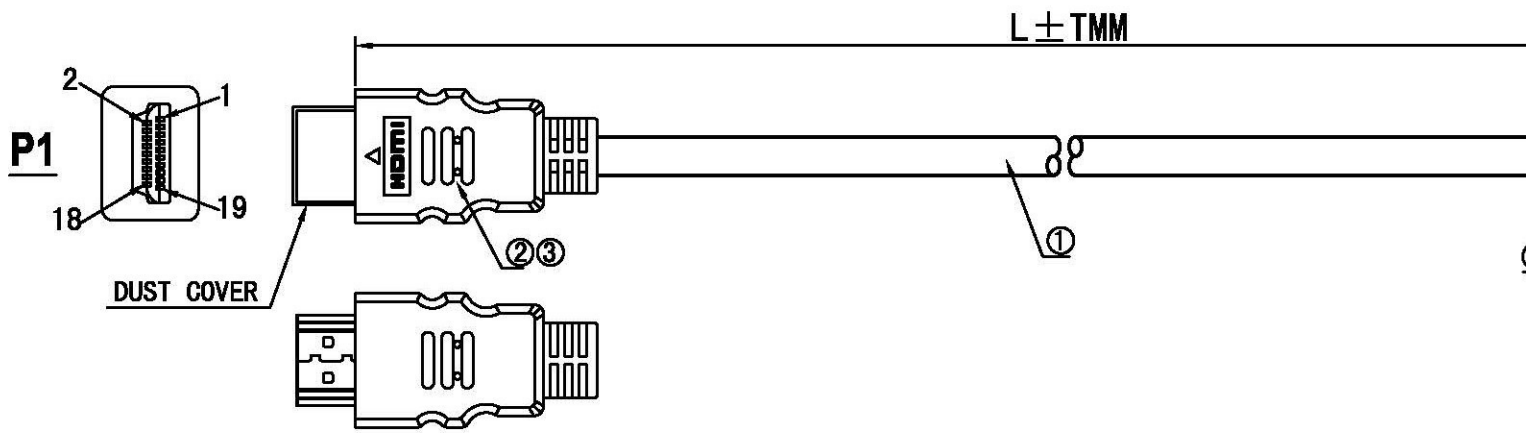

Datenblatt - Fiche technique - Data sheet

11.04.5703

ROLINE HDMI High Speed Kabel mit Ethernet, weiss, 3,0m

ROLINE Câble HDMI High Speed avec Ethernet, blanc, 3,0m

ROLINE HDMI High Speed Cable + Ethernet, M/M, 3 m

NOTES:

1. CABLE: UL20276 (28AWG*1P+EAM)*5C+28AWG*4C
 + AEB OD=7.3MM JACKET: PVC White

CABLE PRINT: High Speed HDMI™ Cable with Ethernet

2. CONN: HDMI A/M INSULATION: BLACK, SHELL GOLD-PLATED

3. OUTER MOLD: 45P white

RoHS & REACH compliant

ELECTRICAL TEST:

- 1. 100% TEST OPEN SHORT MIS-WIRE;
- 2. INSULATION RESISTANCE: 2M OHM MIN;

WIRE ADDRESS

ITEM NO.	L (MM)	T (MM)
11.04.5701	1000	+40/-0
11.04.5703	3000	+60/-0

ITEM NO.	11.04.5701, 11.04.5703	Draw	FC038 XW	Date	2014-06-10	rotronic
DESC.	ROLINE HDMI High Speed Cable w/Ethernet, AM/AM, white	Check		Date		
original NO.	Unit (MM)	Approval		Date		