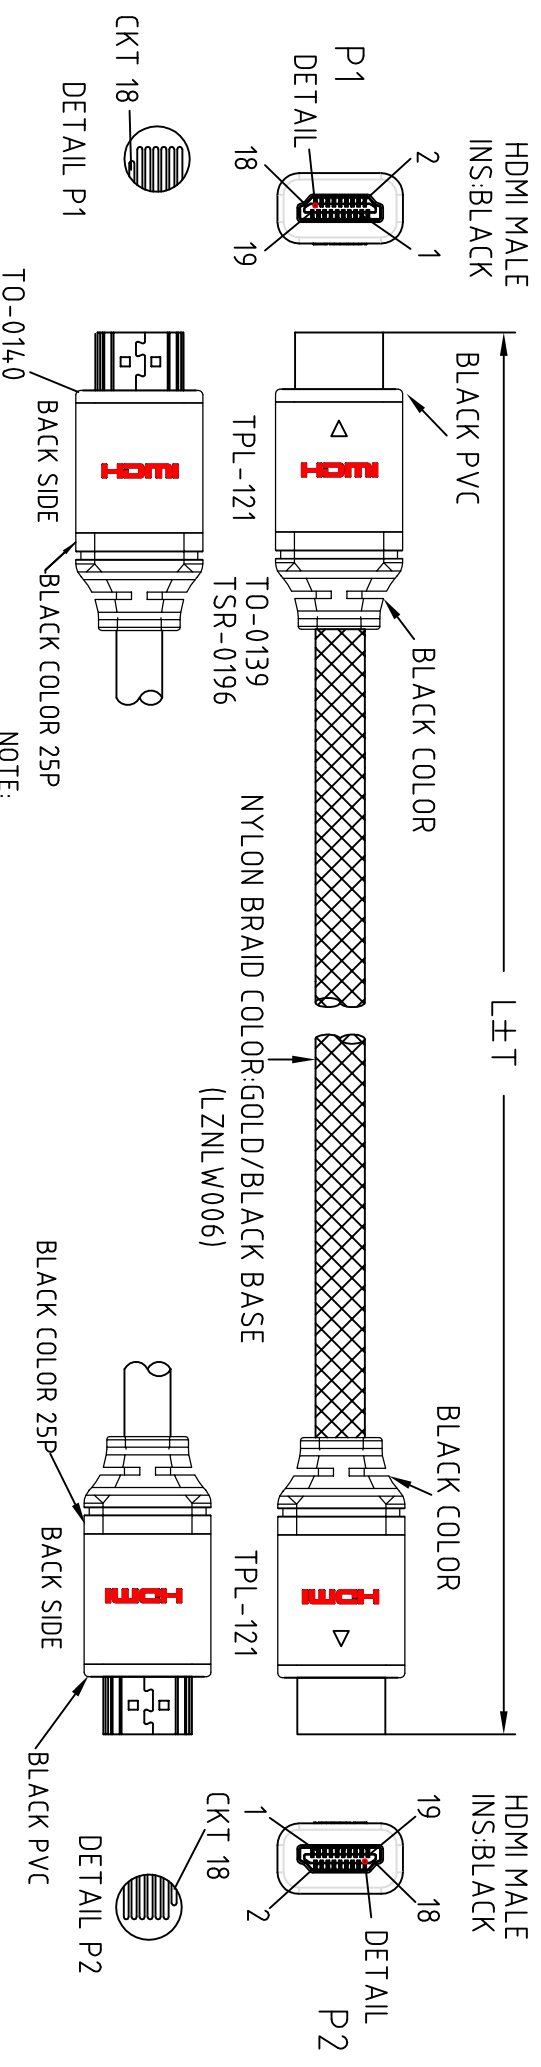

Datenblatt - Fiche technique - Data sheet

**11.04.5561**

ROLINE GOLD HDMI High Speed Kabel, ST-ST, 1,0m

ROLINE GOLD Câble HDMI High Speed, M-M, 1,0m

ROLINE GOLD HDMI High Speed Cable, M/M, 1 m

# ROHS-COMPLIANT

LTR	REV.	DESCRIPTION	DATE
1	B	ECR # 100330-4 EDIT BAR CODE NO.	03/30/10'

**NOTE:**

- 1.CABLE: UL-20276 [28AWG(7/0.127 T.C)×1P INS:FOAM-SKIN-PE+D.W(7/0.127 T.C)+Free-Edge-Foil/Mylar]×4C +28AWG(7/0.127 T.C)×1P INS:HD-PE+28AWG(7/0.127 T.C)×5C INS:HD-PE+AL/MY+B.D (85%) PVC JACKET OD:6.6±0.19mm COLOR:BLACK(INK-K01).
- 2.CONNECTOR: P1&P2: HDMI 19P MALE W/P/CB CONTACT: 15u" ; GOLD FLASH (1.8u") SHELL. 3.SHEILD:INNER MOLD MUST BE WRAPPED COPPER 360° SOLDER TO CONNECTOR SHELL & CABLE BRAID 4.HOOD: P1&P2:ASSY TYPE, ALUMINUM HOOD GOLD PLATED, SR:MOLDED TYPE,PVC 45P,COLOR:BLACK(INK-K01) . 5.ELECTRICAL TEST:100% OPEN SHORT & MIS WIRE TEST. CONTACT RESISTANCE 3 ohm Max . INSULATION RESISTANCE 10M ohm Min . HI-POT DC300V
- 6.PACKING: EACH PC/POLYBAG+BIG HEADER CARD+BARCODE LABEL.

HDMI P1	PIN OUT	HDMI P2	HDMI CABLE FUNCTION
1		1	TMDS DATA 2+
2		2	TMDS DATA 2-
3		3	TMDS DATA 1+
4		4	TMDS DATA 1-
5		5	TMDS DATA 0 SHIELD
6		6	TMDS DATA 1+
7		7	TMDS DATA 0+
8		8	TMDS DATA 0-
9		9	TMDS DATA 0 SHIELD
10		10	TMDS CLOCK +
11		11	TMDS CLOCK -
12		12	TMDS CLOCK SHIELD
13		13	DDC DATA
14		14	DDC CLOCK
15		15	RESERVED (IN CABLE BUT N.C.ON DEVICE)
16		16	CEC
17		17	DDC/CEC GROUND
18		18	+5V POWER
19		19	HOT PLUG DETECT
SHELL		SHELL	GROUND

200-1310-4	200-1310-3	200-1310-2	200-1310-1
11.04.5565	11.04.5563	11.04.5562	11.04.5561
5000	3000	2000	1000
50	30	30	20
10	20	20	20
7611990189663	7611990189656	7611990189649	7611990189618
1			

Tolerance	Inch	M/M
.X	.015	.30
.XX	.010	.10
.XXX	.005	.05