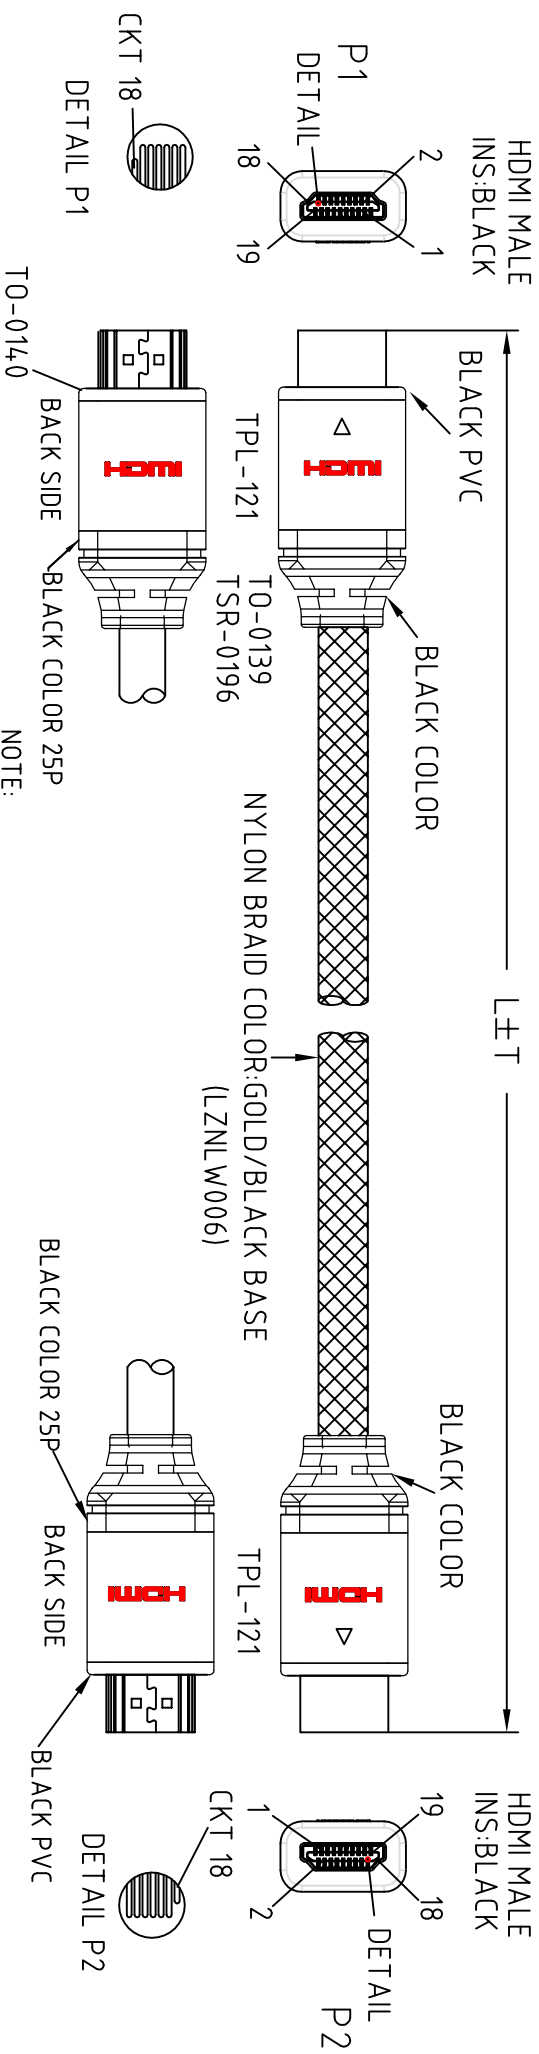

Datenblatt - Fiche technique - Data sheet

11.04.5562

ROLINE GOLD HDMI High Speed Kabel, ST-ST, 2,0m

ROLINE GOLD Câble HDMI High Speed, M-M, 2,0m

ROLINE GOLD HDMI High Speed Cable, M/M, 2 m

ROHS-COMPLIANT

LTR	REV.	DESCRIPTION	DATE
1	B	ECR # 100330-4 EDIT BAR CODE NO.	03/30/10'

NOTE:

1.CABLE: UL-20276 [28AWG/7/0.127 T.C]x1P INS:FOAM-SKIN-PE+D.W(7/0.127 T.C)+Free-Edge-Foil/Mylar]x4C +28AWG(7/0.127 T.C)x1P INS:HD-PE+28AWG(7/0.127 T.C)x5C INS:HD-PE+AL/MY+B.D (85%) PVC JACKET OD:6.6±0.19mm COLOR:BLACK(INK-K01).

CABLE MUST PRINT: High Speed HDMI™ Cable

2.CONNECTOR:

P1&P2: HDMI 19P MALE W/P/CB CONTACT: 15u" ; GOLD FLASH (1.8u") SHELL.

3.SHEILD:INNER MOLD MUST BE WRAPPED COPPER 360° SOLDER TO CONNECTOR SHELL & CABLE BRAID, 4.HOOD: P1&P2:ASSY TYPE, ALUMINUM HOOD GOLD PLATED,

HDMI P1	PIN OUT	HDMI P2	CABLE FUNCTION
1		1	TMDS DATA 2+
2		2	TMDS DATA 2-
3		3	TMDS DATA 1+
4		4	TMDS DATA 1-
5		5	TMDS DATA 0+
6		6	TMDS DATA 0-
7		7	TMDS DATA 0 SHIELD
8		8	TMDS DATA 0 SHIELD
9		9	TMDS DATA 0-
10		10	TMDS CLOCK +
11		11	TMDS CLOCK -
12		12	TMDS CLOCK SHIELD
13		13	DDC DATA
14		14	DDC CLOCK
15		15	RESERVED (IN CABLE BUT N.C.ON DEVICE)
16		16	DDC/CEC GROUND
17		17	+5V POWER
18		18	HOT PLUG DETECT
19		19	GROUND