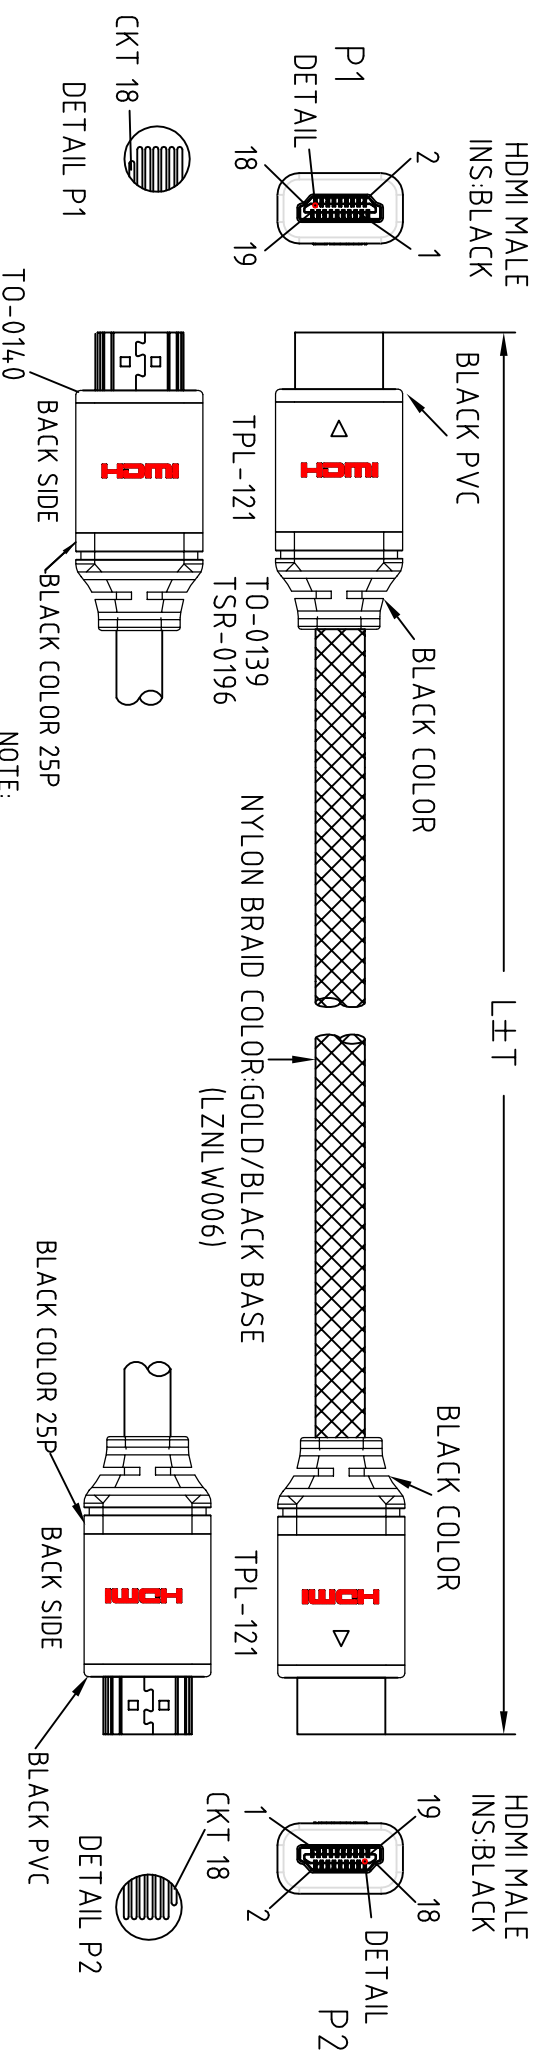

Datenblatt - Fiche technique - Data sheet

11.04.5563

ROLINE GOLD HDMI High Speed Kabel, ST-ST, 3,0m

ROLINE GOLD Câble HDMI High Speed, M-M, 3,0m

ROLINE GOLD HDMI High Speed Cable, M/M, 3 m

ROHS-COMPLIANT

LTR	REV.	DESCRIPTION	DATE
1	B	ECR # 100330-4 EDIT BAR CODE NO.	03/30/10'

NOTE:

- 1.CABLE: UL-20276 [28AWG(7/0.127 T.C)×1P INS:FOAM-SKIN-PE+D.W(7/0.127 T.C)+Free-Edge-Foil/Mylar]×4C +28AWG(7/0.127 T.C)×1P INS:HD-PE+28AWG(7/0.127 T.C)×5C INS:HD-PE+AL/MY+B.D (85%) PVC JACKET OD:6.6±0.19mm COLOR:BLACK(INK-K01).
CABLE MUST PRINT: High Speed HDMI™ Cable
- 2.CONNECTOR:
P1&P2: HDMI 19P MALE W/P/CB CONTACT: 15u" ; GOLD FLASH (1.8u") SHELL.
3.SHEILD:INNER MOLD MUST BE WRAPPED COPPER 360° SOLDER TO CONNECTOR SHELL & CABLE BRAID
4.HOOD: P1&P2:ASSY TYPE, ALUMINUM HOOD GOLD PLATED,
SR:MOLDED TYPE,PVC 45P,COLOR:BLACK(INK-K01) .
5.ELECTRICAL TEST:100% OPEN SHORT & MIS WIRE TEST.
CONTACT RESISTANCE 3 ohm Max .
INSULATION RESISTANCE 10M ohm Min .
HI-POT DC300V
- 6.PACKING: EACH PC/POLYBAG+BIG HEADER CARD+BARCODE LABEL.

HDMI P1	PIN OUT	HDMI P2	HDMI CABLE FUNCTION
1		1	TMDS DATA 2+
2		2	TMDS DATA 2-
3		3	TMDS DATA 1+
4		4	TMDS DATA 1-
5		5	TMDS DATA 0+
6		6	TMDS DATA 0-
7		7	TMDS DATA 0 SHIELD
8		8	TMDS DATA 0 SHIELD
9		9	TMDS DATA 0-
10		10	TMDS CLOCK +
11		11	TMDS CLOCK -
12		12	TMDS CLOCK SHIELD
13		13	DDC DATA
14		14	DDC DATA
15		15	RESERVED (IN CABLE BUT N.C.ON DEVICE)
16		16	DDC/C/CEC GROUND
17		17	+5V POWER
18		18	HOT PLUG DETECT
19		19	GROUND

200-1310-4	200-1310-3	200-1310-2	200-1310-1
11.04.5565	11.04.5563	11.04.5562	11.04.5561
5000	3000	2000	1000
50	30	30	20
10	20	20	20
7611990189663	7611990189656	7611990189649	7611990189618

Tolerance Inch M/M
.X .015 .30
.XX .010 .10
.XXX .005 .05