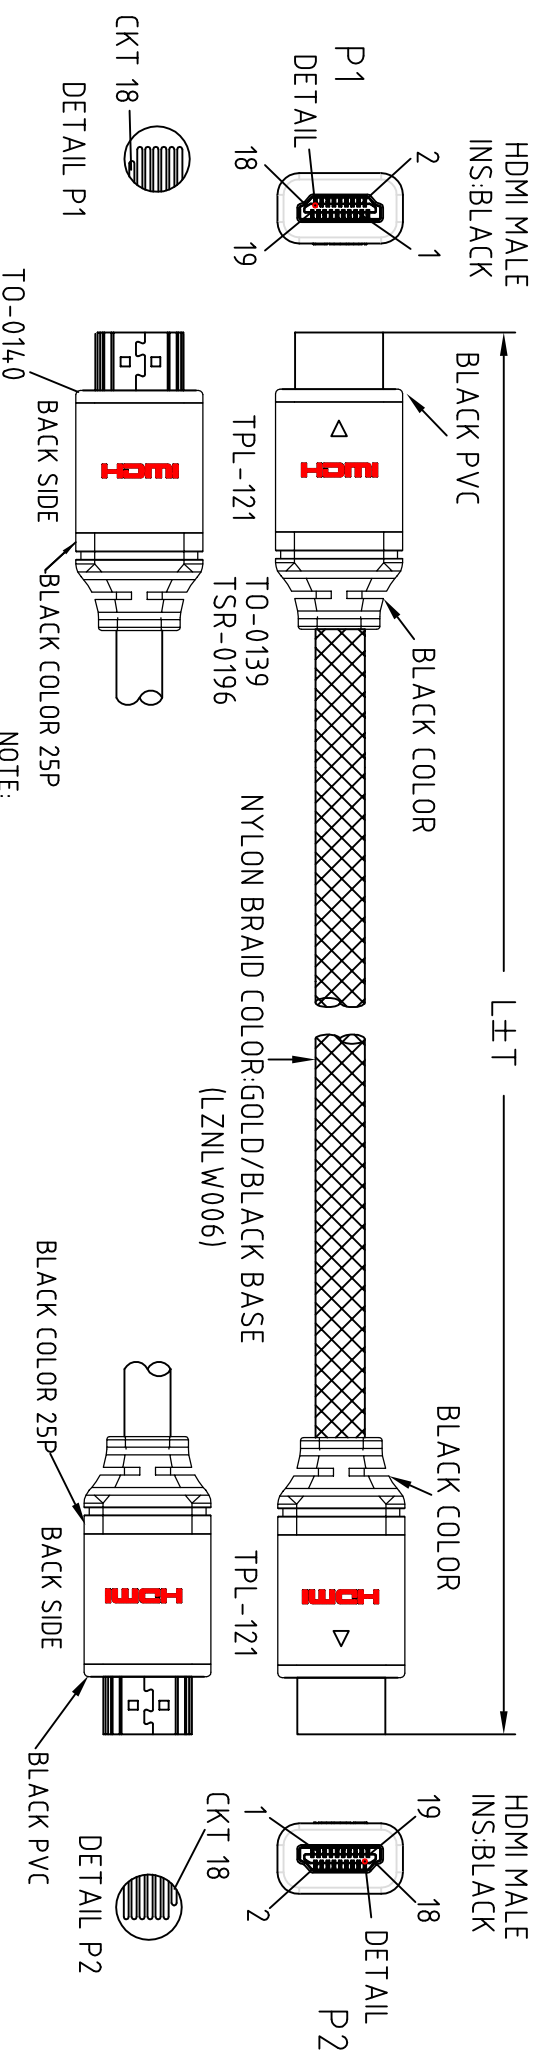

Datenblatt - Fiche technique - Data sheet

11.04.5566

ROLINE GOLD HDMI High Speed Kabel, ST-ST, 10,0m

ROLINE GOLD Câble HDMI High Speed, M-M, 10 m

ROLINE GOLD HDMI High Speed Cable, M/M, 10 m

ROHS-COMPLIANT

LTR	REV.	DESCRIPTION	DATE
△1	B	ECR # 100330-4 EDIT BAR CODE NO.	03/30/10'

NOTE:

- 1.CABLE: UL-20276 [28AWG(7/0.127 T.C)×1P INS:FOAM-SKIN-PE+D.W(7/0.127 T.C)+Free-Edge-Foil/Mylar]×4C +28AWG(7/0.127 T.C)×1P INS:HD-PE+28AWG(7/0.127 T.C)×5C INS:HD-PE+AL/MY+B.D (85%) PVC JACKET OD:6.6±0.19mm COLOR:BLACK(INK-K01).
CABLE MUST PRINT: High Speed HDMI™ Cable
- 2.CONNECTOR:
P1&P2: HDMI 19P MALE W/P.CB CONTACT: 15u" ; GOLD FLASH (1.8u") SHELL.
3.SHEILD:INNER MOLD MUST BE WRAPPED COPPER 360° SOLDER TO CONNECTOR SHELL & CABLE BRAID
4.HOOD: P1&P2:ASSY TYPE, ALUMINUM HOOD GOLD PLATED, SR:MOLDED TYPE,PVC 45P,COLOR:BLACK(INK-K01) .
5.ELECTRICAL TEST:100% OPEN SHORT & MIS WIRE TEST.
CONTACT RESISTANCE 3 ohm Max .
INSULATION RESISTANCE 10M ohm Min .
HI-POT DC300V
- 6.PACKING: EACH PC/POLYBAG+BIG HEADER CARD+BARCODE LABEL.

HDMI P1	PIN OUT	HDMI P2	CABLE FUNCTION
1		1	TMDS DATA 2+
2		2	TMDS DATA 2-
3		3	TMDS DATA 1+
4		4	TMDS DATA 1-
5		5	TMDS DATA 0+
6		6	TMDS DATA 0-
7		7	TMDS DATA 0 SHIELD
8		8	TMDS DATA 0 SHIELD
9		9	TMDS DATA 0-
10		10	TMDS CLOCK +
11		11	TMDS CLOCK -
12		12	TMDS CLOCK SHIELD
13		13	DDC DATA
14		14	DDC CLOCK
15		15	RESERVED (IN CABLE BUT N.C.ON DEVICE)
16		16	DDC/CEC GROUND
17		17	+5V POWER
18		18	HOT PLUG DETECT
19		19	GROUND

200-1310-4	200-1310-3	200-1310-2	200-1310-1
11.04.5565	11.04.5563	11.04.5562	11.04.5561
5000	3000	2000	1000
50	30	30	20
10	20	20	20
7611990189663	7611990189656	7611990189649	7611990189618

Tolerance	Inch	M/M
.X	.015	.30
.XX	.010	.10
.XXX	.005	.05