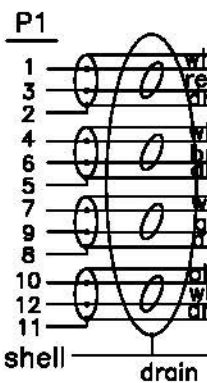

Datenblatt - Fiche technique - Data sheet

11.04.5644

ROLINE GOLD DisplayPort Kabel, DP ST - ST, 1,0m

ROLINE GOLD Câble DisplayPort DP M - DP M, 1,0m

ROLINE GOLD DisplayPort Cable, DP-DP, M/M, 1 m

10.56MM(REF)

1000±20MM

DisplayPort M

Electrical Test:

1. 100%Test(Open ,short ,miss wire)
2. Contact Resistance: 2 ohm max.
3. Insulation Resistance: 10M ohm min.
4. Hi-pot:300V DC/10ms

11	Wire Clip OD:6.0mm	2	pcs
10	TRANSPARENT PE	4	g
9	45P BLACK PVC	10	g
8	TUBE BLACK :ø1.5*5mm THIN	0.05	m
7	TUBE BLACK :ø1.0*10mm THIN	0.1	m
6	TUBE BLACK :ø2.5*15mm THIN	0.15	m
5	DisplayPort M TRANSPARENT DUST COVER	2	pcs
4	DisplayPort M(DP01#)ABS Up Shell no mark	2	pcs
3	DisplayPort M(DP01#)ABS Down Shell no mark	2	pcs
2	DisplayPort M Connector with PCB Shell Gold Plated,Pin Gold 3u" Plated	2	pcs
1	UL20276 (24AWG*1P+EAM)*5C+24AWG*4C+MAEB(50%) OD:10.0mm, w/black & yellow net pin 20 removed		m
NO	DESCRIPTION	Q'TY	UNIT

		TOLERANCE	
		INCHES	
⊕	≡	.X	.015
		.XX	.010
		.XXX	.005
DRAWN BY			
CHECK BY			
APPD BY			

X-ON Electronics

Largest Supplier of Electrical and Electronic Components

Click to view similar products for [Roline manufacturer](#):