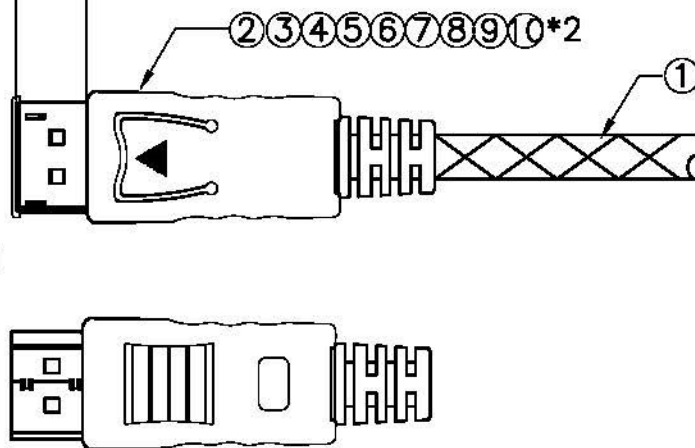

Datenblatt - Fiche technique - Data sheet

11.04.5644

ROLINE GOLD DisplayPort Kabel, DP ST - ST, 1,0m

ROLINE GOLD Câble DisplayPort DP M - DP M, 1,0m

ROLINE GOLD DisplayPort Cable, DP-DP, M/M, 1 m

10.56MM(REF)

1000±20MM

DisplayPort M

Electrical Test:

1. 100%Test(Open ,short ,miss wire)
2. Contact Resistance: 2 ohm max.
3. Insulation Resistance: 10M ohm min.
4. Hi-pot:300V DC/10ms

11	Wire Clip OD:6.0mm	2	pcs
10	TRANSPARENT PE	4	g
9	45P BLACK PVC	10	g
8	TUBE BLACK :ø1.5*5mm THIN	0.05	m
7	TUBE BLACK :ø1.0*10mm THIN	0.1	m
6	TUBE BLACK :ø2.5*15mm THIN	0.15	m
5	DisplayPort M TRANSPARENT DUST COVER	2	pcs
4	DisplayPort M(DP01#)ABS Up Shell no mark	2	pcs
3	DisplayPort M(DP01#)ABS Down Shell no mark	2	pcs
2	DisplayPort M Connector with PCB Shell Gold Plated,Pin Gold 3u" Plated	2	pcs
1	UL20276 (24AWG*1P+EAM)*5C+24AWG*4C+MAEB(50%) OD:10.0mm, w/black & yellow net pin 20 removed		m
NO	DESCRIPTION	Q'TY	UNIT

		TOLERANCE	
		INCHES	
⊕	≡	.X	.015
		.XX	.010
		.XXX	.005
DRAWN BY			
CHECK BY			
APPD BY			

X-ON Electronics

Largest Supplier of Electrical and Electronic Components

Click to view similar products for [Roline manufacturer](#):