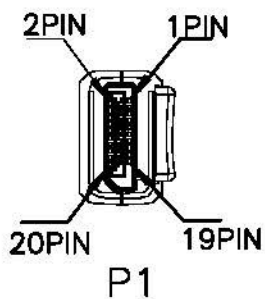

Datenblatt - Fiche technique - Data sheet

11.04.5644

ROLINE GOLD DisplayPort Kabel, DP ST - ST, 1,0m

ROLINE GOLD Câble DisplayPort DP M - DP M, 1,0m

ROLINE GOLD DisplayPort Cable, DP-DP, M/M, 1 m

10.56MM(REF)

1000±20MM

DisplayPort M

Electrical Test:

1. 100%Test(Open ,short ,miss wire)
2. Contact Resistance: 2 ohm max.
3. Insulation Resistance: 10M ohm min.
4. Hi-pot:300V DC/10ms

11	Wire Clip OD:6.0mm	2	pcs
10	TRANSPARENT PE	4	g
9	45P BLACK PVC	10	g
8	TUBE BLACK :ø1.5*5mm THIN	0.05	m
7	TUBE BLACK :ø1.0*10mm THIN	0.1	m
6	TUBE BLACK :ø2.5*15mm THIN	0.15	m
5	DisplayPort M TRANSPARENT DUST COVER	2	pcs
4	DisplayPort M(DP01#)ABS Up Shell no mark	2	pcs
3	DisplayPort M(DP01#)ABS Down Shell no mark	2	pcs
2	DisplayPort M Connector with PCB Shell Gold Plated,Pin Gold 3u" Plated	2	pcs
1	UL20276 (24AWG*1P+EAM)*5C+24AWG*4C+MAEB(50%) OD:10.0mm, w/black & yellow net pin 20 removed		m
NO	DESCRIPTION	Q'TY	UNIT

		TOLERANCE	
		INCHES	
⊕	≡	.X	.015
		.XX	.010
		.XXX	.005
DRAWN BY			
CHECK BY			
APPD BY			

X-ON Electronics

Largest Supplier of Electrical and Electronic Components

Click to view similar products for [Roline manufacturer](#):