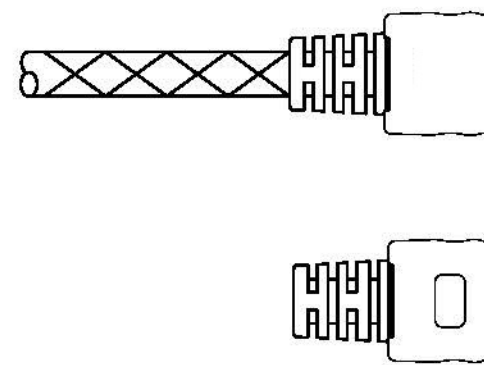

Datenblatt - Fiche technique - Data sheet

11.04.5644

ROLINE GOLD DisplayPort Kabel, DP ST - ST, 1,0m

ROLINE GOLD Câble DisplayPort DP M - DP M, 1,0m

ROLINE GOLD DisplayPort Cable, DP-DP, M/M, 1 m

10.56MM(REF)

1000±20MM

DisplayPort M

Electrical Test:

1. 100%Test(Open ,short ,miss wire)
2. Contact Resistance: 2 ohm max.
3. Insulation Resistance: 10M ohm min.
4. Hi-pot:300V DC/10ms

11	Wire Clip OD:6.0mm	2	pcs
10	TRANSPARENT PE	4	g
9	45P BLACK PVC	10	g
8	TUBE BLACK :ø1.5*5mm THIN	0.05	m
7	TUBE BLACK :ø1.0*10mm THIN	0.1	m
6	TUBE BLACK :ø2.5*15mm THIN	0.15	m
5	DisplayPort M TRANSPARENT DUST COVER	2	pcs
4	DisplayPort M(DP01#)ABS Up Shell no mark	2	pcs
3	DisplayPort M(DP01#)ABS Down Shell no mark	2	pcs
2	DisplayPort M Connector with PCB Shell Gold Plated,Pin Gold 3u" Plated	2	pcs
1	UL20276 (24AWG*1P+EAM)*5C+24AWG*4C+MAEB(50%) OD:10.0mm, w/black & yellow net pin 20 removed		m
NO	DESCRIPTION	Q'TY	UNIT

		TOLERANCE	
		INCHES	
⊕	≡	.X	.015
		.XX	.010
		.XXX	.005
DRAWN BY			
CHECK BY			
APPD BY			

X-ON Electronics

Largest Supplier of Electrical and Electronic Components

Click to view similar products for [Roline manufacturer](#):