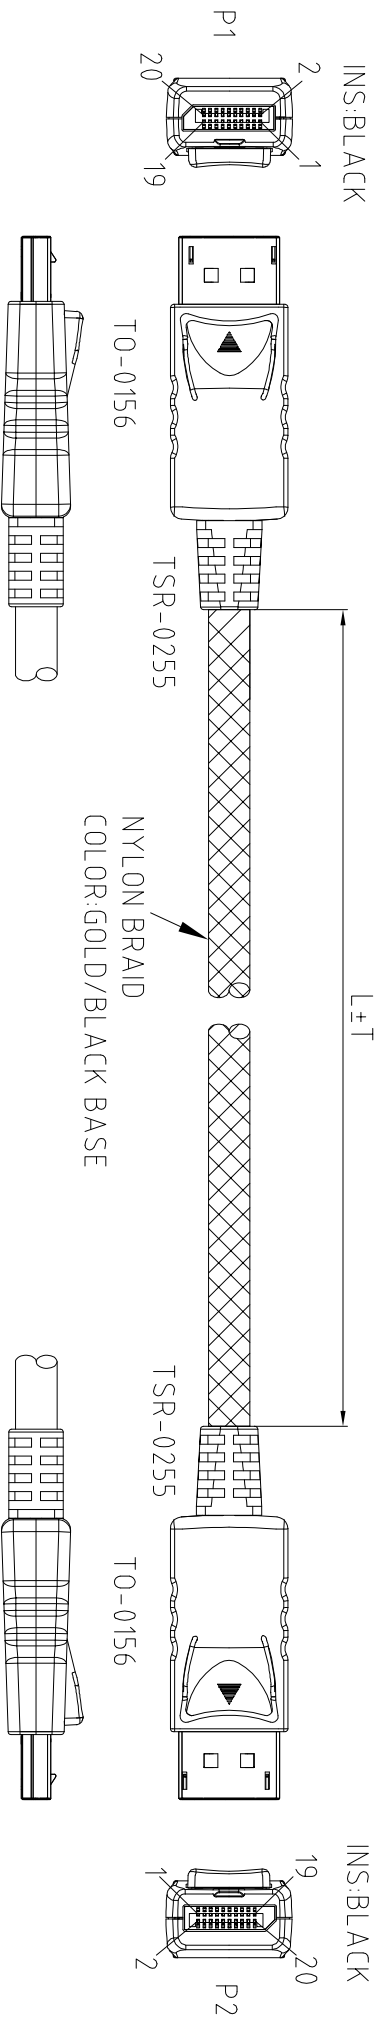

Datenblatt - Fiche technique - Data sheet

11.04.5646

ROLINE GOLD DisplayPort Kabel, DP ST - ST, 3,0m

ROLINE GOLD Câble DisplayPort DP M - DP M, 3,0m

ROLINE GOLD DisplayPort Cable, DP-DP, M/M, 3 m

ROHS-COMPLIANT

LTR	REV	DESCRIPTION	DATE

DISPLAYPORT MALE
INS:BLACK

DISPLAYPORT MALE
INS:BLACK

NOTE:

- CABLE: UL-20276 [#30(7/0.1 T.C)×1P INS:FOAM-PE+D.W(7/0.1 T.C)+AL/MY +Hot-melt Mylar]×5C + #30(7/0.1 T.C)×4C INS:Polyethylene+AL/MY+ B.D(85%) PVC JACKET, OD:6.5±0.2mm COLOR:MATT BLACK(INK-K01).
- CONNECTOR:
P1 & P2: DISPLAYPORT 20P MALE W/PCB & LATCH CONTACT:15U"
GOLD PLATED SHELL.
- SHIELD:INNER MOLD MUST BE WRAPPED COPPER TO CONNECTOR SHELL & CABLE BRAID
- HOOD:ASS'Y TYPE, PLASTIC HOOD COLOR: GOLD
- ELECTRICAL TEST:
(1)100% OPEN SHORT & MIS WIRE TEST.
(2)CONTACT RESISTANCE 3 ohm Max.
(3)INSULATION RESISTANCE 10M ohm Min.
- PACKING: EACH PC / POLYBAG+BIG HEADER CARD+BAR CODE LABEL.

DWG	P/N	L(mm)	T(mm)	PCS/INNER CARTON	PCS/CARTON
200-1484-3	11.04.5647-5	5000	50	5	10
200-1484-2	11.04.5646-10	3000	30	10	20
200-1484-1	11.04.5645-10	2000	30	10	20

Tolerance Inch M/M	
X	.015 .30
.XX	.010 .10
.XXX	.005 .05

Rotronic co., LTD.
Title
DISPLAYPORT ASS'Y CABLE

Draw	FANNIE 12/13/10'		
Check			
Engr			
Customer P/N	App'd	Customer: T-RAG	
Scale NONE	Units M/M	Third Angle Projection	
Dwg No. 200-1484	REV:A	Sheet: 1/2	