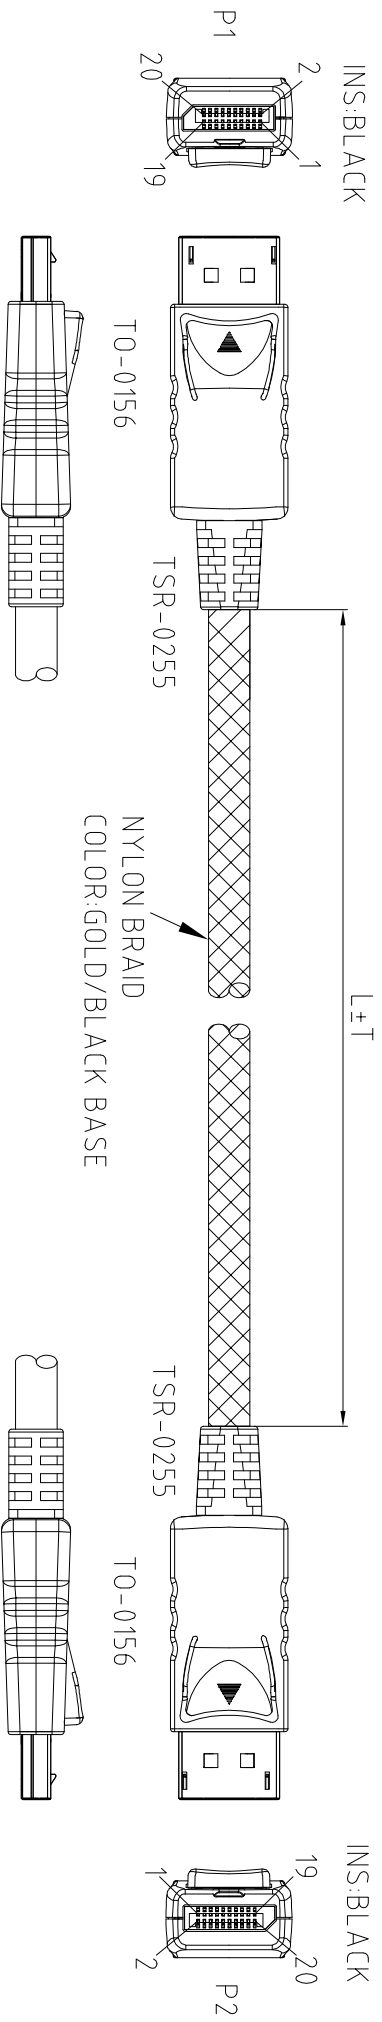

Datenblatt - Fiche technique - Data sheet

**11.04.5647**

ROLINE GOLD DisplayPort Kabel, DP ST - ST, 5,0m

ROLINE GOLD Câble DisplayPort DP M - DP M, 5,0m

ROLINE GOLD DisplayPort Cable, DP-DP, M/M, 5 m

# ROHS-COMPLIANT

LTR	REV	DESCRIPTION	DATE

DISPLAYPORT MALE  
INS:BLACK

DISPLAYPORT MALE  
INS:BLACK

**NOTE:**

- CABLE: UL-20276 [#30(7/0.1 T.C)×1P INS:FOAM-PE+D.W(7/0.1 T.C)+AL/MY +Hot-melt Mylar]×5C + #30(7/0.1 T.C)×4C INS:Polyethylene+AL/MY+ B.D(85%) PVC JACKET, OD:6.5±0.2mm COLOR:MATT BLACK(INK-K01).
- CONNECTOR:  
P1 & P2: DISPLAYPORT 20P MALE W/PCB & LATCH CONTACT:15U"  
GOLD PLATED SHELL.
- SHIELD:INNER MOLD MUST BE WRAPPED COPPER TO CONNECTOR SHELL & CABLE BRAID
- HOOD:ASS'Y TYPE, PLASTIC HOOD COLOR: GOLD
- ELECTRICAL TEST:  
(1)100% OPEN SHORT & MIS WIRE TEST.  
(2)CONTACT RESISTANCE 3 ohm Max.  
(3)INSULATION RESISTANCE 10M ohm Min.
- PACKING: EACH PC / POLYBAG+BIG HEADER CARD+BAR CODE LABEL.

200-1484-3	11.04.5647-5	5000	50	5	10
200-1484-2	11.04.5646-10	3000	30	10	20
200-1484-1	11.04.5645-10	2000	30	10	20
DWG	P/N	L(mm)	T(mm)	PCS/INNER CARTON	PCS/CARTON

Tolerance Inch M/M	
X	.015 .30
.XX	.010 .10
.XXX	.005 .05

Draw  
FANNIE 12/13/10'

Check

Engr

**Rotronic co., LTD.**  
Title  
DISPLAYPORT ASS'Y CABLE

Customer P/N

App'd Customer: T-RAG

Scale| NONE | Units | M/M | Third Angle Projection

Dwg No. 200-1484 REV:A Sheet:1/2