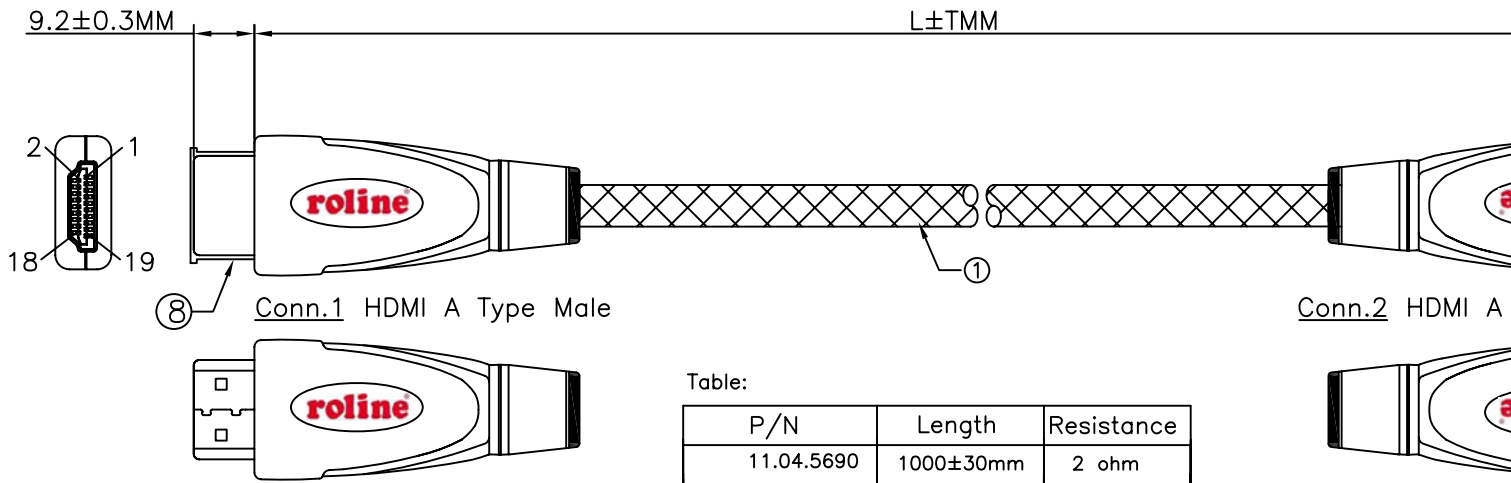

Datenblatt - Fiche technique - Data sheet

**11.04.5693**

ROLINE GOLD HDMI Ultra HD Kabel mit Ethernet, ST/ST, 5,0m

ROLINE GOLD Câble HDMI Ultra HD avec Ethernet, M/M, 5,0m

ROLINE GOLD HDMI Ultra HD Cable + Ethernet, M/M, 5 m

1 2 3 4 5 6

Table:

P/N	Length	Resistance
11.04.5690	1000±30mm	2 ohm
11.04.5691	2000±50mm	2 ohm
11.04.5692	3000±50mm	2 ohm
11.04.5693	5000±50mm	2 ohm

- Electrical Test:
- 100%Test(Open, short ,miss wire)
  - Contact Resistance: 2 ohm max.
  - Insulation Resistance: 5M ohm min.
  - Hi-pot:300V DC/10ms

NOTE:

- CABLE:High Speed HDMI Cable With Ethernet: UL20276 [26AWG(7/0.16TC)\*1PR+AL+D+Mylar]\*5C +28AWG(7/0.127TC)\*4C+AL/MY+Braid OD=8.5mm Jacket Color: Black Black+ Gold nylon mesh OD:9.5mm
- CONNECTOR:HDMI 19P Male, Shell Gold Plated 1U', Insulation: Black
- INSIDE MOLDING:PE
- Transparent Logo Sticker
- Zinc Alloy Shell Color: Gold