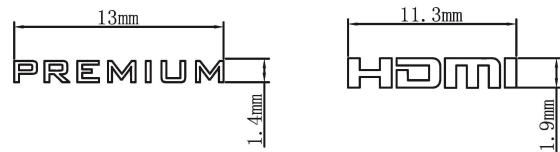

Datenblatt - Fiche technique - Data sheet

**11.04.5805**

ROLINE PREMIUM HDMI Ultra HD Kabel mit Ethernet, ST/ST, 7,5 m

ROLINE PREMIUM Câble HDMI Ultra HD avec Ethernet, M/M, 7,5 m

ROLINE PREMIUM HDMI Ultra HD Cable + Ethernet, M/M, 7.5 m

1	2	3	4	5	6
---	---	---	---	---	---

7500 ± 70mm

HDMI 19M

LOGO (Laser) :

Description :

- 1. Cable UL20276 (2C\*24AWG+AL+D+M)\*5C+4C\*24AWG+AL+D+M+B, OD=9.3mm, Color: Dark Gray, Printing: 4Kx2K(2160P) Ultra-High Definition 3D Cable High Speed HDMI™ Cable with Ethernet E119932-T AWM 20276 80°C 30V VW-1 COPARTNER RoHS
- 2. Connector HDMI 19P M, Gold Plated, RoHS
- 3. Solder Lead-Free Tin Wire, OD=0.8mm, 1000G, RoHS
- 4. Tube Color: Black, φ1.0mm, RoHS
- 5. Tube Color: Black, φ3.0mm, RoHS
- 6. Inner Mold LD-PE, 950 PE, RoHS
- 7. Mask 2.4cm, RoHS
- 8. Copper Foil 2.6cm, RoHS
- 9. Outer Mold PVC, 45P, Color: Dark Gray, RoHS
- 10. Metal Shell HDMI, Gold Plated, Laser Mark "PREMIUM" "HDMI", RoHS