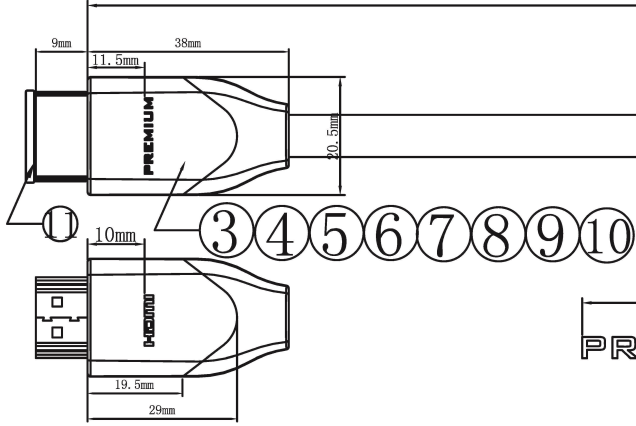

Datenblatt - Fiche technique - Data sheet

**11.04.5805**

ROLINE PREMIUM HDMI Ultra HD Kabel mit Ethernet, ST/ST, 7,5 m

ROLINE PREMIUM Câble HDMI Ultra HD avec Ethernet, M/M, 7,5 m

ROLINE PREMIUM HDMI Ultra HD Cable + Ethernet, M/M, 7.5 m

1	2	3	4	5	6
---	---	---	---	---	---

7500 ± 70mm

HDMI 19M

LOGO (Laser) :

Description :

- 1. Cable UL20276 (2C\*24AWG+AL+D+M)\*5C+4C\*24AWG+AL+D+M+B, OD=9.3mm, Color: Dark Gray, Printing: 4Kx2K(2160P) Ultra-High Definition 3D Cable High Speed HDMI™ Cable with Ethernet E119932-T AWM 20276 80°C 30V VW-1 COPARTNER RoHS
- 2. Connector HDMI 19P M, Gold Plated, RoHS
- 3. Solder Lead-Free Tin Wire, OD=0.8mm, 1000G, RoHS
- 4. Tube Color: Black, φ1.0mm, RoHS
- 5. Tube Color: Black, φ3.0mm, RoHS
- 6. Inner Mold LD-PE, 950 PE, RoHS
- 7. Mask 2.4cm, RoHS
- 8. Copper Foil 2.6cm, RoHS
- 9. Outer Mold PVC, 45P, Color: Dark Gray, RoHS
- 10. Metal Shell HDMI, Gold Plated, Laser Mark "PREMIUM" "HDMI", RoHS

HDMI 19  
1-  
3-  
2-  
4-  
6-  
5-  
7-  
9-  
8-  
10-  
12-  
11-

SHELL-

Rev.	Date	Contents of Change	Designer	Tol±	Pl	Met	Ins	Por	v	Cab	Pac	Gas	Dis	Approve	Check	Draw	Design
△				Range										Allen	Allen		Philip
△				0~6	0.1	0.1	0.1	0.2	0.5	1	0.5	0.2					
△				6~30	0.1	0.1	.15	.25	1	1	0.5	.25					
△				30~80	0.1	.15	0.2	0.3	2	1.5	1	0.3					
△				80~180	.15	.15	.25	0.3	2	2	1	.45					
△				180~315	.15	0.2	0.3	0.4	2.5	2	1	0.6					
△				315~800	0.2	0.3	0.4	0.5	3	3	2	1.1		Scale	1 : 1	Unit	mm