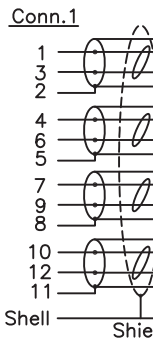

Datenblatt - Fiche technique - Data sheet

11.04.5810

ROLINE DisplayPort Kabel, 4K, DP ST - ST, 1,0 m

ROLINE Câble DisplayPort DP M - DP M, 1,0 m

ROLINE DisplayPort Cable, DP-DP, M/M, 1.0 m

Electrical Test :

1. 100% Test(Open, Short, Miss Wire)
2. Contact Resistance: 2 ohm Max
3. Insulation Resistance: 10M ohm Min
4. Hi-Pot: 100V DC/10ms

Table:

P/N	Length
11.04.5810	1000±30mm
11.04.5811	2000±50mm

DESCRIPTION :

1. DisplayPort UL20276 [(30AWG*1PR+D+AL/MY)*5+30AW*4C]+AL/MY+BD
OD:6.0MM, Jacket Color: Black
2. DisplayPort, Male, Pin: Gold Plated, Insulator: Black, Shell: Gold Plated
3. DisplayPort, Shell: ABS, Color: Black
4. DisplayPort, Shell: ABS, Color: Black
5. Outer Molding: PVC 45P, Color: Black
6. Inner Molding: PE