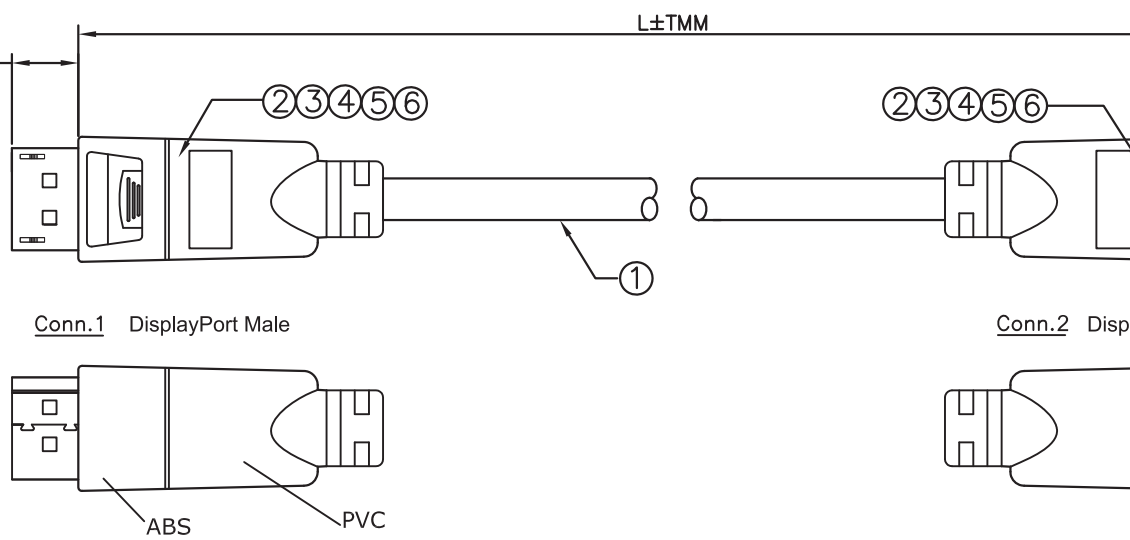

Datenblatt - Fiche technique - Data sheet

11.04.5810

ROLINE DisplayPort Kabel, 4K, DP ST - ST, 1,0 m

ROLINE Câble DisplayPort DP M - DP M, 1,0 m

ROLINE DisplayPort Cable, DP-DP, M/M, 1.0 m

Electrical Test :

1. 100% Test(Open, Short, Miss Wire)
2. Contact Resistance: 2 ohm Max
3. Insulation Resistance: 10M ohm Min
4. Hi-Pot: 100V DC/10ms

Table:

P/N	Length
11.04.5810	1000±30mm
11.04.5811	2000±50mm

DESCRIPTION :

1. DisplayPort UL20276 [(30AWG*1PR+D+AL/MY)*5+30AW*4C]+AL/MY+BD
OD:6.0MM, Jacket Color: Black
2. DisplayPort, Male, Pin: Gold Plated, Insulator: Black, Shell: Gold Plated
3. DisplayPort, Shell: ABS, Color: Black
4. DisplayPort, Shell: ABS, Color: Black
5. Outer Molding: PVC 45P, Color: Black
6. Inner Molding: PE