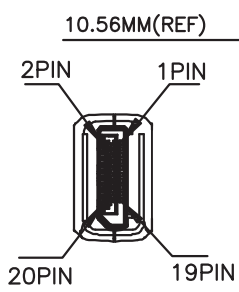

Datenblatt - Fiche technique - Data sheet

11.04.5810

ROLINE DisplayPort Kabel, 4K, DP ST - ST, 1,0 m

ROLINE Câble DisplayPort DP M - DP M, 1,0 m

ROLINE DisplayPort Cable, DP-DP, M/M, 1.0 m

Electrical Test :

1. 100% Test(Open, Short, Miss Wire)
2. Contact Resistance: 2 ohm Max
3. Insulation Resistance: 10M ohm Min
4. Hi-Pot: 100V DC/10ms

Table:

P/N	Length
11.04.5810	1000±30mm
11.04.5811	2000±50mm

DESCRIPTION :

1. DisplayPort UL20276 [(30AWG*1PR+D+AL/MY)*5+30AW*4C]+AL/MY+BD
OD:6.0MM, Jacket Color: Black
2. DisplayPort, Male, Pin: Gold Plated, Insulator: Black, Shell: Gold Plated
3. DisplayPort, Shell: ABS, Color: Black
4. DisplayPort, Shell: ABS, Color: Black
5. Outer Molding: PVC 45P, Color: Black
6. Inner Molding: PE