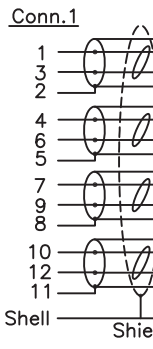

Datenblatt - Fiche technique - Data sheet

11.04.5811

ROLINE DisplayPort Kabel, 4K, DP ST - ST, 2,0 m

ROLINE Câble DisplayPort DP M - DP M, 2,0 m

ROLINE DisplayPort Cable, DP-DP, M/M, 2.0 m

Electrical Test :

1. 100% Test(Open, Short, Miss Wire)
2. Contact Resistance: 2 ohm Max
3. Insulation Resistance: 10M ohm Min
4. Hi-Pot: 100V DC/10ms

Table:

P/N	Length
11.04.5810	1000±30mm
11.04.5811	2000±50mm

DESCRIPTION :

1. DisplayPort UL20276 [(30AWG*1PR+D+AL/MY)*5+30AW*4C]+AL/MY+BD
OD:6.0MM, Jacket Color: Black
2. DisplayPort, Male, Pin: Gold Plated, Insulator: Black, Shell: Gold Plated
3. DisplayPort, Shell: ABS, Color: Black
4. DisplayPort, Shell: ABS, Color: Black
5. Outer Molding: PVC 45P, Color: Black
6. Inner Molding: PE