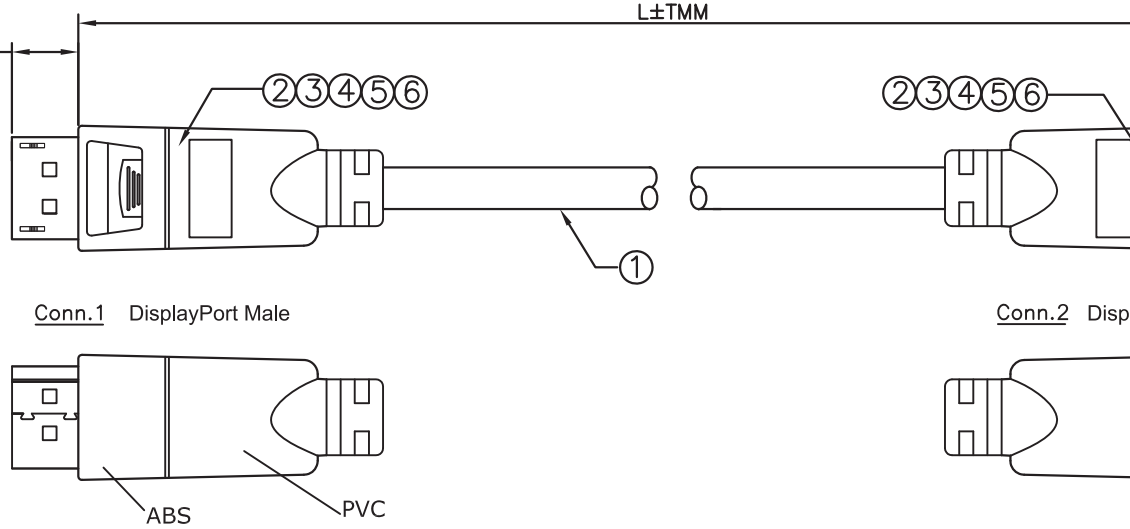

Datenblatt - Fiche technique - Data sheet

11.04.5811

ROLINE DisplayPort Kabel, 4K, DP ST - ST, 2,0 m

ROLINE Câble DisplayPort DP M - DP M, 2,0 m

ROLINE DisplayPort Cable, DP-DP, M/M, 2.0 m

Electrical Test :

1. 100% Test(Open, Short, Miss Wire)
2. Contact Resistance: 2 ohm Max
3. Insulation Resistance: 10M ohm Min
4. Hi-Pot: 100V DC/10ms

Table:

P/N	Length
11.04.5810	1000±30mm
11.04.5811	2000±50mm

DESCRIPTION :

1. DisplayPort UL20276 [(30AWG*1PR+D+AL/MY)*5+30AW*4C]+AL/MY+BD
OD:6.0MM, Jacket Color: Black
2. DisplayPort, Male, Pin: Gold Plated, Insulator: Black, Shell: Gold Plated
3. DisplayPort, Shell: ABS, Color: Black
4. DisplayPort, Shell: ABS, Color: Black
5. Outer Molding: PVC 45P, Color: Black
6. Inner Molding: PE