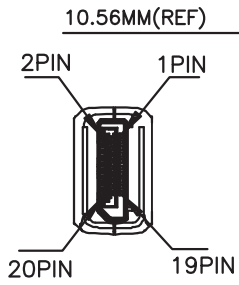

Datenblatt - Fiche technique - Data sheet

11.04.5811

ROLINE DisplayPort Kabel, 4K, DP ST - ST, 2,0 m

ROLINE Câble DisplayPort DP M - DP M, 2,0 m

ROLINE DisplayPort Cable, DP-DP, M/M, 2.0 m

Electrical Test :

1. 100% Test(Open, Short, Miss Wire)
2. Contact Resistance: 2 ohm Max
3. Insulation Resistance: 10M ohm Min
4. Hi-Pot: 100V DC/10ms

Table:

P/N	Length
11.04.5810	1000±30mm
11.04.5811	2000±50mm

DESCRIPTION :

1. DisplayPort UL20276 [(30AWG*1PR+D+AL/MY)*5+30AW*4C]+AL/MY+BD
OD:6.0MM, Jacket Color: Black
2. DisplayPort, Male, Pin: Gold Plated, Insulator: Black, Shell: Gold Plated
3. DisplayPort, Shell: ABS, Color: Black
4. DisplayPort, Shell: ABS, Color: Black
5. Outer Molding: PVC 45P, Color: Black
6. Inner Molding: PE