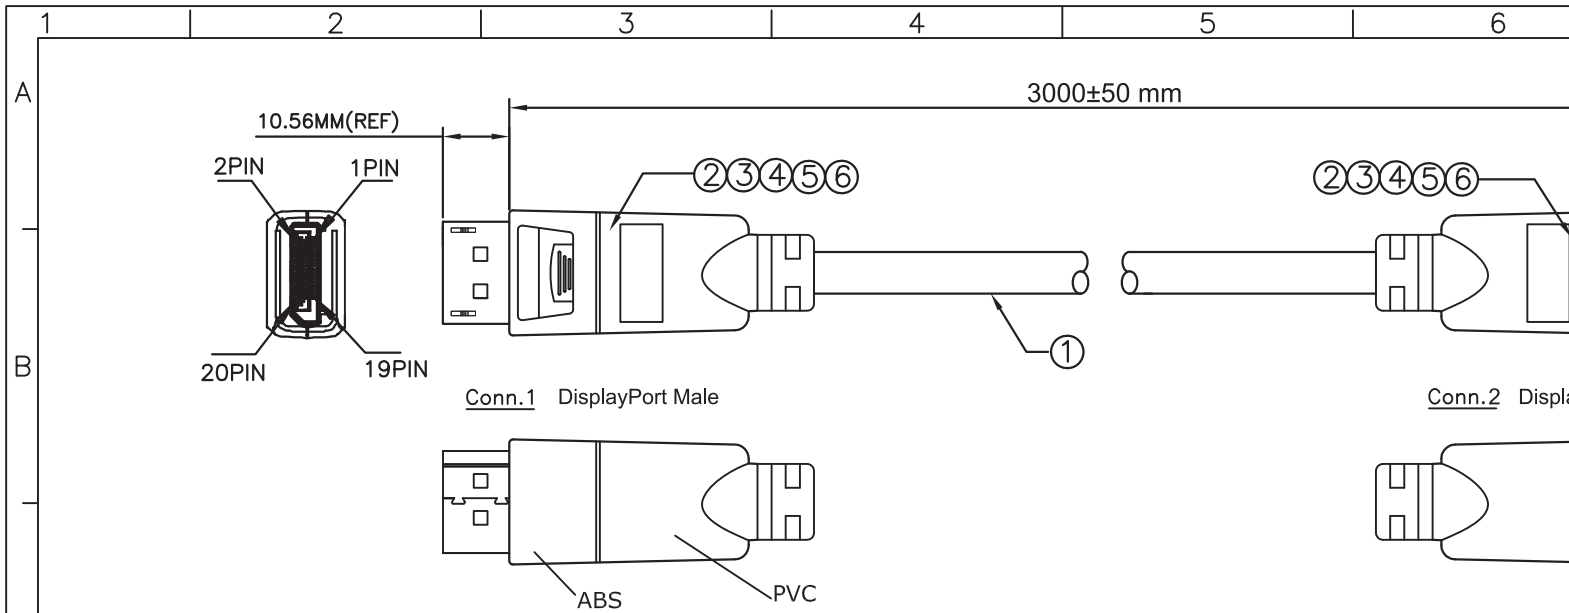

Datenblatt - Fiche technique - Data sheet

**11.04.5812**

ROLINE DisplayPort Kabel, 4K, DP ST - ST, 3,0 m

ROLINE Câble DisplayPort DP M - DP M, 3,0 m

ROLINE DisplayPort Cable, DP-DP, M/M, 3.0 m

**Electrical Test :**

1. 100% Test(Open, Short, Miss Wire)
2. Contact Resistance: 2 ohm Max
3. Insulation Resistance: 10M ohm Min
4. Hi-Pot: 100V DC/10ms

**DESCRIPTION :**

1. DisplayPort UL20276 [(28AWG\*1PR+D+AL/MY)\*5+28AW\*4C]+AL/MY+BD  
OD:7.3MM, Jacket Color: Black
2. DisplayPort, Male, Pin: Gold Plated, Insulator: Black, Shell: Gold Plated
3. DisplayPort, Shell: ABS, Color: Black
4. DisplayPort, Shell: ABS, Color: Black
5. Outer Molding: PVC 45P, Color: Black
6. Inner Molding: PE