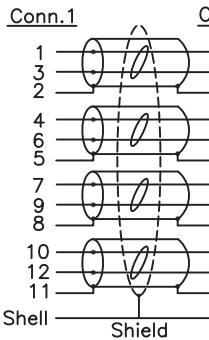

Datenblatt - Fiche technique - Data sheet

**11.04.5812**

ROLINE DisplayPort Kabel, 4K, DP ST - ST, 3,0 m

ROLINE Câble DisplayPort DP M - DP M, 3,0 m

ROLINE DisplayPort Cable, DP-DP, M/M, 3.0 m

**Electrical Test :**

1. 100% Test(Open, Short, Miss Wire)
2. Contact Resistance: 2 ohm Max
3. Insulation Resistance: 10M ohm Min
4. Hi-Pot: 100V DC/10ms

**DESCRIPTION :**

1. DisplayPort UL20276 [(28AWG\*1PR+D+AL/MY)\*5+28AW\*4C]+AL/MY+BD  
OD:7.3MM, Jacket Color: Black
2. DisplayPort, Male, Pin: Gold Plated, Insulator: Black, Shell: Gold Plated
3. DisplayPort, Shell: ABS, Color: Black
4. DisplayPort, Shell: ABS, Color: Black
5. Outer Molding: PVC 45P, Color: Black
6. Inner Molding: PE