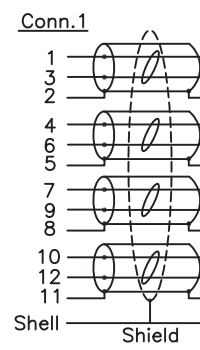

Datenblatt - Fiche technique - Data sheet

11.04.5813

ROLINE DisplayPort Kabel, 4K, DP ST - ST, 5,0 m

ROLINE Câble DisplayPort DP M - DP M, 5,0 m

ROLINE DisplayPort Cable, DP-DP, M/M, 5.0 m

Electrical Test:

1. 100% Test(Open, Short, Miss Wire)
2. Contact Resistance: 2 ohm Max
3. Insulation Resistance : 10M ohm Min
4. Hi-Pot: 100V DC/10ms

DESCRIPTION :

1. DisplayPort UL20276 [(26AWG*1 PR+D+AL/MY)*5+26AW*4C+AL/MY+BD, OD: 8.3 MM, Jacket Color: Black
2. DisplayPort, Male, Pin: Gold Plated, Insulator: Black, Shell: Gold Plated
3. DisplayPort, Shell: ABS, Color: Black
4. DisplayPort, Shell: ABS, Color: Black
5. Outer Molding: PVC 45P, Color: Black
6. Inner Molding: PE