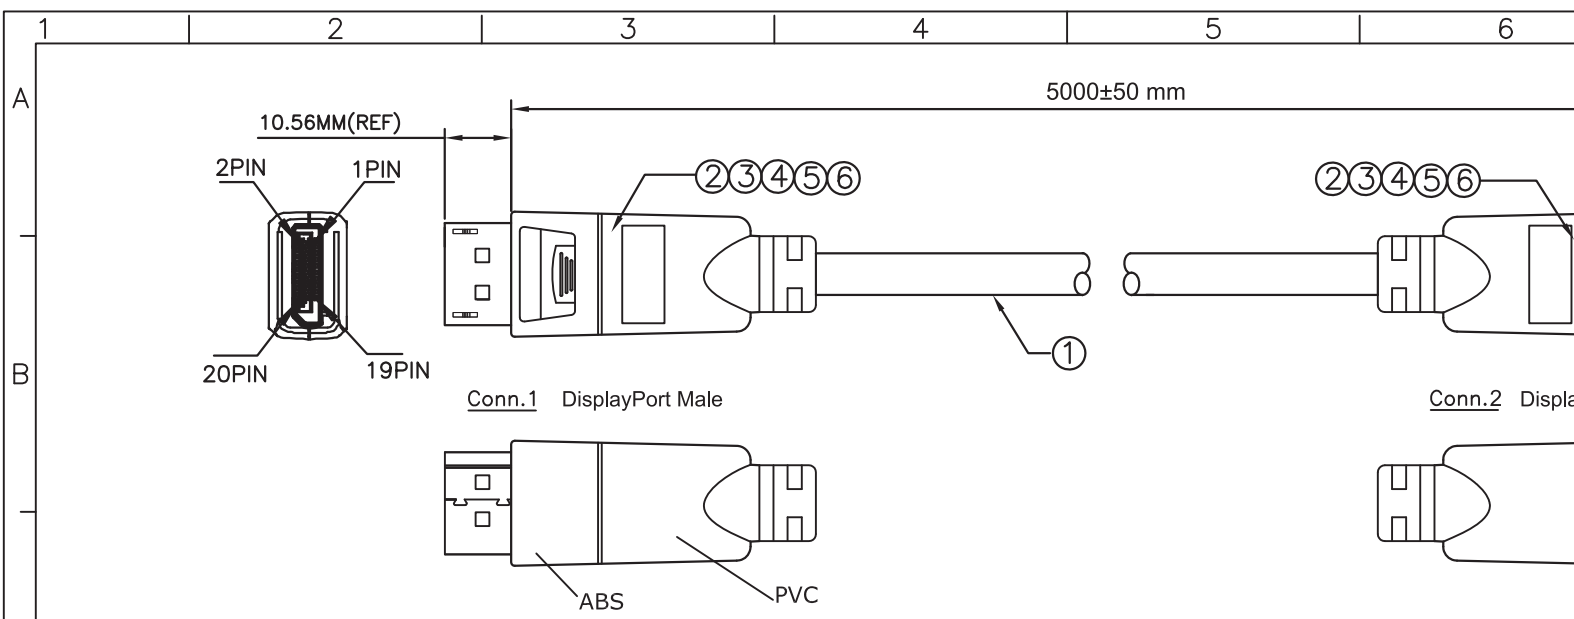

Datenblatt - Fiche technique - Data sheet

11.04.5813

ROLINE DisplayPort Kabel, 4K, DP ST - ST, 5,0 m

ROLINE Câble DisplayPort DP M - DP M, 5,0 m

ROLINE DisplayPort Cable, DP-DP, M/M, 5.0 m

Electrical Test:

1. 100% Test(Open, Short, Miss Wire)
2. Contact Resistance: 2 ohm Max
3. Insulation Resistance : 10M ohm Min
4. Hi-Pot: 100V DC/10ms

DESCRIPTION :

1. DisplayPort UL20276 [(26AWG*1 PR+D+AL/MY)*5+26AW*4C+AL/MY+BD, OD: 8.3 MM, Jacket Color: Black
2. DisplayPort, Male, Pin: Gold Plated, Insulator: Black, Shell: Gold Plated
3. DisplayPort, Shell: ABS, Color: Black
4. DisplayPort, Shell: ABS, Color: Black
5. Outer Molding: PVC 45P, Color: Black
6. Inner Molding: PE