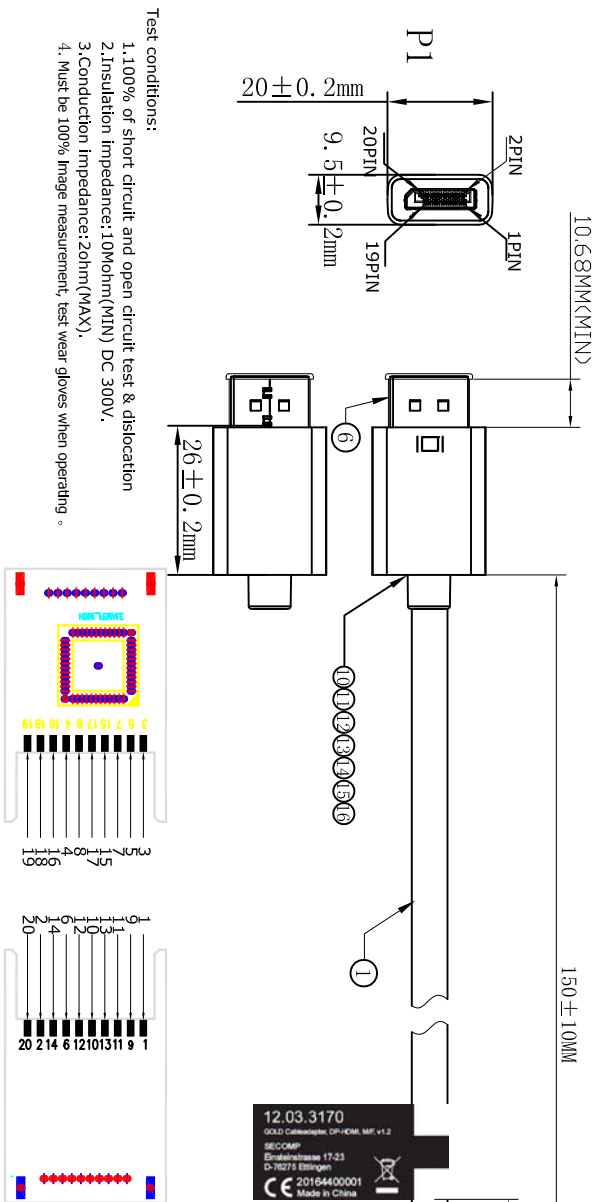

Datenblatt - Fiche technique - Data sheet

**12.03.3170**

ROLINE GOLD 4K2K DisplayPort-HDMI Adapter, Aktiv, v1.2, DP ST - HDMI BU

ROLINE GOLD 4K2K Adaptateur DisplayPort - HDMI, actif, v1.2, DP M-HDMI F

ROLINE GOLD 4K2K Adapter, active, v1.2, DP-HDMI, M/F

16	DP M(HN-XM-856)One-piece former head of the glossy ~ ABS material to golden paint	1	pcs
15	DP M(HN-XM-856)One-piece shell glossy ~ ABS material to gold spray paint color~OD: 6.4MM~PRINT: H1 (COOL 8C)	1	pcs
14	φ 1.5 black heat shrinkable casing	0.017	m
13	W=18mm 25u Double conductive copper foil	0.06	m
12	DisplayPort Port M Wire automatic welding machine with 32 awg black double rows	1	pcs
11	Transparent PE ROHS LDPE	5	g
10	Display/Port Port M CONNECTOR BLACK INSULATION SHELL PLATED:GOLD CONTACT 3U	1	pcs
9	MINI DP TO PCB dedicated 34 awg wire clip black	1	pcs
8	W=20MM 25u Double conductive copper foil	0.1	m
7	φ 0.8 Black heat shrinkable casing	0.03	m
6	DisplayPort M Transparent dust cover	.X	pcs
5	HDMI F One-piece former head of the glossy ABS material to golden paint	.XX	pcs
4	MDPH12 One-piece shell glossy ABS material to gold spray paint ~OD:6.4MM~PRINT:DP 1.2、H1 (COOL 8C)	.XXX	pcs
3	6SP BLACK PVC ROHS		g
2	MDPH12-15CM EMPTY PCB+SMT (HDMI CONNECTOR PLATED GOLD)		pcs
1	DP~[34WG(7/0.06TC)+EAM]*5P+32AWG(7/0.08TC)+5C+AB(16/7/0.12TC 85%TC/OD:4.5MM~BLACK φ(C012-0001) NO MARKING	0.205	M
NO	DESCRIPTION	Q'TY	UNIT

REV	ECN	TOLERANCE INCHES	M/M	DESCRIPTION	DATE	NAME
		.X	.015			
		.XX	.010			
		.XXX	.005			
			.05			
TITLE:				SECOMP		
DRAWN BY				ZHWL		
CHECK BY				CUSTOMER P/N :		
APPD BY				12.03.3170		
SCALE				NONE		
UNIT				MM		
DATE				2016. 11. 25		
DRAWING NO. :				D04089-00160		
REV. A01				1/1		