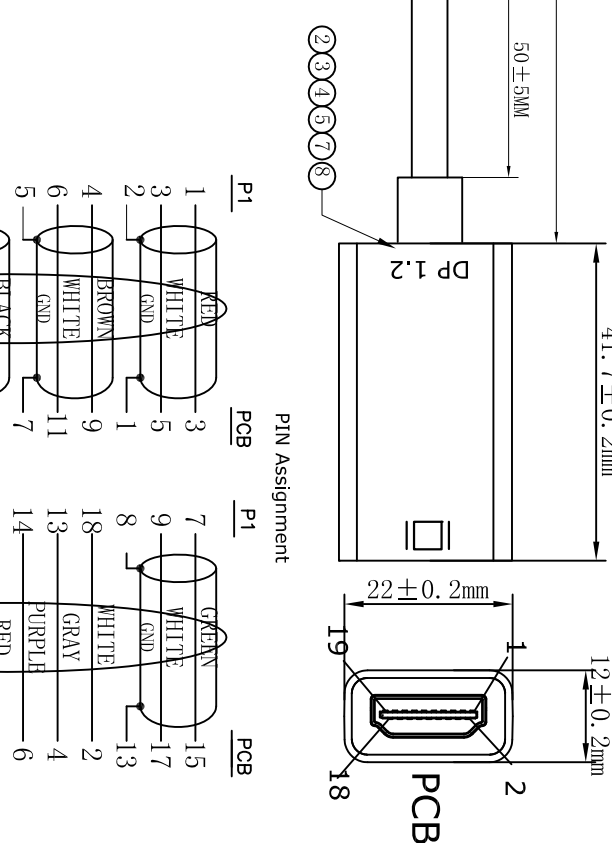

Datenblatt - Fiche technique - Data sheet

**12.03.3170**

ROLINE GOLD 4K2K DisplayPort-HDMI Adapter, Aktiv, v1.2, DP ST - HDMI BU

ROLINE GOLD 4K2K Adaptateur DisplayPort - HDMI, actif, v1.2, DP M-HDMI F

ROLINE GOLD 4K2K Adapter, active, v1.2, DP-HDMI, M/F

16	DP M(HN-XM-856)One-piece former head of the glossy ~ ABS material to golden paint	1	pcs
15	DP M(HN-XM-856)One-piece shell glossy ~ ABS material to gold spray paint color~OD: 6.4MM~PRINT: H1 (COOL 8C)	1	pcs
14	φ 1.5 black heat shrinkable casing	0.017	m
13	W=18mm 25u Double conductive copper foil	0.06	m
12	DisplayPort Port M Wire automatic welding machine with 32 awg black double rows	1	pcs
11	Transparent PE ROHS LDPE	5	g
10	Display/Port Port M CONNECTOR BLACK INSULATION SHELL PLATED:GOLD CONTACT 3U	1	pcs
9	MINI DP TO PCB dedicated 34 awg wire clip black	1	pcs
8	W=20MM 25u Double conductive copper foil	0.1	m
7	φ 0.8 Black heat shrinkable casing	0.03	m
6	DisplayPort M Transparent dust cover	.X	pcs
5	HDMI F One-piece former head of the glossy ABS material to golden paint	.XX	pcs
4	MDPH12 One-piece shell glossy ABS material to gold spray paint ~OD:6.4MM~PRINT:DP 1.2、H1 (COOL 8C)	.XXX	pcs
3	6SP BLACK PVC ROHS		g
2	MDPH12-15CM EMPTY PCB+SMT (HDMI CONNECTOR PLATED GOLD)		pcs
1	DP~[34WG(7/0.06TC)+EAM]*5P+32AWG(7/0.08TC)+5C+AB(16/7/0.12TC 85%TC/OD:4.5MM~BLACK φ(C012-0001) NO MARKING	0.205	M
NO	DESCRIPTION	Q'TY	UNIT

REV	ECN	TOLERANCE INCHES	M/M	DESCRIPTION	DATE	NAME
		.X	.015			
		.XX	.010			
		.XXX	.005			
			.05			
TITLE:				SECOMP		
DRAWN BY				ZHWL		
CHECK BY				CUSTOMER P/N :		
APPD BY				12.03.3170		
SCALE				NONE		
UNIT				MM		
DATE				2016. 11. 25		
DRAWING NO. :				D04089-00160		
REV. A01				1/1		