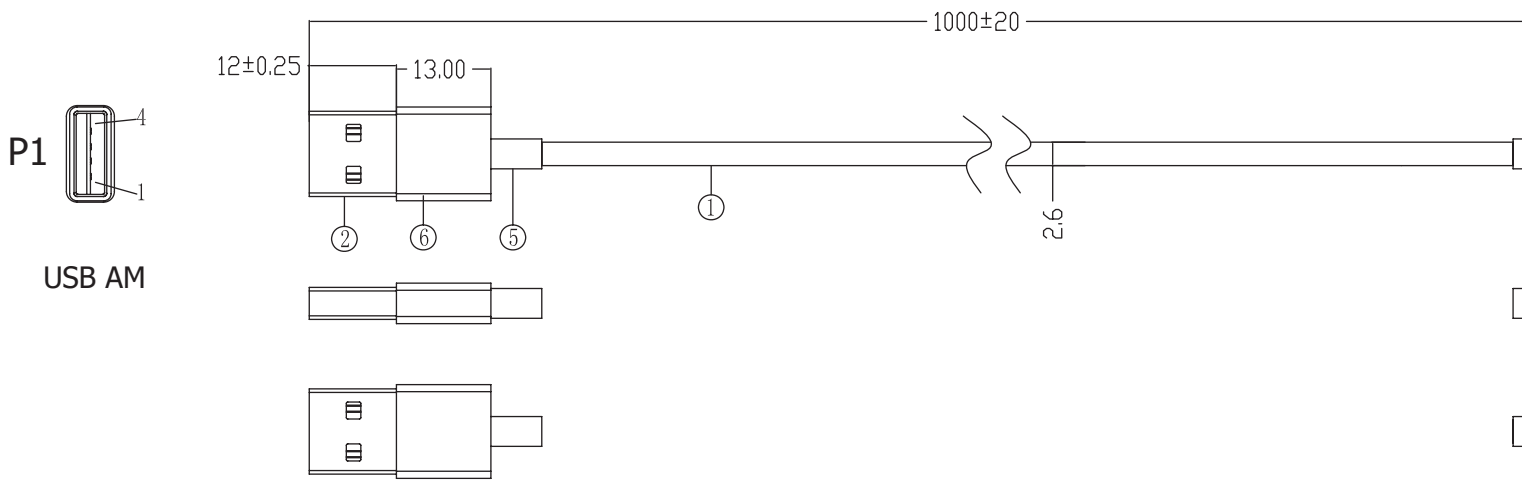

Datenblatt - Fiche technique - Data sheet

11.02.8312

ROLINE USB 2.0 Magnetkabel, A - Micro B, ST/ST, 1,0 m

ROLINE Câble magnétique USB 2.0, A - Micro B, M/M, 1,0 m

ROLINE Magnetic USB2.0 Cable, A-MicroB, M/M, 1.0 m

1	2	3	4	5	6
---	---	---	---	---	---

Description :

- 1 Cable: Non-UL, 2C*24AWG+2C*28AWG+AL/MY, OD=3.0±0.1mm, Jacket: White TPE
- 2 USB Type A Male, Insulator: White, Pin: Gold Plated, Shell: Nickel Plated
- 3 PCB Board for Magnetic Suction Connector, with LED Lights
- 4 Crescent Type Magnet
- 5 SR Mold: TPE, Color: White
- 6 Aluminum Shell for USB Connector: L*W*H=13.0*13.6*6.1mm, Color: Silver White, No Printing
- 7 Aluminum Shell for Magnetic Suction Connector: L*W*H=17.5*13.6*6.6mm, Color: Silver White, Printing: Red "roline"
- 8 Micro USB Connector, Pin: Gold Plated, Shell: Nickel Plated, Movable Type