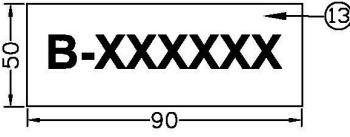

ROLINE USB 2.0 Extension Cable, active, 15 m

Features:

- Active USB extension cable
- Compliant with USB 2.0
- Support data transfer rates of up to 480 Mbit/s
- Cable length: 15 m
- Connectors: USB type A M to USB type A F
- Hot-swappable, plug & play, no drivers required
- Power supply over USB port from the PC
- Supported operating systems: Windows 98SE/2000/XP/Vista/7, Mac OS X

WEIGHT	CUSTOMER NO:	REMARK
734g-K7	12.04.1091	RLA

REV.	ECR	DESCRIPTION	C.N.	DATE
A		FIRST EDITION	W.L	11/12/26
Rotronic Co.Ltd				
UNLESS OTHERWISE SPECIFIED, DIMENSIONS ARE IN MILLIMETERS AND SURF. TOLERANCES AS FOLLOWS:				
DIMENSIONS		TOLERANCES		
0.00 TO 30.00mm	±0.10mm	DRG.	CONF.	
30.01 TO 80.00mm	±0.15mm	DR:	APPD.	
80.01 TO 150.00mm	±0.20mm	DR:	APPD.	
150.01mm	±0.30mm	PART NO.	2180-3149	
MATERIAL		SCALE	SHEET 1/2	UNIT MM
FINISH		SIZE	A4	REV. A