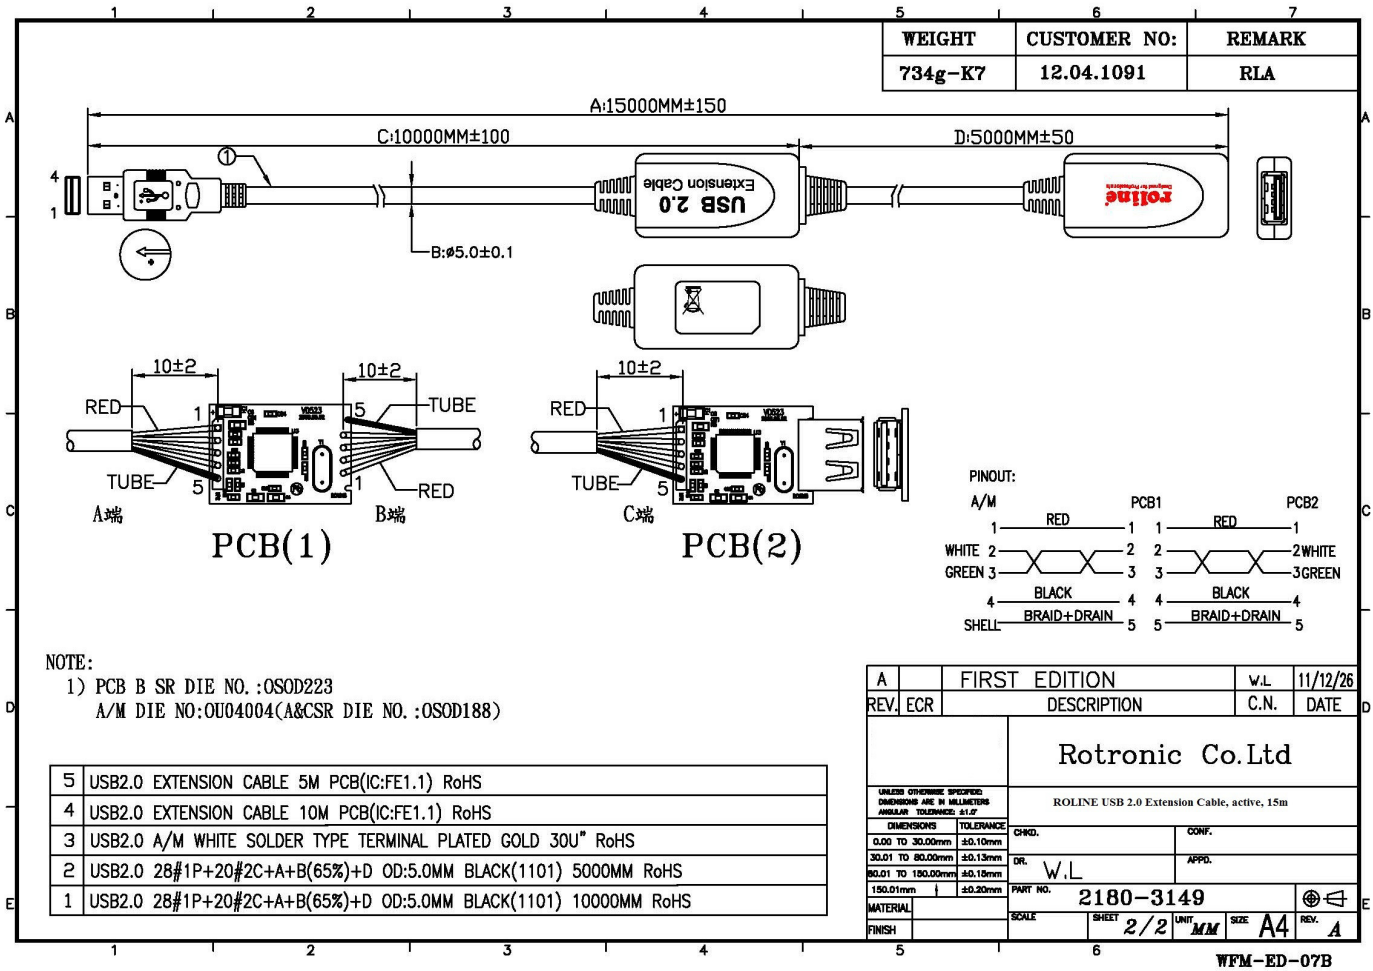

Datenblatt - Fiche technique - Data sheet

12.04.1091

ROLINE USB 2.0 aktive Kabelverlängerung, 15m

ROLINE Prolongation active USB 2.0 avec Repeater, 15m

ROLINE USB 2.0 Extension Cable, active, 15 m

Item no.: 12.04.1091

ROLINE USB 2.0 Extension Cable, active, 15 m

Features:

- Active USB extension cable
- Compliant with USB 2.0
- Support data transfer rates of up to 480 Mbit/s
- Cable length: 15 m
- Connectors: USB type A M to USB type A F
- Hot-swappable, plug & play, no drivers required
- Power supply over USB port from the PC
- Supported operating systems: Windows 98SE/2000/XP/Vista/7, Mac OS X

WEIGHT	CUSTOMER NO:	REMARK
734g-K7	12.04.1091	RLA

REV.	ECR	DESCRIPTION	C.N.	DATE
A		FIRST EDITION	W.L	11/12/26
Rotronic Co.Ltd				
UNLESS OTHERWISE SPECIFIED, DIMENSIONS ARE IN MILLIMETERS AND SURF. TOLERANCES AS FOLLOWS:				
DIMENSIONS		TOLERANCES		
0.00 TO 30.00mm	±0.10mm	DRG.	CONF.	
30.01 TO 80.00mm	±0.15mm	DR:	APPD.	
80.01 TO 150.00mm	±0.20mm	DR:	APPD.	
150.01mm	±0.30mm	PART NO.	2180-3149	
MATERIAL		SCALE	SHEET 1/2	UNIT MM
FINISH		SIZE	A4	REV. A