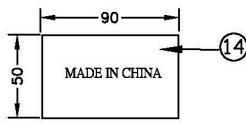

WEIGHT	CUSTOMER NO:	REMARK
734g-K7	12.04.1091	RLA

REV.	ECR	DESCRIPTION	C.N.	DATE
A		FIRST EDITION	W.L	11/12/26
Rotronic Co.Ltd				
UNLESS OTHERWISE SPECIFIED, DIMENSIONS ARE IN MILLIMETERS AND SURF. TOLERANCES AS FOLLOWS:				
DIMENSIONS		TOLERANCES		
0.00 TO 30.00mm	±0.10mm	DRG.	CONF.	
30.01 TO 80.00mm	±0.15mm	DR:	APPD.	
80.01 TO 150.00mm	±0.20mm	DR:	APPD.	
150.01mm	±0.30mm	PART NO.	2180-3149	
MATERIAL		SCALE	SHEET 1/2	UNIT MM
FINISH		SIZE	A4	REV. A