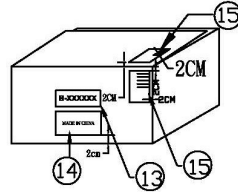

ROLINE USB 2.0 Extension Cable, active, 15 m

Features:

- Active USB extension cable
- Compliant with USB 2.0
- Support data transfer rates of up to 480 Mbit/s
- Cable length: 15 m
- Connectors: USB type A M to USB type A F
- Hot-swappable, plug & play, no drivers required
- Power supply over USB port from the PC
- Supported operating systems: Windows 98SE/2000/XP/Vista/7, Mac OS X

WEIGHT	CUSTOMER NO:	REMARK
734g-K7	12.04.1091	RLA

REV.	ECR	DESCRIPTION	C.N.	DATE
A		FIRST EDITION	W.L	11/12/26
Rotronic Co.Ltd				
UNLESS OTHERWISE SPECIFIED, DIMENSIONS ARE IN MILLIMETERS AND SURF. TOLERANCES AS FOLLOWS:				
DIMENSIONS		TOLERANCES		
0.00 TO 30.00mm	±0.10mm	DRG.	CONF.	
30.01 TO 80.00mm	±0.15mm	DR:	APPD.	
80.01 TO 150.00mm	±0.20mm	DR:	APPD.	
150.01mm	±0.30mm	PART NO.	2180-3149	
MATERIAL		SCALE	SHEET 1/2	UNIT MM
FINISH		SIZE	A4	REV. A