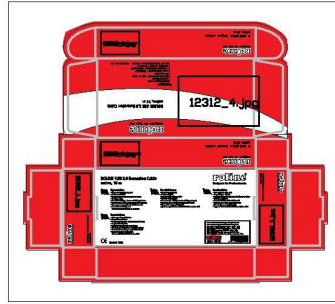

Datenblatt - Fiche technique - Data sheet

12.04.1091

ROLINE USB 2.0 aktive Kabelverlängerung, 15m

ROLINE Prolongation active USB 2.0 avec Repeater, 15m

ROLINE USB 2.0 Extension Cable, active, 15 m

Item no.: 12.04.1091

ROLINE USB 2.0 Extension Cable, active, 15 m

Features:

- Active USB extension cable
- Compliant with USB 2.0
- Support data transfer rates of up to 480 Mbit/s
- Cable length: 15 m
- Connectors: USB type A M to USB type A F
- Hot-swappable, plug & play, no drivers required
- Power supply over USB port from the PC
- Supported operating systems: Windows 98SE/2000/XP/Vista/7, Mac OS X

WEIGHT	CUSTOMER NO:	REMARK
734g-K7	12.04.1091	RLA

REV.	ECR	DESCRIPTION	C.N.	DATE
A		FIRST EDITION	W.L	11/12/26
Rotronic Co.Ltd				
UNLESS OTHERWISE SPECIFIED, DIMENSIONS ARE IN MILLIMETERS AND SURF. TOLERANCES AS FOLLOWS:				
DIMENSIONS		TOLERANCES		
0.00 TO 30.00mm	±0.10mm	DRG.	CONF.	
30.01 TO 80.00mm	±0.15mm	DR:	APPD.	
80.01 TO 150.00mm	±0.20mm	DR:	APPD.	
150.01mm	±0.30mm	PART NO.	2180-3149	
MATERIAL		SCALE	SHEET 1/2	UNIT MM
FINISH		SIZE	A4	REV. A