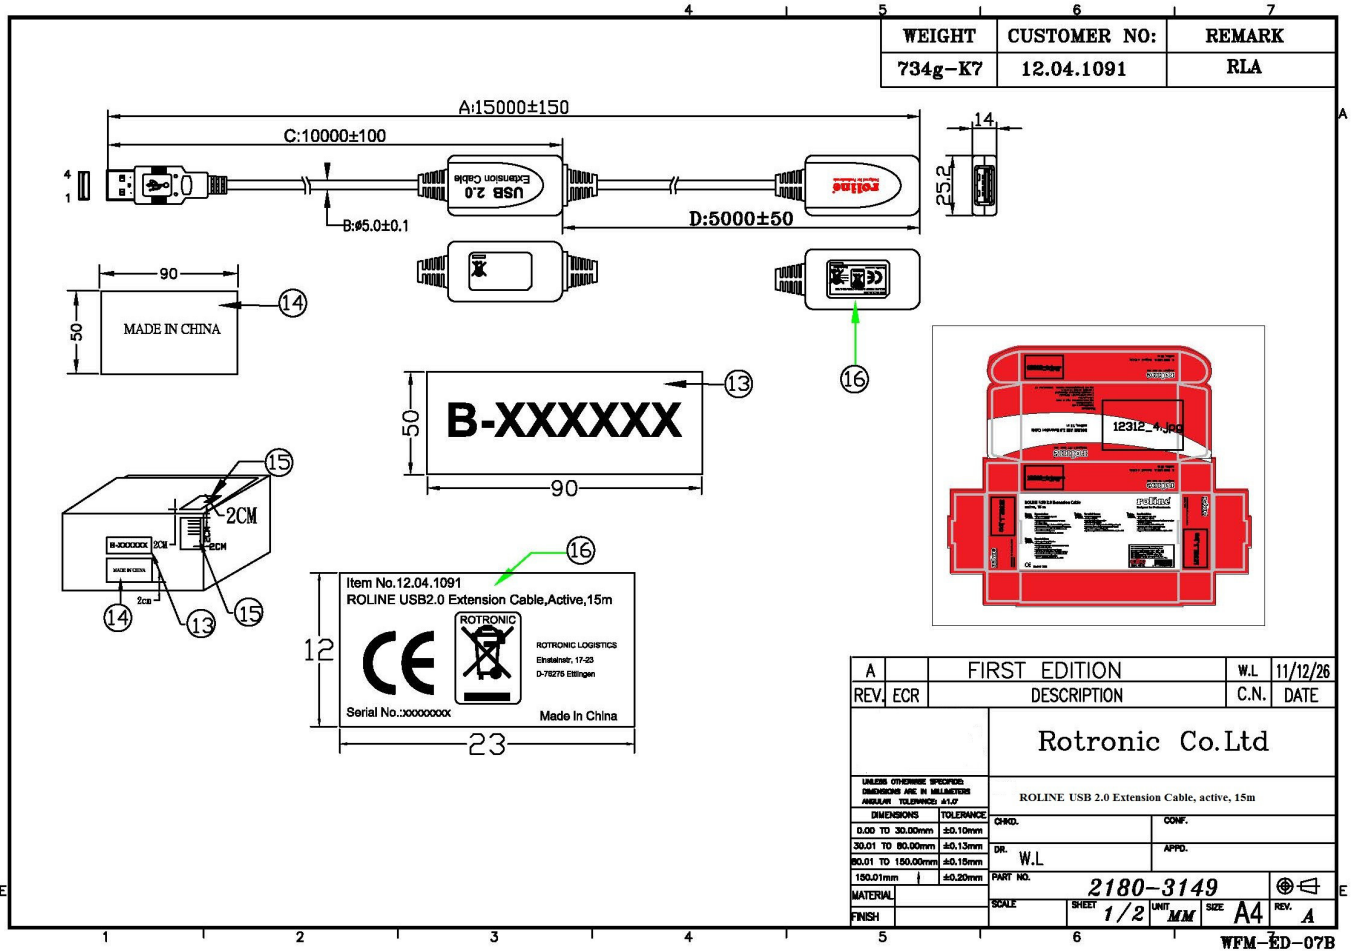

Datenblatt - Fiche technique - Data sheet

12.04.1091

ROLINE USB 2.0 aktive Kabelverlängerung, 15m

ROLINE Prolongation active USB 2.0 avec Repeater, 15m

ROLINE USB 2.0 Extension Cable, active, 15 m

Item no.: 12.04.1091

ROLINE USB 2.0 Extension Cable, active, 15 m

Features:

- Active USB extension cable
- Compliant with USB 2.0
- Support data transfer rates of up to 480 Mbit/s
- Cable length: 15 m
- Connectors: USB type A M to USB type A F
- Hot-swappable, plug & play, no drivers required
- Power supply over USB port from the PC
- Supported operating systems: Windows 98SE/2000/XP/Vista/7, Mac OS X

WEIGHT	CUSTOMER NO:	REMARK
734g-K7	12.04.1091	RLA

REV.	ECR	DESCRIPTION	C.N.	DATE
A		FIRST EDITION	W.L	11/12/26
Rotronic Co.Ltd				
UNLESS OTHERWISE SPECIFIED, DIMENSIONS ARE IN MILLIMETERS AND SURF. TOLERANCES AS FOLLOWS:				
DIMENSIONS		TOLERANCES		
0.00 TO 30.00mm	±0.10mm	DRG.	CONF.	
30.01 TO 80.00mm	±0.15mm	DR:	APPD.	
80.01 TO 150.00mm	±0.20mm	DR:	APPD.	
150.01mm	±0.30mm	PART NO.	2180-3149	
MATERIAL		SCALE	SHEET 1/2	UNIT MM
FINISH		SIZE	A4	REV. A