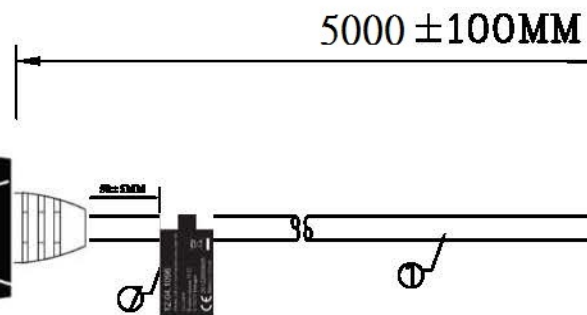

Datenblatt - Fiche technique - Data sheet

12.04.1096

ROLINE USB 3.0 Aktives Repeater Kabel, schwarz, 5,0 m

ROLINE Câble prolongateur actif Repeater USB 3.0, noir, 5,0 m

ROLINE USB 3.0 Active Repeater Cable, black, 5.0 m

Pin Assignment

Conn.1		Conn.2	
1	RED	VUBS	
2	WHITE	D-	
3	GREEN	D+	
4	BLACK	GND	
5	ORANGE	RX-	
6	Purple Drain	RX+	
7	Drain BLUE	GND-1	
8	YELLOW	TX+	
9	Shield	GND	

Shell

Features:

1. Compatible with USB 3.0, USB 2.0, USB 1.1
2. Data Transfer rates up to 5.0 Gbit/s
3. Active USB extender cable ensures signal transmission stability
4. Hot-swappable
5. Supports Windows 2000/XP/Vista/7/8/8.1/10

REV	ECN
TOLERAN INCHES	
.X	.015
.XX	.010
.XXX	.005
DRAWN BY	ZHW
CHECK BY	
APPD BY	

X-ON Electronics

Largest Supplier of Electrical and Electronic Components

Click to view similar products for [Roline manufacturer](#):