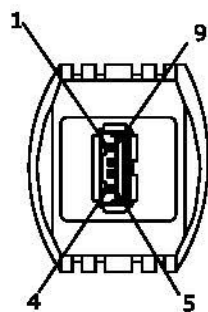

Datenblatt - Fiche technique - Data sheet

12.04.1096

ROLINE USB 3.0 Aktives Repeater Kabel, schwarz, 5,0 m

ROLINE Câble prolongateur actif Repeater USB 3.0, noir, 5,0 m

ROLINE USB 3.0 Active Repeater Cable, black, 5.0 m

Pin Assignment

Conn.1		Conn.2	
1	RED	VUBS	
2	WHITE	D-	
3	GREEN	D+	
4	BLACK	GND	
5	ORANGE	RX-	
6	Purple Drain	RX+	
7	Drain BLUE	GND-1	
8	YELLOW	TX+	
9	Shield	GND	

Shell

Features:

1. Compatible with USB 3.0, USB 2.0, USB 1.1
2. Data Transfer rates up to 5.0 Gbit/s
3. Active USB extender cable ensures signal transmission stability
4. Hot-swappable
5. Supports Windows 2000/XP/Vista/7/8/8.1/10

NO	DESCRIPTION	Q'TY	UNIT
8	PCBA USB3.0 (SHELL NICKEL PLATED) PCB+SMT+SOLDER	1	SET
7	45P BLACK PVC	20	g
6	USB 3.0 A(M) BACK SHELL NICKEL PLATED	1	pcs
5	USB 3.0 A(M) FRONT SHELL NICKEL PLATED	1	pcs
4	USB 3.0 A(M) 9P SOLDER INSULATION:BLUE PIN GOLD PLATED	1	pcs
3	USB 3.0 cable extender ABS UP SHELL BLACK	1	pcs
2	USB 3.0 cable extender ABS TOP SHELL BLACK	1	pcs
1	CABLE:UL2725 (28AWG*1P+EAM)*2+28AWG*1P+28*2C+AB OD:5.5±0.15 BLACK	L	M
NO	DESCRIPTION	Q'TY	UNIT

REV	ECN
TOLERAN INCHES	
.X	.015
.XX	.010
.XXX	.005
DRAWN BY	ZHW
CHECK BY	
APPD BY	

X-ON Electronics

Largest Supplier of Electrical and Electronic Components

Click to view similar products for [Roline manufacturer](#):