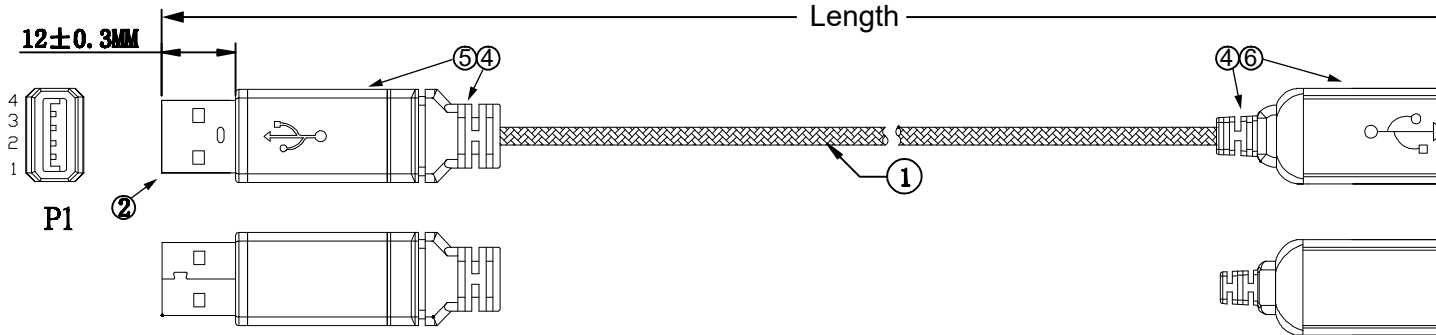

Datenblatt - Fiche technique - Data sheet

**11.02.8802**

ROLINE GOLD USB 2.0 Kabel, Typ A-B, 1,8m

ROLINE GOLD Câble USB 2.0, type A-B, 1,8m

ROLINE GOLD USB 2.0 Cable, A - B, M/M, 1.8 m

- |    |         |   |
|----|---------|---|
| 1. | Cable   | UL2725 28AWG(7/0.127TC)*1P+24AWG(7/0.2TC)*2C+AEB(65%AL)<br>Jacket: Black Color with Braid, OD=4.5mm |
| 2. | Conn    | USB Type A M, Insulator: White, Pin Gold Plated 3u"<br>Shell: Gold Plated                           |
| 3. | Conn    | USB Type B M, Insulator: White, Pin Gold Plated 3u"<br>Shell: Gold Plated                           |
| 4. | Molding | 45P, Color Black  |
| 5. | Hood    | USB Type A M with USB 2.0 Mark(Laser), Aluminum, Color: Gold  |
| 6. | Hood    | USB Type B M with USB 2.0 Mark(Laser), Aluminum, Color: Gold  |

- P1
- 1 \_\_\_\_\_
- 2 \_\_\_\_\_
- 3 \_\_\_\_\_
- 4 \_\_\_\_\_
- Shell \_\_\_\_\_

P. / N.
11.02.880
11.02.880
11.02.880

REV.	DATE	CONTENTS OF CHANGE	DESIGNER	TOL ±								APPROVAL	CHECK	DRAWING	DESIGN	DRAWING NAME
				RANGE	Plc	Met	Ins	Por	Cab	Pac	Gas					
①				0~6	0.1	0.1	0.1	0.2	0.5	1	0.5	0.2	Allen	Allen	Allen	DATE
②				6~30	0.1	0.1	.15	.25	1	1	0.5	.25				2016-05-6
③				30~80	0.1	.15	0.2	0.3	2	1.5	1	0.3				
④				80~180	.15	.15	.25	0.3	2	2	1	.45				
⑤				180~315	.15	0.2	0.3	0.4	2.5	2	1	0.6				
				315~800	0.2	0.3	0.4	0.5	3	3	2	1.1	SCALE	1:1	UNIT	MM