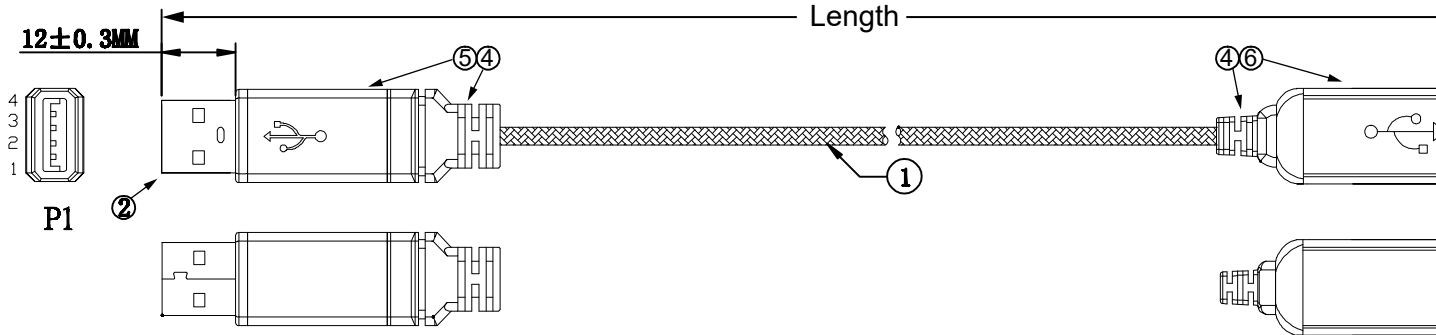

Datenblatt - Fiche technique - Data sheet

11.02.8803

ROLINE GOLD USB 2.0 Kabel, Typ A-B, 3,0m

ROLINE GOLD Câble USB 2.0, type A-B, 3,0m

ROLINE GOLD USB 2.0 Cable, A - B, M/M, 3.0 m

- | | | |
|----|---------|---|
| 1. | Cable | UL2725 28AWG(7/0.127TC)*1P+24AWG(7/0.2TC)*2C+AEB(65%AL)
Jacket: Black Color with Braid, OD=4.5mm |
| 2. | Conn | USB Type A M, Insulator: White, Pin Gold Plated 3u"
Shell: Gold Plated |
| 3. | Conn | USB Type B M, Insulator: White, Pin Gold Plated 3u"
Shell: Gold Plated |
| 4. | Molding | 45P, Color Black |
| 5. | Hood | USB Type A M with USB 2.0 Mark(Laser), Aluminum, Color: Gold |
| 6. | Hood | USB Type B M with USB 2.0 Mark(Laser), Aluminum, Color: Gold |

- P1
- 1 _____
- 2 _____
- 3 _____
- 4 _____
- Shell _____

P. / N.
11.02.880
11.02.880
11.02.880

REV.	DATE	CONTENTS OF CHANGE	DESIGNER	TOL ±								APPROVAL	CHECK	DRAWING	DESIGN	DRAWING NAME
				RANGE	Plc	Met	Ins	Por	Cab	Pac	Gas					
①				0~6	0.1	0.1	0.1	0.2	0.5	1	0.5	0.2	Allen	Allen	Allen	DATE
②				6~30	0.1	0.1	.15	.25	1	1	0.5	.25				2016-05-6
③				30~80	0.1	.15	0.2	0.3	2	1.5	1	0.3				
④				80~180	.15	.15	.25	0.3	2	2	1	.45				
⑤				180~315	.15	0.2	0.3	0.4	2.5	2	1	0.6				
⑥				315~800	0.2	0.3	0.4	0.5	3	3	2	1.1	SCALE	1:1	UNIT	MM