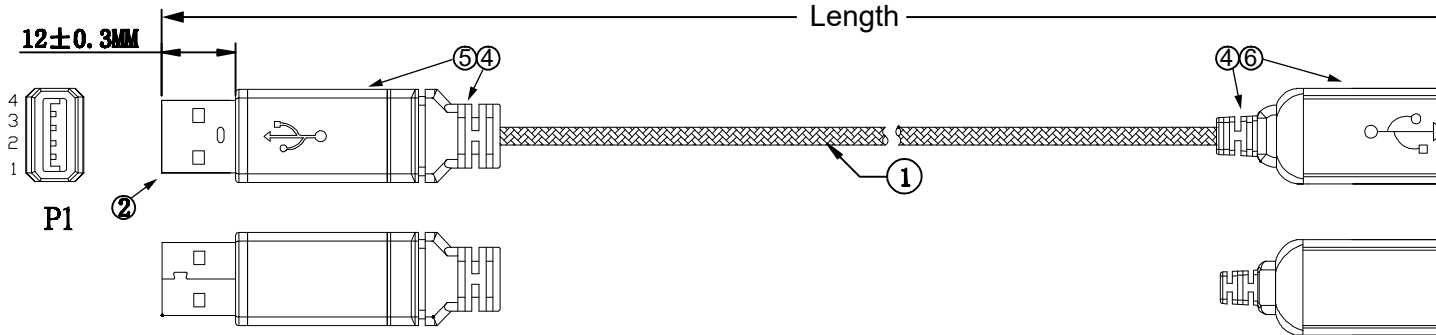

Datenblatt - Fiche technique - Data sheet

11.02.8805

ROLINE GOLD USB 2.0 Kabel, Typ A-B, 4,5m

ROLINE GOLD Câble USB 2.0, type A-B, 4,5m

ROLINE GOLD USB 2.0 Cable, A - B, M/M, 4.5 m

- | | | |
|----|---------|---|
| 1. | Cable | UL2725 28AWG(7/0.127TC)*1P+24AWG(7/0.2TC)*2C+AEB(65%AL)
Jacket: Black Color with Braid, OD=4.5mm |
| 2. | Conn | USB Type A M, Insulator: White, Pin Gold Plated 3u"
Shell: Gold Plated |
| 3. | Conn | USB Type B M, Insulator: White, Pin Gold Plated 3u"
Shell: Gold Plated |
| 4. | Molding | 45P, Color Black |
| 5. | Hood | USB Type A M with USB 2.0 Mark(Laser), Aluminum, Color: Gold |
| 6. | Hood | USB Type B M with USB 2.0 Mark(Laser), Aluminum, Color: Gold |

- P1
- 1 _____
- 2 _____
- 3 _____
- 4 _____
- Shell Dr _____

P. / N.
11.02.880
11.02.880
11.02.880

REV.	DATE	CONTENTS OF CHANGE	DESIGNER	TOL ±								APPROVAL	CHECK	DRAWING	DESIGN	DRAWING NAME
				RANGE	Plc	Met	Ins	Por	Cab	Pac	Gas					
①				0~6	0.1	0.1	0.1	0.2	0.5	1	0.5	0.2	Allen	Allen	Allen	DATE
②				6~30	0.1	0.1	.15	.25	1	1	0.5	.25				2016-05-6
③				30~80	0.1	.15	0.2	0.3	2	1.5	1	0.3				
④				80~180	.15	.15	.25	0.3	2	2	1	.45				
⑤				180~315	.15	0.2	0.3	0.4	2.5	2	1	0.6				
				315~800	0.2	0.3	0.4	0.5	3	3	2	1.1	SCALE	1:1	UNIT	MM