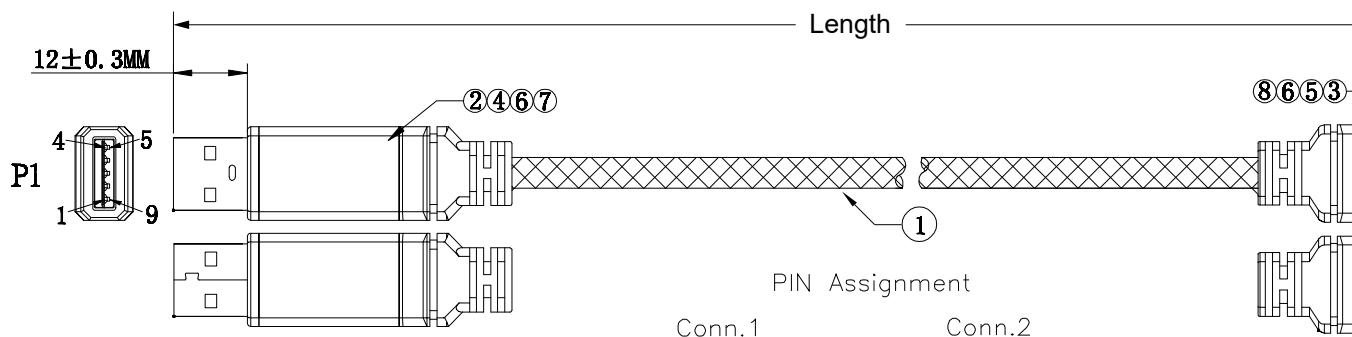

Datenblatt - Fiche technique - Data sheet

**11.02.8879**

ROLINE GOLD USB 3.0 Kabel, USB A - Micro B, ST/ST, 2,0 m

ROLINE GOLD Câble USB 3.0, type A-Micro B, M/M, 2,0 m

ROLINE GOLD USB 3.0 Cable, A - Micro B, M/M, 2.0 m

PIN Assignment

Conn.1	Color	Conn.2
1	Red	1
2	White	2
3	Green	3
4	Black	4 NC
5	Orange	5
6	Purple	6
7	Drain Wire	7
8	Drain Wire	8
9	Blue	9
10	Yellow	10

Shell ——— Drain Wire ——— Shell

**Specification :**

- 1 CA2-3702-001 USB 3.0Cable: UL2725 [(28AWG(7/0.127TC)\*1P+DW+AL/MY)\*2P+28AWG\*2C+24AWG(7/0.2TC)\*2C]+AEB(65% AL) OD:5.5mm; Jacket: Black Color with BraidPEPVC: 45P, Black
- 2 C01-0037 USB 3.0 AM, Insulator: Blue, Pin Gold Plated 3u"
- 3 C01-0035 USB 3.0 Micro BM with Latch, Insulator: Black, Pin Gold Plated 3u", Shell: Gold Plated
- 4 H04-0052 USB 3.0 AM Shell: Gold Plated
- 5 P01-0001 PE
- 6 P01-0000 PVC: 45P, Black
- 7 CM3-0068 USB 3.0 AM Case: Aluminum, Golden Color, L24.2\*W15.9\*H9.1 mm
- 8 CM3-0069 USB 3.0 Micro B Case: Aluminum, Golden Color, L17.4\*W16.0\*H9.43 mm