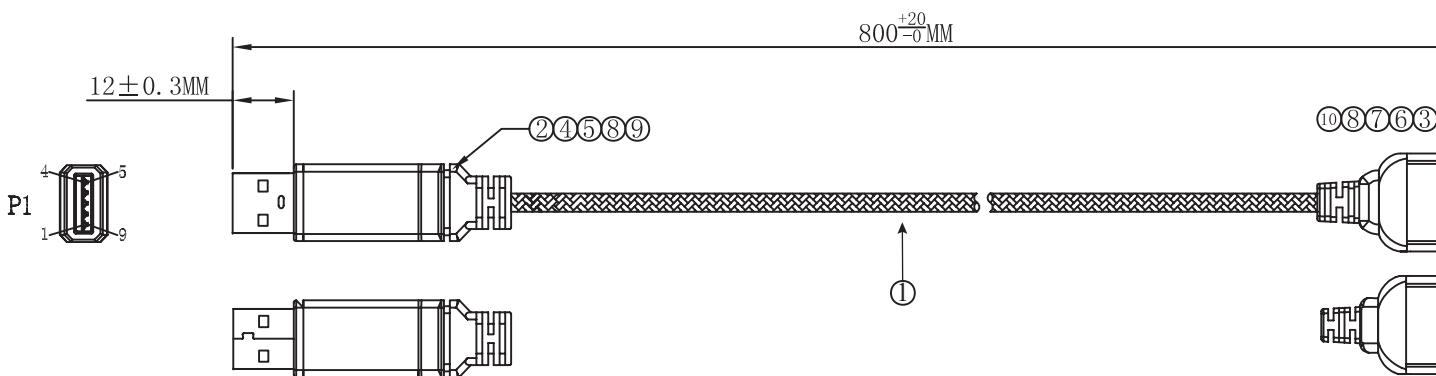

Datenblatt - Fiche technique - Data sheet

11.02.8900

ROLINE GOLD USB 3.0 Kabel, Typ A-B, 0,8m

ROLINE GOLD Câble USB 3.0, type A - B, M/M, 0,8m

ROLINE GOLD USB 3.0 Cable, A - B, M/M, 0.8 m

1 2 3 4 5 6

Electrical Test :

1. 100% Test(Open, Short, Miss Wire)
2. Contact Resistance: 5 ohm Max.
3. Insulation Resistance: 5M ohm Min.
4. Hi-pot: 300V DC/10ms

Specification :

- | | | |
|----|---------------|--|
| 1 | Cable | USB3.1 Gen 1 Cable, [(28#(7/0.127TC)*1P+DW+AL/MY)*2P+28#*2C+24#(7/0.2TC)*AEB(65%AL), OD: 5.5mm, Jacket: Black with Braid, Printing: E301195 AWM STYLE 2725 80°C 30V VW-1 SUPER HIGH SPEED Revision 3.0 |
| 2 | Connector | USB 3.1 AM, Insulator: Blue, Pin: Gold Plated |
| 3 | Connector | USB 3.1 BM, Shell: Gold Plated, Insulator: Blue, Pin: Gold Plated |
| 4 | Front Shell | For USB 3.1 AM, Gold Plated |
| 5 | Rear Shell | For USB 3.1 AM, Nickel Plated |
| 6 | Aluminum Foil | W*L= 14mm*30mm, Conductive on Double Side |
| 7 | Inner Molding | PE |
| 8 | Outer Molding | PVC: 45P, Color: Black, RoHS |
| 9 | Hood | For USB 3.1 AM, Aluminum, Color: Gold, L*W*H=24.2*15.9*9.1mm |
| 10 | Hood | For USB 3.1 BM, Aluminum, Color: Gold, L*W*H=22.3*10.8*13.85mm |