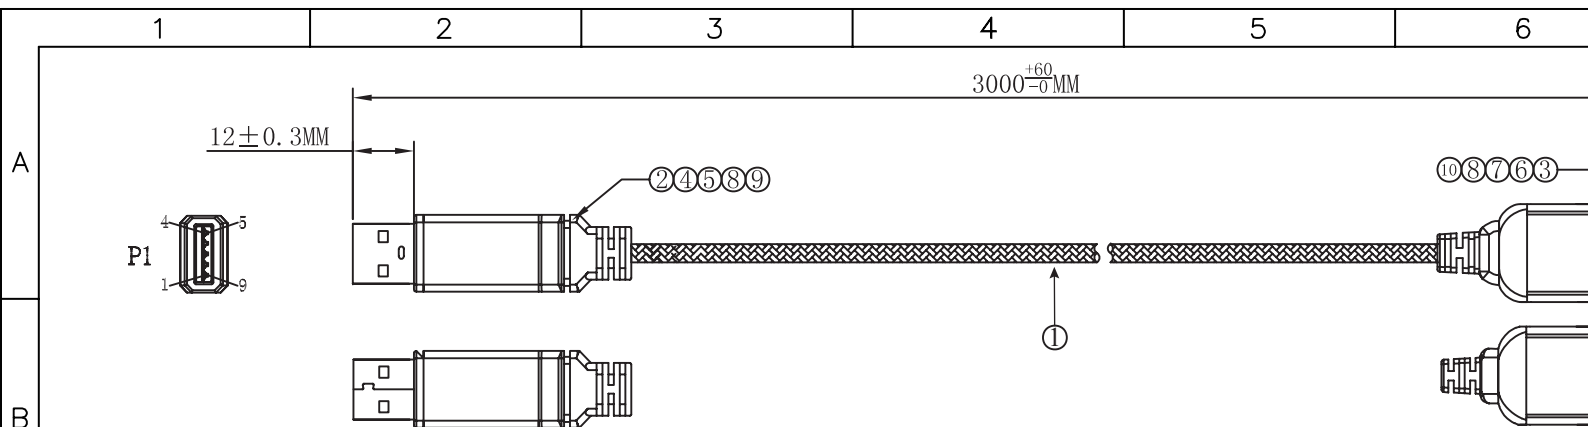

Datenblatt - Fiche technique - Data sheet

11.02.8903

ROLINE GOLD USB 3.0 Kabel, Typ A-B, 3,0m

ROLINE GOLD Câble USB 3.0, type A - B, M/M, 3,0m

ROLINE GOLD USB 3.0 Cable, A - B, M/M, 3.0 m

Electrical Test :

1. 100% Test(Open, Short, Miss Wire)
2. Contact Resistance: 5 ohm Max.
3. Insulation Resistance: 5M ohm Min.
4. Hi-pot: 300V DC/10ms

Specification :

1	Cable	USB3.1 Gen 1 Cable, [(28#(7/0.127TC)*1P+DW+AL/MY)*2P+28#*2C+24#(7/0.2TC)*2 AEB(65%AL), OD: 5.5mm, Jacket: Black with Braid, Printing: E301195 AWM STYLE 2725 80°C 30V VW-1 SUPER HIGH SPEED Revision 3.0
2	Connector	USB 3.1 AM, Insulator: Blue, Pin: Gold Plated
3	Connector	USB 3.1 BM, Shell: Gold Plated, Insulator: Blue, Pin: Gold Plated
4	Front Shell	For USB 3.1 AM, Gold Plated
5	Rear Shell	For USB 3.1 AM, Nickel Plated
6	Aluminum Foil	W*L= 14mm*30mm, Conductive on Double Side
7	Inner Molding	PE
8	Outer Molding	PVC: 45P, Color: Black, RoHS
9	Hood	For USB 3.1 AM, Aluminum, Color: Gold, L*W*H=24.2*15.9*9.1mm
10	Hood	For USB 3.1 BM, Aluminum, Color: Gold, L*W*H=22.3*10.8*13.85mm