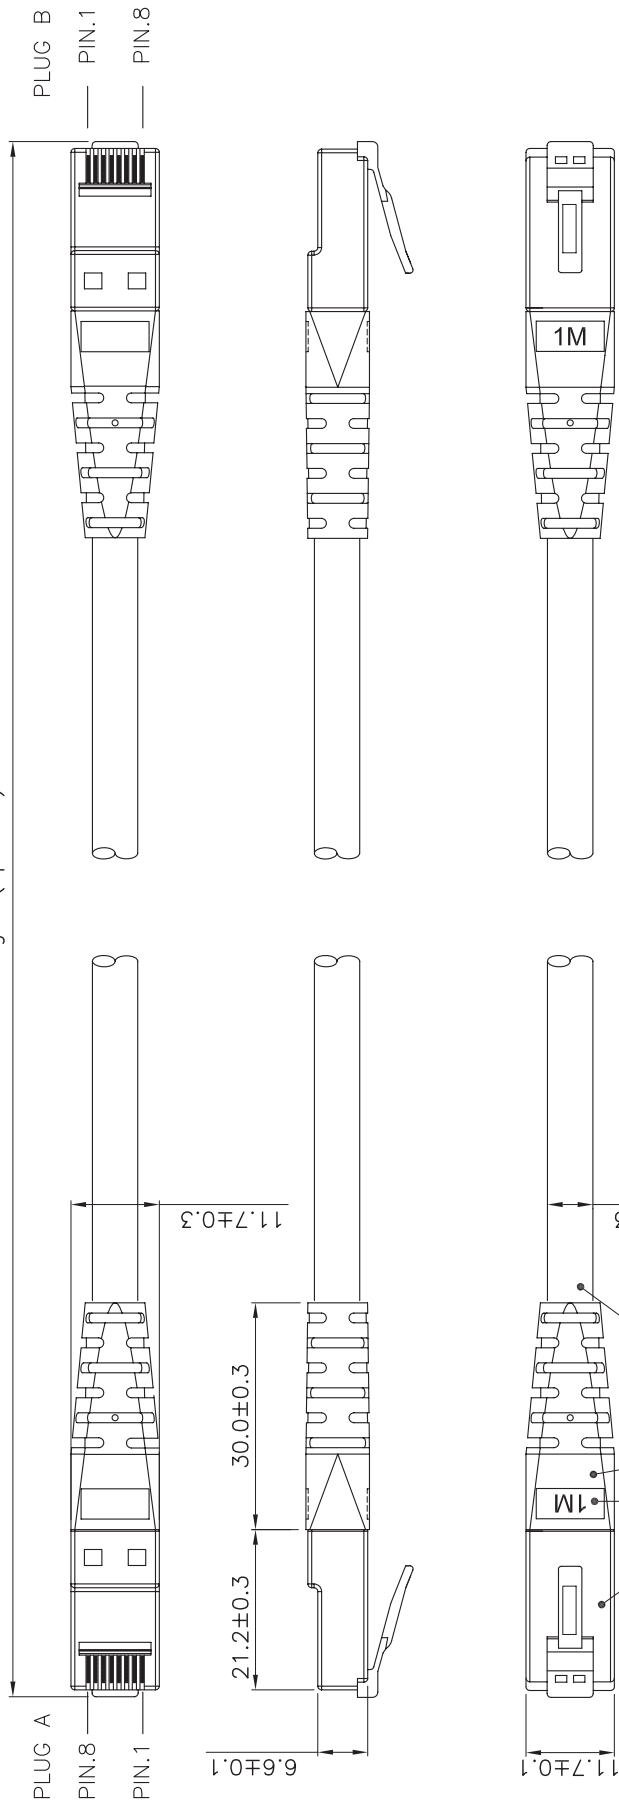

Datenblatt - Fiche technique - Data sheet

21.15.0930

ROLINE UTP-Patchkabel Kat.6, grau, 0,5 m

Cordon ROLINE Cat.6 UTP, gris, 0,5 m

ROLINE UTP Patch Cord, Cat.6, grey, 0.5 m

Total length (optional)

Remark : SCABAXX013X XXX XE1201
 (1) (2) (3) (4)

- (1) XX : Jacket Color
 01=Black(RAL9011), 02=Gray(RAL7035), 03=Red(RAL3031)
 05=White(RAL9010), 06=Yellow(RAL1021), 07=Blue(RAL5015)
 08=Green(RAL6029), 09=Orange(RAL2003), 10=Purple(RAL4005)
 11=Pink(RAL4003)
- (2) X : Wiring
 1=T568A, 2=T568B, 3=T568A & T568B combination
- (3) XXX : Length
- (4) Length Unit : 1=cm, 2=meter, 3=feet.
 (3)(4) : 0501=0.5meter(50cm), 0012=1meter, 0102=10meter
 0033=3feet, 0103=10feet

Specification :

- Material :
- 1. RJ45 Plug : (P/N : PU8850)
 1-1. Housing : Polycarbonate, UL 94V-2, Transparent color.
 1-2. Contact material : Phosphor Bronze with 50-60 micro-inch Nickel plated.
 1-3. Contact finished : Min. 50 micro-inch Gold plated.
- 2. Narrow PVC Molded.
- 3. Cable : UTP UnShielded and Twisted,
 4 pair Stranded wire UL material approved.
 24 AWG conductor and PVC jacket.
- 4. length mark(latch side) : 0.3M,0.5M,0.75M,1M,1.5M,2M,3M,5M,7M,7.5M,
 10M,15M,20M,25M,30M.
- 5. Print : rolne UTP PATCH CABLE 24AWG 4PR EIA/TIA-568B.2-1
 CAT.6 XXXXXXX-X

GENERAL TOLERANCE OF DIMENSIONS		DRAWING		17.MAR.2009		Connie	
X.XXX ±0.005	X.XXX ±0.005	CHECK	17.MAR.2009	KLi			
X.XX ±0.05	X.X ±0.1	APPROVAL	17.MAR.2009	Yty			
		SCALE	1/1 (A4)	UNIT	mm	ITEM NO.: 21.15.XXXX	
				DRAWING NO. 21.15.XXXX(SA1)		DES.: C6 UTP Patch Cord	
				DRAWING CLASSIFICATION		SHEET 1 OF 1	