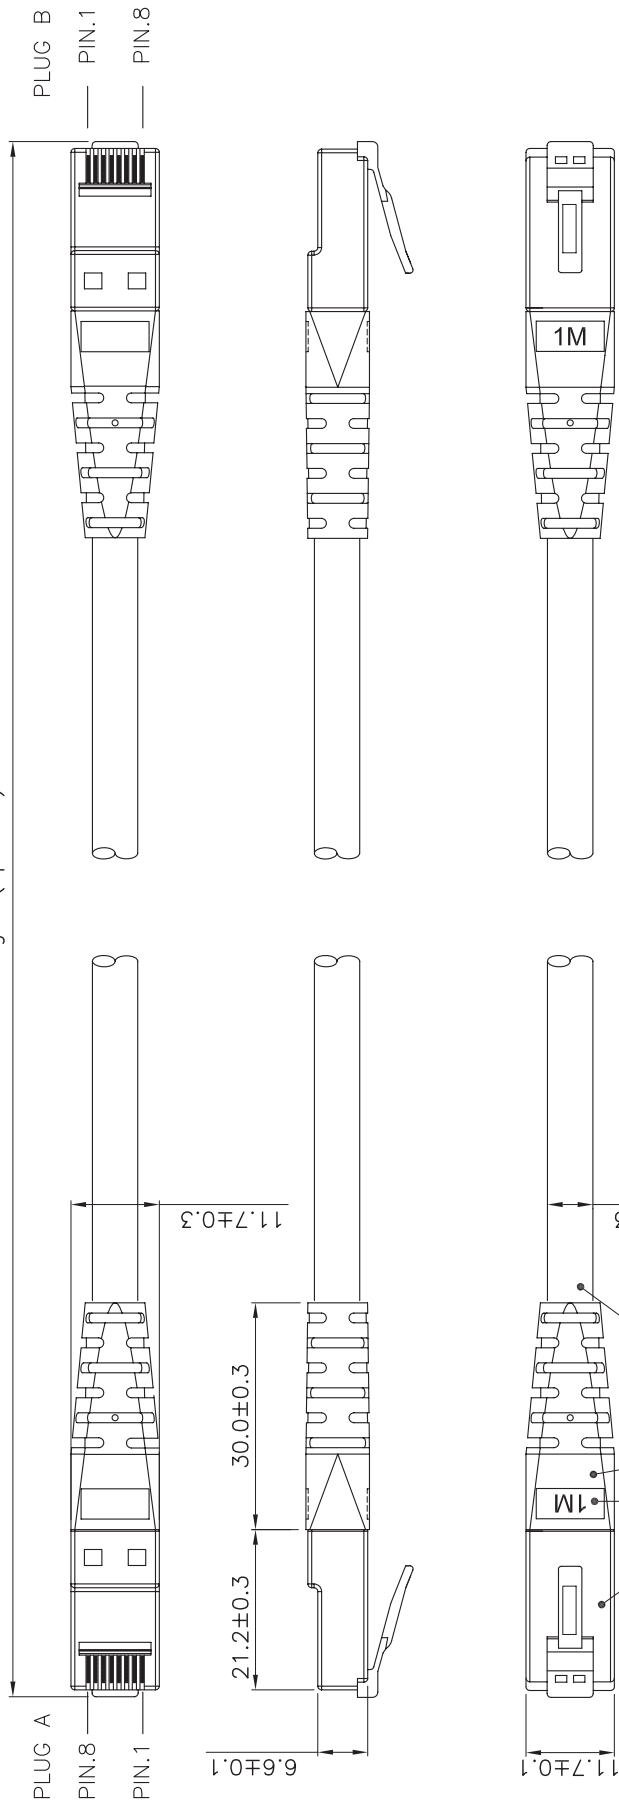

Datenblatt - Fiche technique - Data sheet

**21.15.0931**

ROLINE UTP-Patchkabel Kat.6, grau, 1,0 m

Cordon ROLINE Cat.6 UTP, gris, 1,0 m

ROLINE UTP Patch Cord, Cat.6, grey, 1.0 m

Total length (optional)

Remark : SCABAXX013X XXX XE1201  
 (1) (2) (3) (4)

- (1) XX : Jacket Color  
 01=Black(RAL9011), 02=Gray(RAL7035), 03=Red(RAL3031)  
 05=White(RAL9010), 06=Yellow(RAL1021), 07=Blue(RAL5015)  
 08=Green(RAL6029), 09=Orange(RAL2003), 10=Purple(RAL4005)  
 11=Pink(RAL4003)
- (2) X : Wiring  
 1=T568A, 2=T568B, 3=T568A & T568B combination
- (3) XXX : Length
- (4) Length Unit : 1=cm, 2=meter, 3=feet.  
 (3)(4) : 0501=0.5meter(50cm), 0012=1meter, 0102=10meter  
 0033=3feet, 0103=10feet

Specification :

- Material :
- 1. RJ45 Plug : (P/N : PU8850)  
 1-1. Housing : Polycarbonate, UL 94V-2, Transparent color.  
 1-2. Contact material : Phosphor Bronze with 50-60 micro-inch Nickel plated.  
 1-3. Contact finished : Min. 50 micro-inch Gold plated.
- 2. Narrow PVC Molded.
- 3. Cable : UTP UnShielded and Twisted,  
 4 pair Stranded wire UL material approved.  
 24 AWG conductor and PVC jacket.
- 4. length mark(latch side) : 0.3M,0.5M,0.75M,1M,1.5M,2M,3M,5M,7M,7.5M,  
 10M,15M,20M,25M,30M.
- 5. Print : rolne UTP PATCH CABLE 24AWG 4PR EIA/TIA-568B.2-1  
 CAT.6 XXXXXXX-X

DRAWING 17.MAR.2009 Connie	
CHECK 17.MAR.2009 Klj	
APPROVAL 17.MAR.2009 Yty	
SCALE 1/1 (A4)	UNIT mm
DRAWING NO. 21.15.XXXX(SA1)	ITEM NO.: 21.15.XXXX
DRAWING CLASSIFICATION	DES.: C6 UTP Patch Cord
SHEET 1 OF 1	