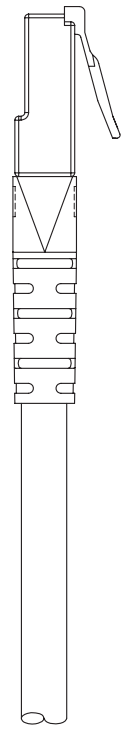

Datenblatt - Fiche technique - Data sheet

21.15.0932

ROLINE UTP-Patchkabel Kat.6, grau, 2,0 m

Cordon ROLINE Cat.6 UTP, gris, 2,0 m

ROLINE UTP Patch Cord, Cat.6, grey, 2.0 m

Total length (optional)

Remark : SCABAXX013X XXX XE1201
 (1) (2) (3) (4)

- (1) XX : Jacket Color
 01=Black(RAL9011), 02=Gray(RAL7035), 03=Red(RAL3031)
 05=White(RAL9010), 06=Yellow(RAL1021), 07=Blue(RAL5015)
 08=Green(RAL6029), 09=Orange(RAL2003), 10=Purple(RAL4005)
 11=Pink(RAL4003)
- (2) X : Wiring
 1=T568A, 2=T568B, 3=T568A & T568B combination
- (3) XXX : Length
- (4) Length Unit : 1=cm, 2=meter, 3=feet.
 (3)(4) : 0501=0.5meter(50cm), 0012=1meter, 0102=10meter
 0033=3feet, 0103=10feet

Specification :

- Material :
- 1. RJ45 Plug : (P/N : PU8850)
 1-1. Housing : Polycarbonate, UL 94V-2, Transparent color.
 1-2. Contact material : Phosphor Bronze with 50-60 micro-inch Nickel plated.
 1-3. Contact finished : Min. 50 micro-inch Gold plated.
- 2. Narrow PVC Molded.
- 3. Cable : UTP UnShielded and Twisted,
 4 pair Stranded wire UL material approved.
 24 AWG conductor and PVC jacket.
- 4. length mark(latch side) : 0.3M,0.5M,0.75M,1M,1.5M,2M,3M,5M,7M,7.5M,
 10M,15M,20M,25M,30M.
- 5. Print : rolne UTP PATCH CABLE 24AWG 4PR EIA/TIA-568B.2-1
 CAT.6 XXXXXXX-X

GENERAL TOLERANCE OF DIMENSIONS		DRAWING		17.MAR.2009		Connie	
X.XXX ±0.005	X.XXX ±0.05	CHECK	17.MAR.2009	KLi			
X.X ±0.1	X.X	APPROVAL	17.MAR.2009	Yty			
		SCALE	1/1 (A4)	UNIT	mm	ITEM NO.: 21.15.XXXX	
				DRAWING NO. 21.15.XXXX(SA1)		DES.: C6 UTP Patch Cord	
				DRAWING CLASSIFICATION		SHEET 1 OF 1	