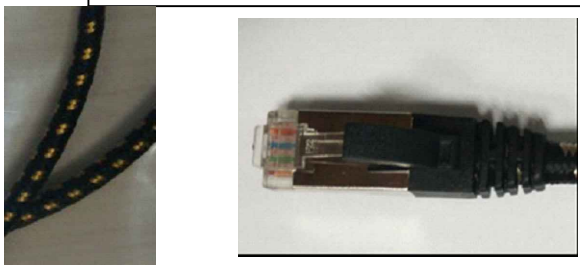

Datenblatt - Fiche technique - Data sheet

**21.15.2180**

ROLINE GOLD S/FTP-(PiMF-) Patchkabel Kat.6A, 0,5 m

Cordon ROLINE GOLD Cat.6A S/FTP (PiMF), 0,5 m

ROLINE GOLD S/FTP Patch Cord Cat.6A, 0.5 m

# SECOM P

ITEM NO.	LENGTH (L)	TOLERANCE (T)
21.15.2180	0.5m	±15mm
21.15.2181	1m	±30mm
21.15.2182	2m	±60mm
21.15.2183	3m	±90mm
21.15.2185	5m	±150mm
21.15.2186	7m	±210mm
21.15.2187	10m	±300mm
21.15.2188	15m	±450mm
21.15.2189	20m	±600mm

REV.	DATE	MODIFICATION
A	2015-10-21	

REV.	DATE	MODIFICATION
2		Plated 3u" Shell Gold Plating
1		(L)*4PAIRS+BRAID(5*16/0.12mmAL-MG) Cotton Braiding OD: 6.5±0.2mm