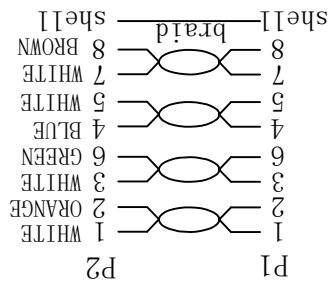

Datenblatt - Fiche technique - Data sheet

**21.15.2180**

ROLINE GOLD S/FTP-(PiMF-) Patchkabel Kat.6A, 0,5 m

Cordon ROLINE GOLD Cat.6A S/FTP (PiMF), 0,5 m

ROLINE GOLD S/FTP Patch Cord Cat.6A, 0.5 m

# SECOM P

ITEM NO.	LENGTH (L)	TOLERANCE (T)
21.15.2180	0.5m	±15mm
21.15.2181	1m	±30mm
21.15.2182	2m	±60mm
21.15.2183	3m	±90mm
21.15.2185	5m	±150mm
21.15.2186	7m	±210mm
21.15.2187	10m	±300mm
21.15.2188	15m	±450mm
21.15.2189	20m	±600mm

REV.	DATE	MODIFICATION
A	2015-10-21	

REV.	DATE	MODIFICATION
2		Plated 3u" Shell Gold Plating
1		(L)*4PAIRS+BRAID(5*16/0.12mmAL-MG) Cotton Braiding OD: 6.5±0.2mm