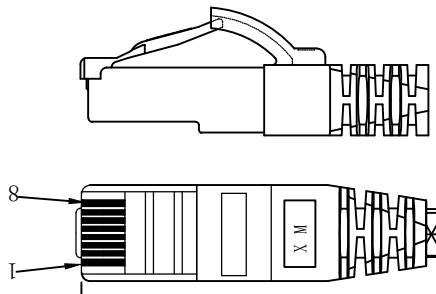

Datenblatt - Fiche technique - Data sheet

**21.15.2180**

ROLINE GOLD S/FTP-(PiMF-) Patchkabel Kat.6A, 0,5 m

Cordon ROLINE GOLD Cat.6A S/FTP (PiMF), 0,5 m

ROLINE GOLD S/FTP Patch Cord Cat.6A, 0.5 m

# SECOM P

ITEM NO.	LENGTH (L)	TOLERANCE (T)
21.15.2180	0.5m	±15mm
21.15.2181	1m	±30mm
21.15.2182	2m	±60mm
21.15.2183	3m	±90mm
21.15.2185	5m	±150mm
21.15.2186	7m	±210mm
21.15.2187	10m	±300mm
21.15.2188	15m	±450mm
21.15.2189	20m	±600mm

REV.	DATE	MODIFICATION
A	2015-10-21	

REV.	DATE	MODIFICATION
2		Plated 3u" Shell Gold Plating
1		(L)*4PAIRS+BRAID(5*16/0.12mmAL-MG) Cotton Braiding OD: 6.5±0.2mm