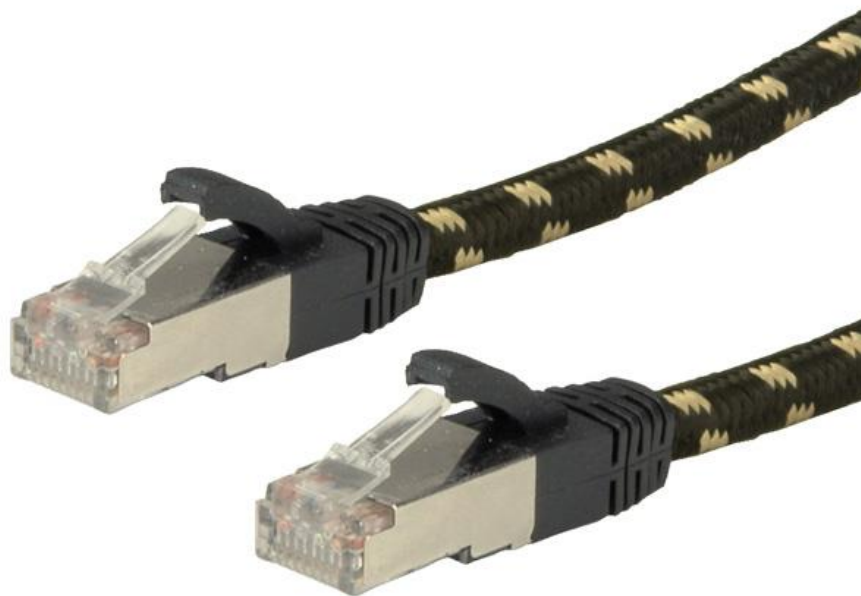

Datenblatt - Fiche technique - Data sheet

**21.15.2180**

ROLINE GOLD S/FTP-(PiMF-) Patchkabel Kat.6A, 0,5 m

Cordon ROLINE GOLD Cat.6A S/FTP (PiMF), 0,5 m

ROLINE GOLD S/FTP Patch Cord Cat.6A, 0.5 m

# SECOM P

ITEM NO.	LENGTH (L)	TOLERANCE (T)
21.15.2180	0.5m	±15mm
21.15.2181	1m	±30mm
21.15.2182	2m	±60mm
21.15.2183	3m	±90mm
21.15.2185	5m	±150mm
21.15.2186	7m	±210mm
21.15.2187	10m	±300mm
21.15.2188	15m	±450mm
21.15.2189	20m	±600mm

REV.	DATE	MODIFICATION
A	2015-10-21	

REV.	DATE	MODIFICATION
2		Plated 3u" Shell Gold Plating
1		(L)*4PAIRS+BRAID(5*16/0.12mmAL-MG) Cotton Braiding OD: 6.5±0.2mm