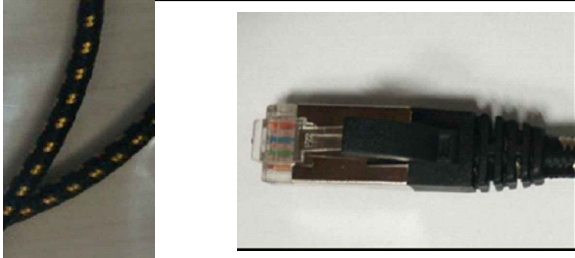

Datenblatt - Fiche technique - Data sheet

21.15.2181

ROLINE GOLD S/FTP-(PiMF-) Patchkabel Kat.6A, 1,0 m

Cordon ROLINE GOLD Cat.6A S/FTP (PiMF), 1,0 m

ROLINE GOLD S/FTP Patch Cord Cat.6A, 1.0 m

SECOMP

ITEM NO.	LENGTH (L)	TOLERANCE (T)	COLOUR: BLACK & GOLD						
21.15.2180	0.5m	±15mm							
21.15.2181	1m	±30mm							
21.15.2182	2m	±60mm							
21.15.2183	3m	±90mm							
21.15.2185	5m	±150mm							
21.15.2186	7m	±210mm							
21.15.2187	10m	±300mm							
21.15.2188	15m	±450mm							
21.15.2189	20m	±600mm							
ITEM NO.	21.15.2180	21.15.2181	21.15.2182	21.15.2183	21.15.2185	21.15.2186	21.15.2187	21.15.2188	21.15.2189
DESC.	ROLINE GOLD SFTP CAT. 6A Patch Cord With BLACK & GOLD Cotton Braiding								

REV.	DATE	MODIFICATION
A	2015-10-21	
	QT' Y	REMARK
	1	(L)*4PAIRS+BRAID(5*16/0.12mmAL-MG) Cotton Braiding OD: 6.5±0.2mm
	2	Plated 3u", Shell Gold Plating
	2	

X-ON Electronics

Largest Supplier of Electrical and Electronic Components