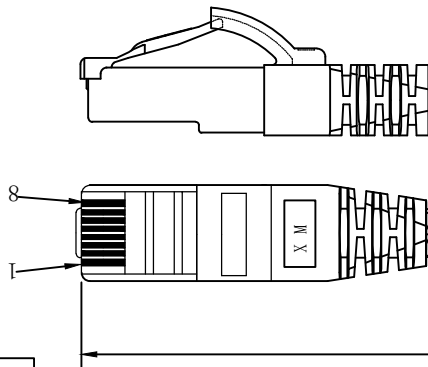

Datenblatt - Fiche technique - Data sheet

21.15.2181

ROLINE GOLD S/FTP-(PiMF-) Patchkabel Kat.6A, 1,0 m

Cordon ROLINE GOLD Cat.6A S/FTP (PiMF), 1,0 m

ROLINE GOLD S/FTP Patch Cord Cat.6A, 1.0 m

SECOMP

ITEM NO.	LENGTH (L)	TOLERANCE (T)	COLOUR: BLACK & GOLD						
21.15.2180	0.5m	±15mm							
21.15.2181	1m	±30mm							
21.15.2182	2m	±60mm							
21.15.2183	3m	±90mm							
21.15.2185	5m	±150mm							
21.15.2186	7m	±210mm							
21.15.2187	10m	±300mm							
21.15.2188	15m	±450mm							
21.15.2189	20m	±600mm							
ITEM NO.	21.15.2180	21.15.2181	21.15.2182	21.15.2183	21.15.2185	21.15.2186	21.15.2187	21.15.2188	21.15.2189
DESC.	ROLINE GOLD SFTP CAT. 6A Patch Cord With BLACK & GOLD Cotton Braiding								

REV.	DATE	MODIFICATION
A	2015-10-21	
	QT' Y	REMARK
	1	(L)*4PAIRS+BRAID(5*16/0.12mmAL-MG) Cotton Braiding OD: 6.5±0.2mm
	2	Plated 3u", Shell Gold Plating
	2	

X-ON Electronics

Largest Supplier of Electrical and Electronic Components