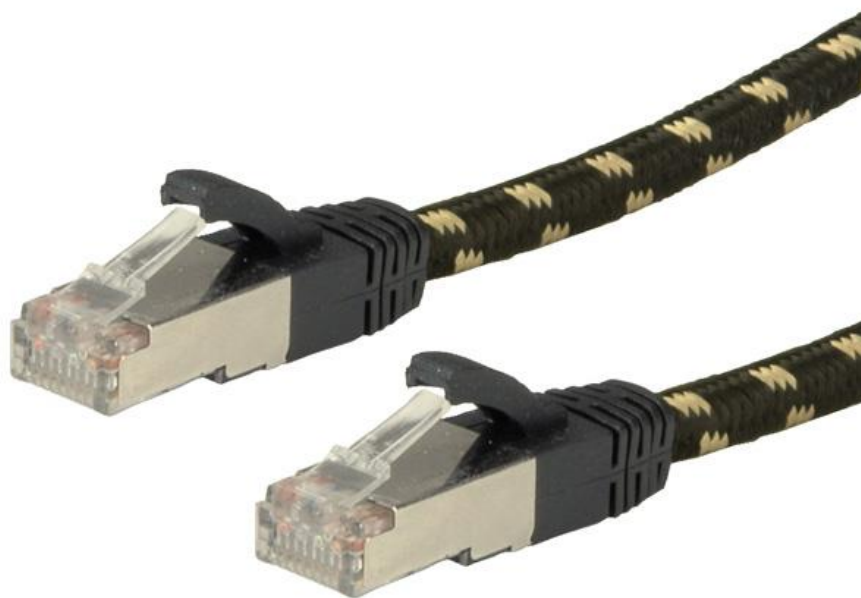

Datenblatt - Fiche technique - Data sheet

21.15.2181

ROLINE GOLD S/FTP-(PiMF-) Patchkabel Kat.6A, 1,0 m

Cordon ROLINE GOLD Cat.6A S/FTP (PiMF), 1,0 m

ROLINE GOLD S/FTP Patch Cord Cat.6A, 1.0 m

SECOMP

ITEM NO.	LENGTH (L)	TOLERANCE (T)	COLOUR: BLACK & GOLD						
21.15.2180	0.5m	±15mm							
21.15.2181	1m	±30mm							
21.15.2182	2m	±60mm							
21.15.2183	3m	±90mm							
21.15.2185	5m	±150mm							
21.15.2186	7m	±210mm							
21.15.2187	10m	±300mm							
21.15.2188	15m	±450mm							
21.15.2189	20m	±600mm							
ITEM NO.	21.15.2180	21.15.2181	21.15.2182	21.15.2183	21.15.2185	21.15.2186	21.15.2187	21.15.2188	21.15.2189
DESC.	ROLINE GOLD SFTP CAT. 6A Patch Cord With BLACK & GOLD Cotton Braiding								

REV.	DATE	MODIFICATION
A	2015-10-21	
	QT' Y	REMARK
	1	(L)*4PAIRS+BRAID(5*16/0.12mmAL-MG) Cotton Braiding OD: 6.5±0.2mm
	2	Plated 3u", Shell Gold Plating
	2	

X-ON Electronics

Largest Supplier of Electrical and Electronic Components