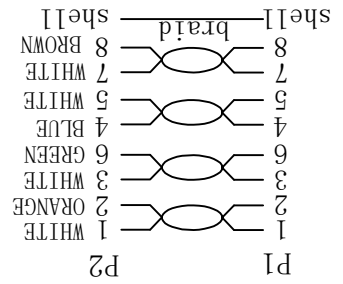

Datenblatt - Fiche technique - Data sheet

21.15.2181

ROLINE GOLD S/FTP-(PiMF-) Patchkabel Kat.6A, 1,0 m

Cordon ROLINE GOLD Cat.6A S/FTP (PiMF), 1,0 m

ROLINE GOLD S/FTP Patch Cord Cat.6A, 1.0 m

SECOMP

ITEM NO.	LENGTH (L)	TOLERANCE (T)	COLOUR: BLACK & GOLD						
21.15.2180	0.5m	±15mm							
21.15.2181	1m	±30mm							
21.15.2182	2m	±60mm							
21.15.2183	3m	±90mm							
21.15.2185	5m	±150mm							
21.15.2186	7m	±210mm							
21.15.2187	10m	±300mm							
21.15.2188	15m	±450mm							
21.15.2189	20m	±600mm							
ITEM NO.	21.15.2180	21.15.2181	21.15.2182	21.15.2183	21.15.2185	21.15.2186	21.15.2187	21.15.2188	21.15.2189
DESC.	ROLINE GOLD SFTP CAT. 6A Patch Cord With BLACK & GOLD Cotton Braiding								

REV.	DATE	MODIFICATION
A	2015-10-21	
	QT' Y	REMARK
	1	(L)*4PAIRS+BRAID(5*16/0.12mmAL-MG) Cotton Braiding OD: 6.5±0.2mm
	2	Plated 3u", Shell Gold Plating
	2	

X-ON Electronics

Largest Supplier of Electrical and Electronic Components