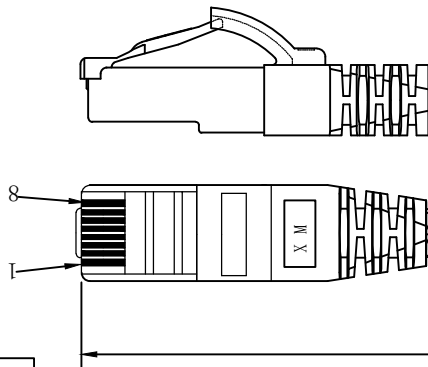

Datenblatt - Fiche technique - Data sheet

21.15.2183

ROLINE GOLD S/FTP-(PiMF-) Patchkabel Kat.6A, 3,0 m

Cordon ROLINE GOLD Cat.6A S/FTP (PiMF), 3,0 m

ROLINE GOLD S/FTP Patch Cord Cat.6A, 3.0 m

SECOMP

ITEM NO.	LENGTH (L)	TOLERANCE (T)	COLOUR: BLACK & GOLD						
21.15.2180	0.5m	±15mm							
21.15.2181	1m	±30mm							
21.15.2182	2m	±60mm							
21.15.2183	3m	±90mm							
21.15.2185	5m	±150mm							
21.15.2186	7m	±210mm							
21.15.2187	10m	±300mm							
21.15.2188	15m	±450mm							
21.15.2189	20m	±600mm							
ITEM NO.	21.15.2180	21.15.2181	21.15.2182	21.15.2183	21.15.2185	21.15.2186	21.15.2187	21.15.2188	21.15.2189
DESC.	ROLINE GOLD SFTP CAT. 6A Patch Cord With BLACK & GOLD Cotton Braiding								

REV.	DATE	MODIFICATION
A	2015-10-21	
	QT' Y	REMARK
	1	(L)*4PAIRS+BRAID(5*16/0.12mmAL-MG) Cotton Braiding OD: 6.5±0.2mm
	2	Plated 3u", Shell Gold Plating
	2	

X-ON Electronics

Largest Supplier of Electrical and Electronic Components