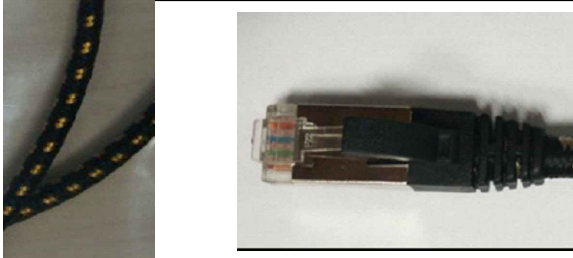

Datenblatt - Fiche technique - Data sheet

21.15.2183

ROLINE GOLD S/FTP-(PiMF-) Patchkabel Kat.6A, 3,0 m

Cordon ROLINE GOLD Cat.6A S/FTP (PiMF), 3,0 m

ROLINE GOLD S/FTP Patch Cord Cat.6A, 3.0 m

SECOMP

ITEM NO.	LENGTH (L)	TOLERANCE (T)	COLOUR: BLACK & GOLD						
21.15.2180	0.5m	±15mm							
21.15.2181	1m	±30mm							
21.15.2182	2m	±60mm							
21.15.2183	3m	±90mm							
21.15.2185	5m	±150mm							
21.15.2186	7m	±210mm							
21.15.2187	10m	±300mm							
21.15.2188	15m	±450mm							
21.15.2189	20m	±600mm							
ITEM NO.	21.15.2180	21.15.2181	21.15.2182	21.15.2183	21.15.2185	21.15.2186	21.15.2187	21.15.2188	21.15.2189
DESC.	ROLINE GOLD SFTP CAT. 6A Patch Cord With BLACK & GOLD Cotton Braiding								

REV.	DATE	MODIFICATION
A	2015-10-21	
	QT' Y	REMARK
	1	(L)*4PAIRS+BRAID(5*16/0.12mmAL-MG) Cotton Braiding OD: 6.5±0.2mm
	2	Plated 3u", Shell Gold Plating
	2	

X-ON Electronics

Largest Supplier of Electrical and Electronic Components