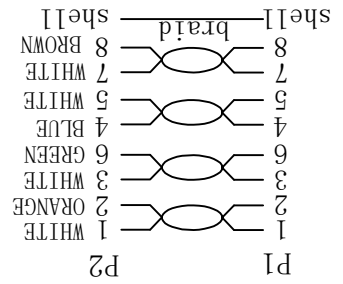

Datenblatt - Fiche technique - Data sheet

21.15.2183

ROLINE GOLD S/FTP-(PiMF-) Patchkabel Kat.6A, 3,0 m

Cordon ROLINE GOLD Cat.6A S/FTP (PiMF), 3,0 m

ROLINE GOLD S/FTP Patch Cord Cat.6A, 3.0 m

SECOMP

ITEM NO.	LENGTH (L)	TOLERANCE (T)	COLOUR: BLACK & GOLD						
21.15.2180	0.5m	±15mm							
21.15.2181	1m	±30mm							
21.15.2182	2m	±60mm							
21.15.2183	3m	±90mm							
21.15.2185	5m	±150mm							
21.15.2186	7m	±210mm							
21.15.2187	10m	±300mm							
21.15.2188	15m	±450mm							
21.15.2189	20m	±600mm							
ITEM NO.	21.15.2180	21.15.2181	21.15.2182	21.15.2183	21.15.2185	21.15.2186	21.15.2187	21.15.2188	21.15.2189
DESC.	ROLINE GOLD SFTP CAT. 6A Patch Cord With BLACK & GOLD Cotton Braiding								

REV.	DATE	MODIFICATION
A	2015-10-21	
	QT' Y	REMARK
	1	(L)*4PAIRS+BRAID(5*16/0.12mmAL-MG) Cotton Braiding OD: 6.5±0.2mm
	2	Plated 3u", Shell Gold Plating
	2	

X-ON Electronics

Largest Supplier of Electrical and Electronic Components